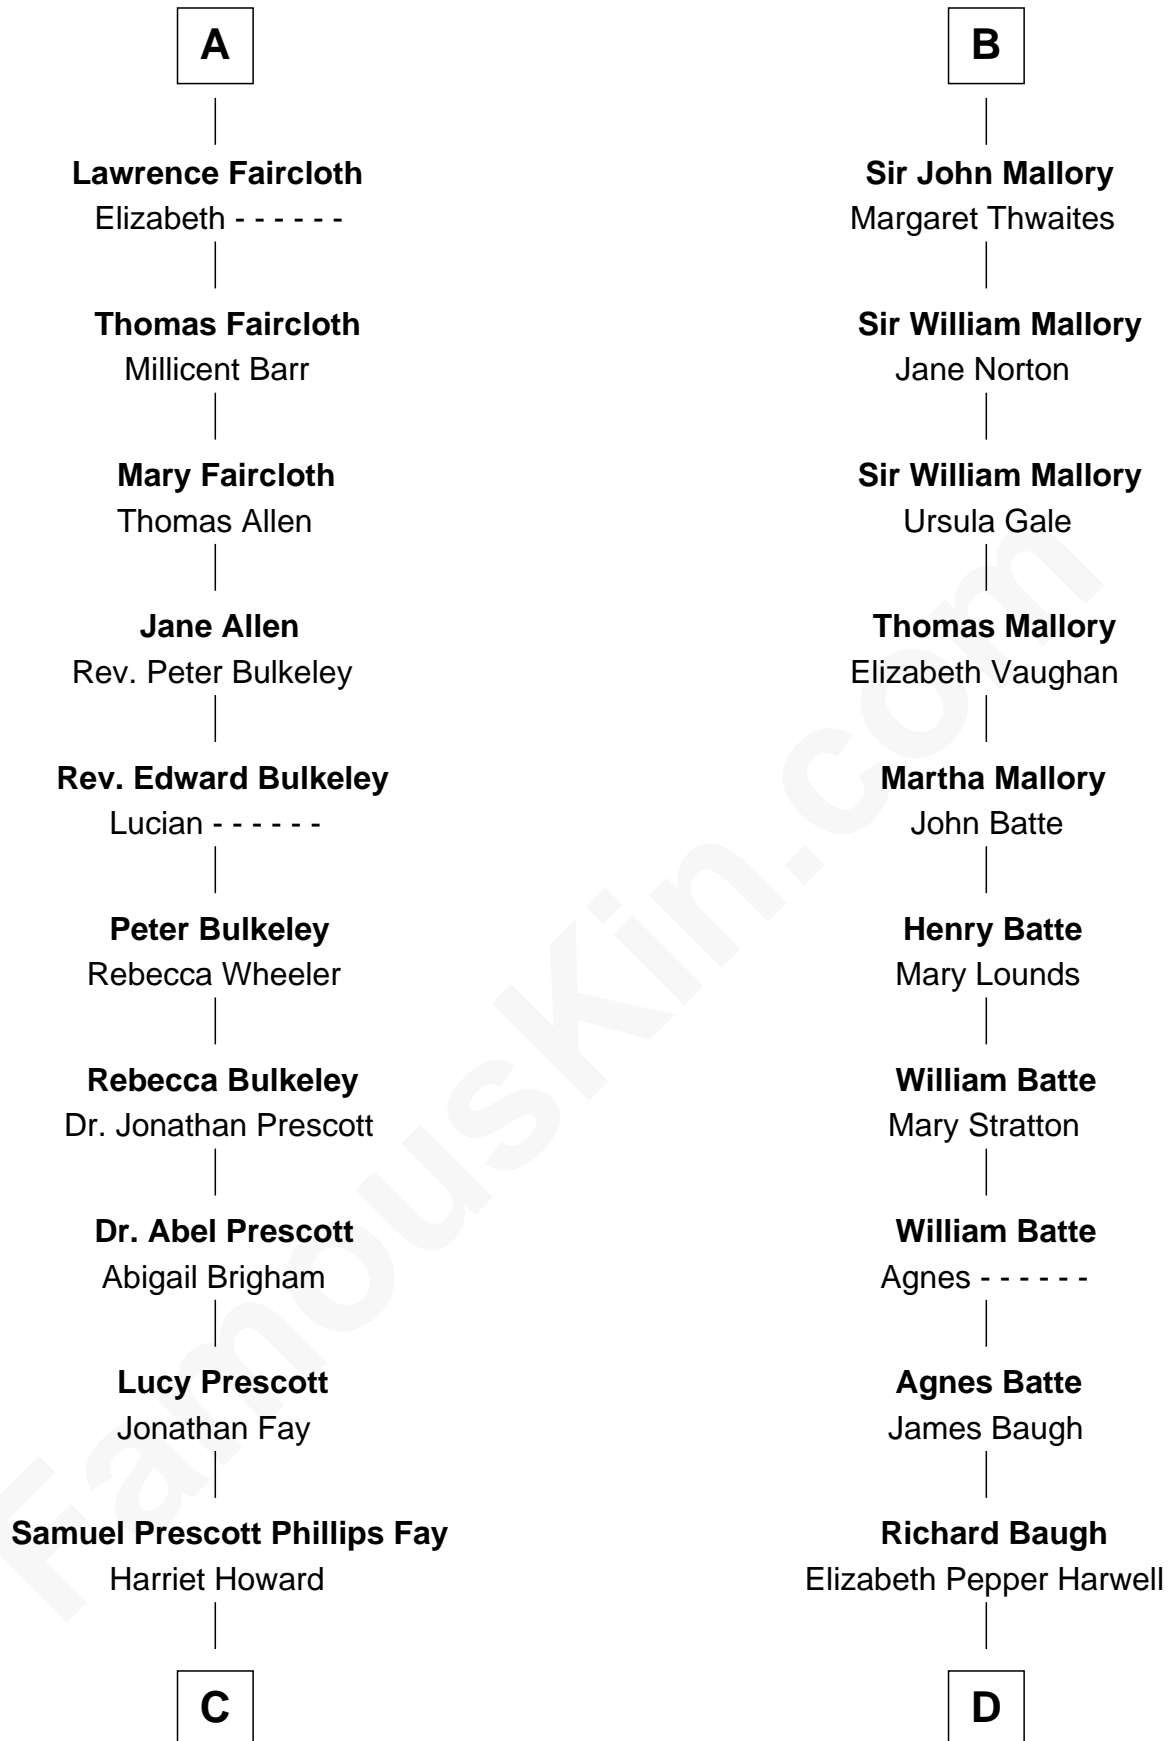

**FamousKin.com**  
**Relationship Chart of**  
**George H. W. Bush**  
*41st U.S. President*

20th cousin 1 time removed of  
**Judy Garland**  
*Singer and Movie Actress*

**C**

**Samuel Howard Fay**  
Susan Montfort Shellman

**Harriet Eleanor Fay**  
Rev. James Smith Bush

**Samuel Prescott Bush**  
Flora Sheldon

**Prescott Sheldon Bush**  
Dorothy Wear Walker

**George H. W. Bush**  
*41st U.S. President*

**D**

**John Aldridge Baugh**  
Mary Ann Marable

**Elizabeth Baugh**  
William Tecumseh Gumm

**Francis Avent Gumm**  
Ethel Marian Milne

**Judy Garland**  
*Singer and Movie Actress*