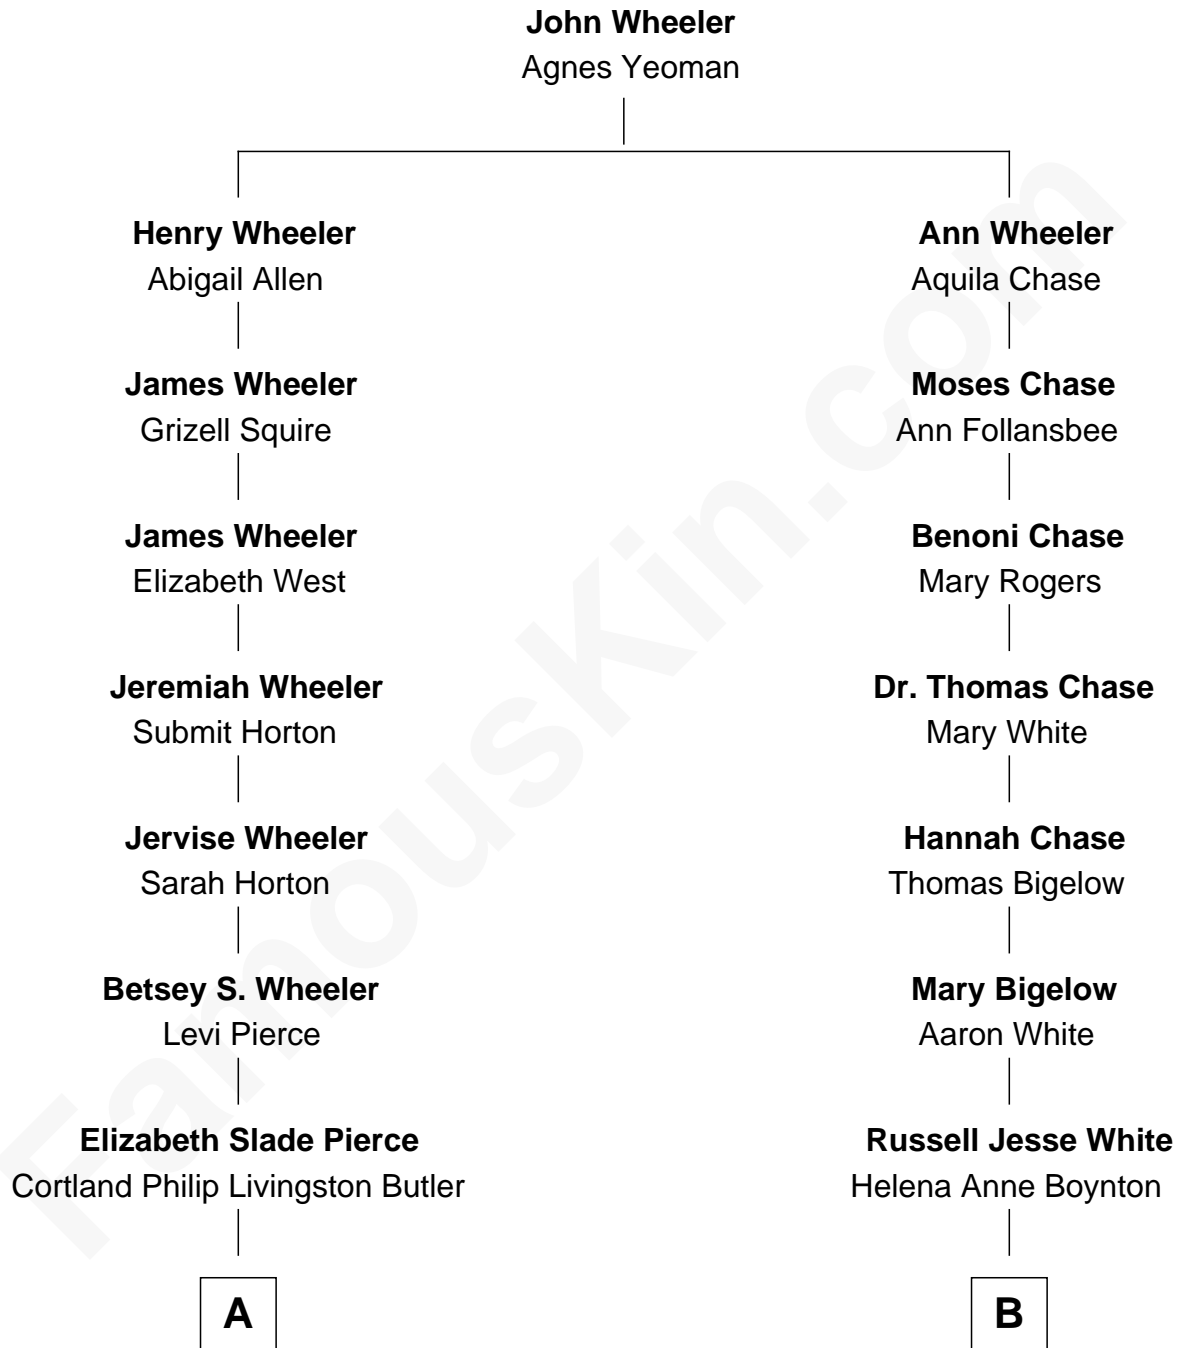

FamousKin.com
Relationship Chart of
George H. W. Bush
41st U.S. President

9th cousin 1 time removed of
Vincent Price
Movie Actor

A

Mary Elizabeth Butler
Robert Emmet Sheldon

Flora Sheldon
Samuel Prescott Bush

Prescott Sheldon Bush
Dorothy Wear Walker

George H. W. Bush
41st U.S. President

B

Harriet Elizabeth White
Vincent Clarence Price

Vincent Leonard Price
Marguerite Cobb Wilcox

Vincent Price
Movie Actor

FamousKin.com