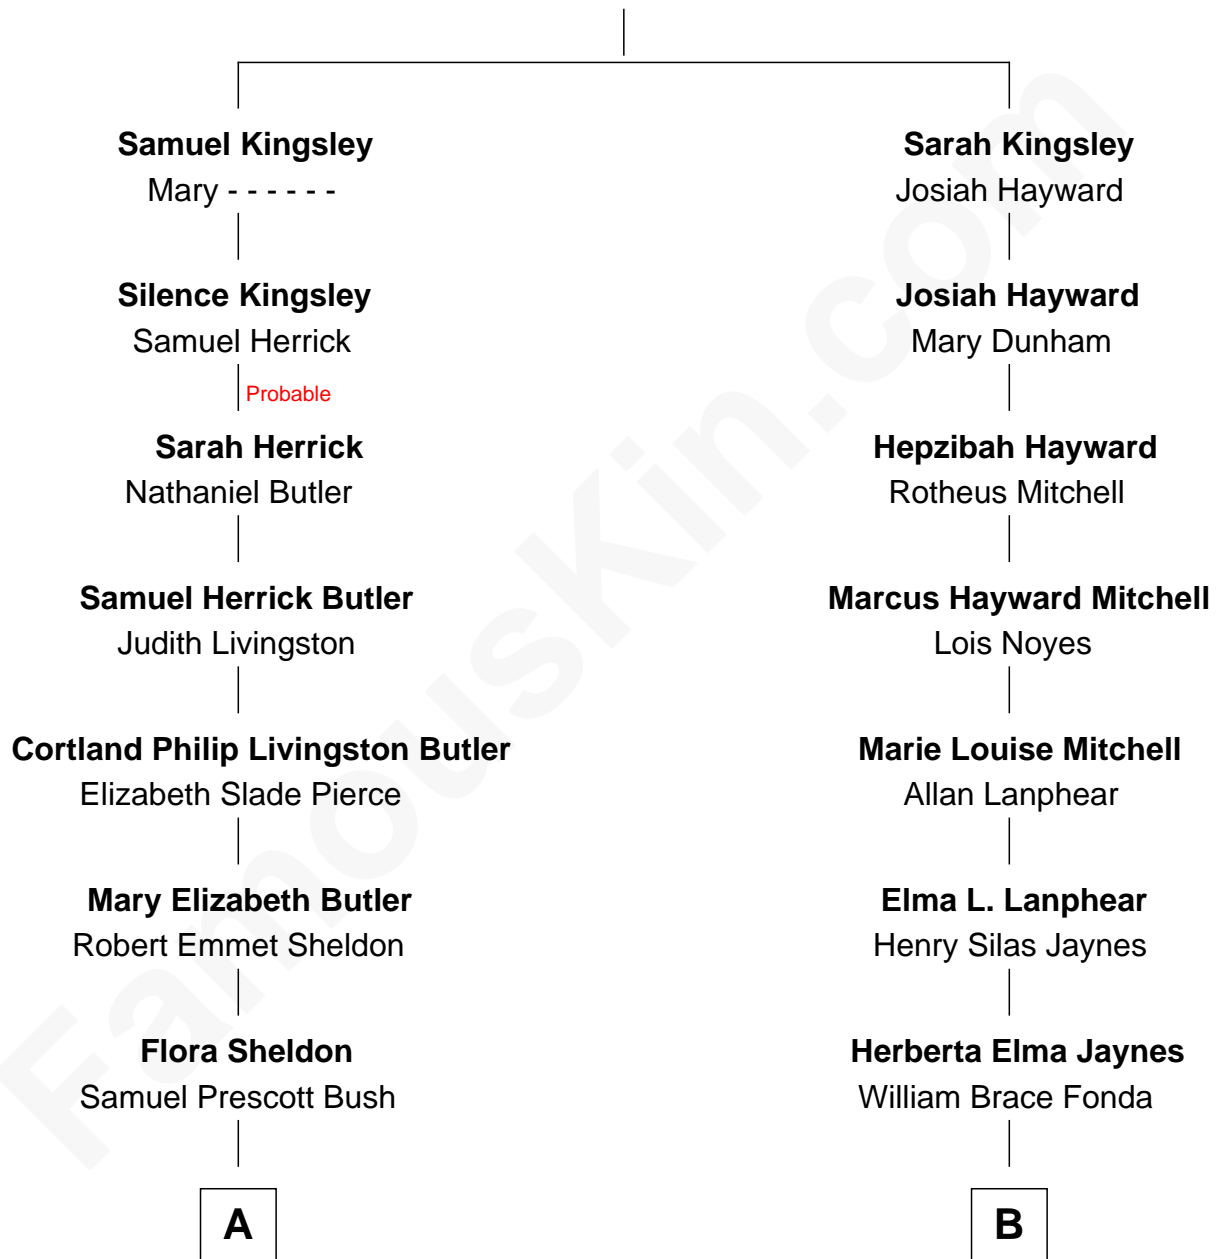

FamousKin.com Relationship Chart of

George H. W. Bush

41st U.S. President

8th cousin of

Jane Fonda

Movie Actress

Samuel Kingsley

Mary Washburn

A

Prescott Sheldon Bush

Dorothy Wear Walker

George H. W. Bush

41st U.S. President

B

Henry Jaynes Fonda

Frances Ford Seymour