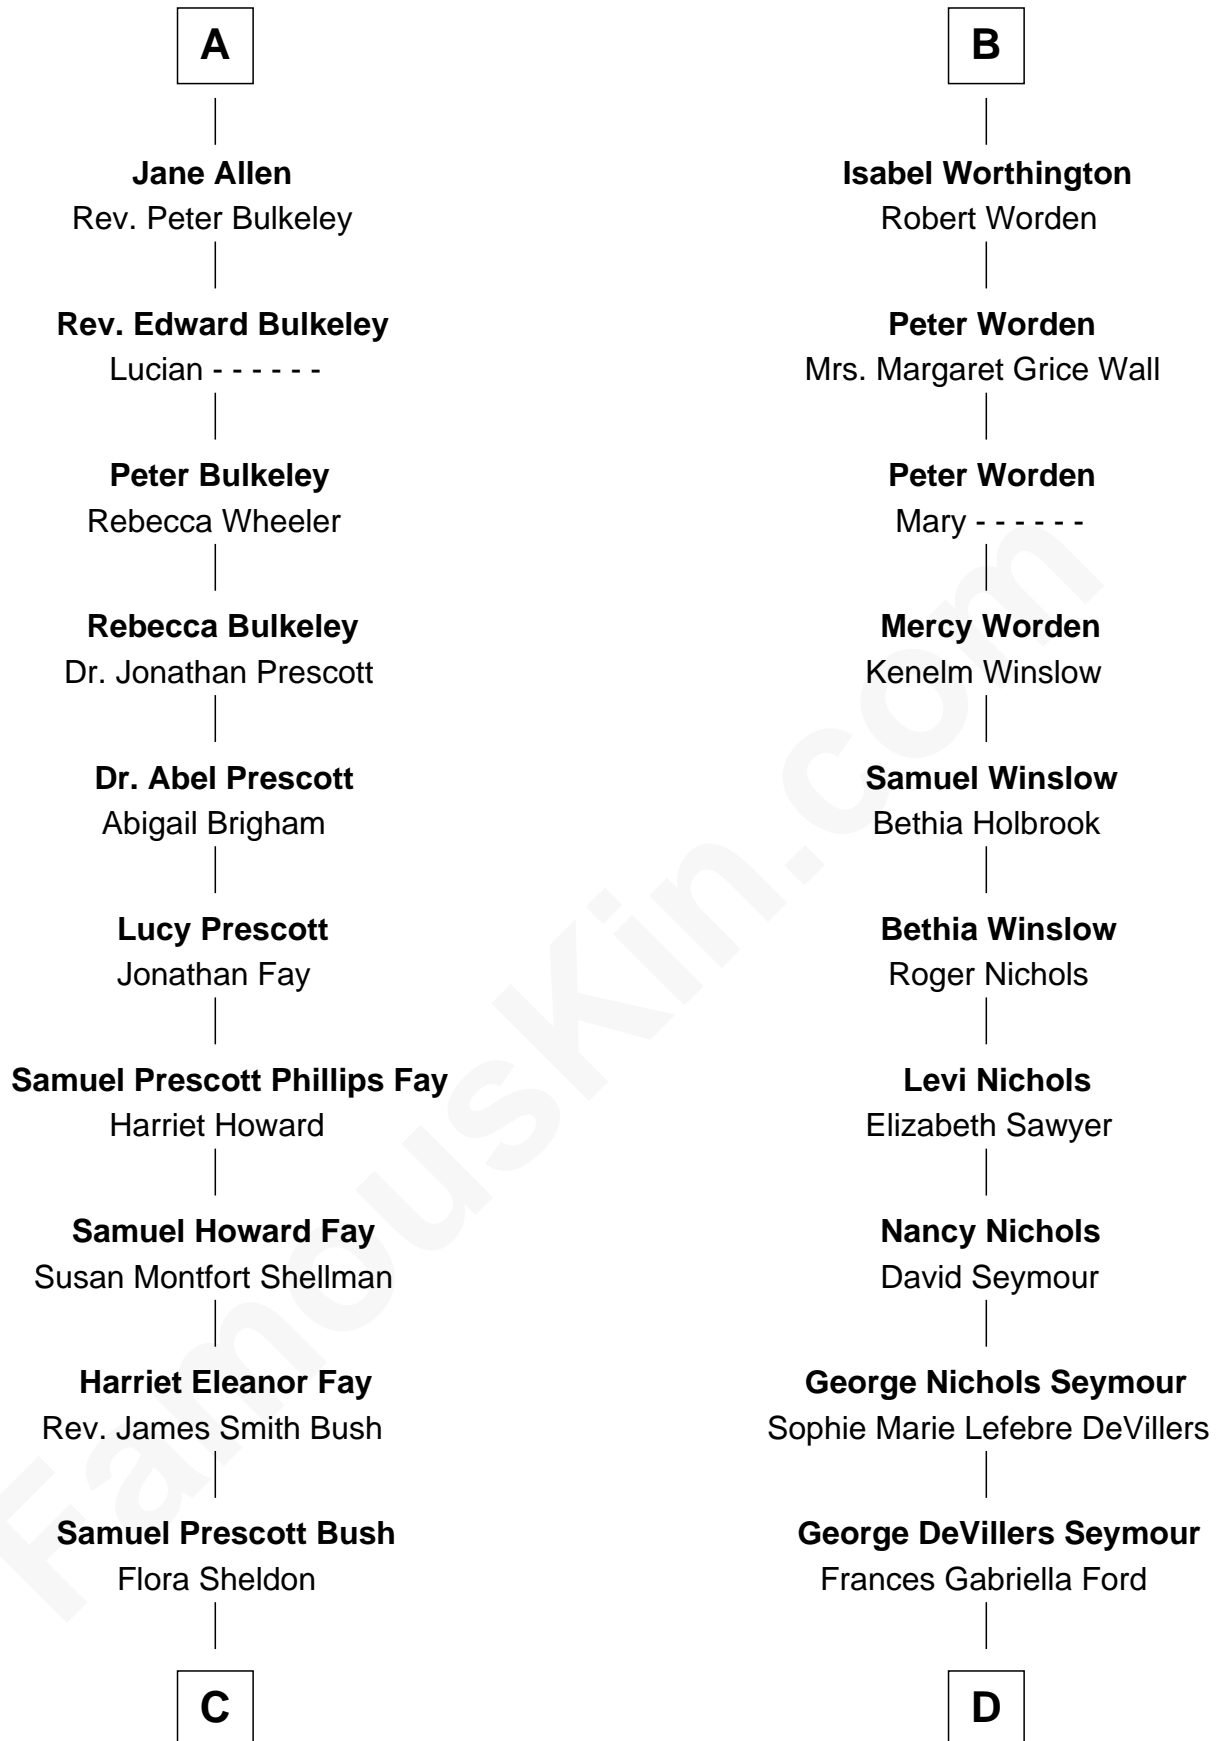

**FamousKin.com**  
**Relationship Chart of**  
**George H. W. Bush**  
*41st U.S. President*

18th cousin 1 time removed of

**Jane Fonda**  
*Movie Actress*

**C**

**Prescott Sheldon Bush**

Dorothy Wear Walker

**George H. W. Bush**

*41st U.S. President*

**D**

**Eugene Ford Seymour**

Sophie Mildred Bower

**Frances Ford Seymour**

Henry Jaynes Fonda

**Jane Fonda**