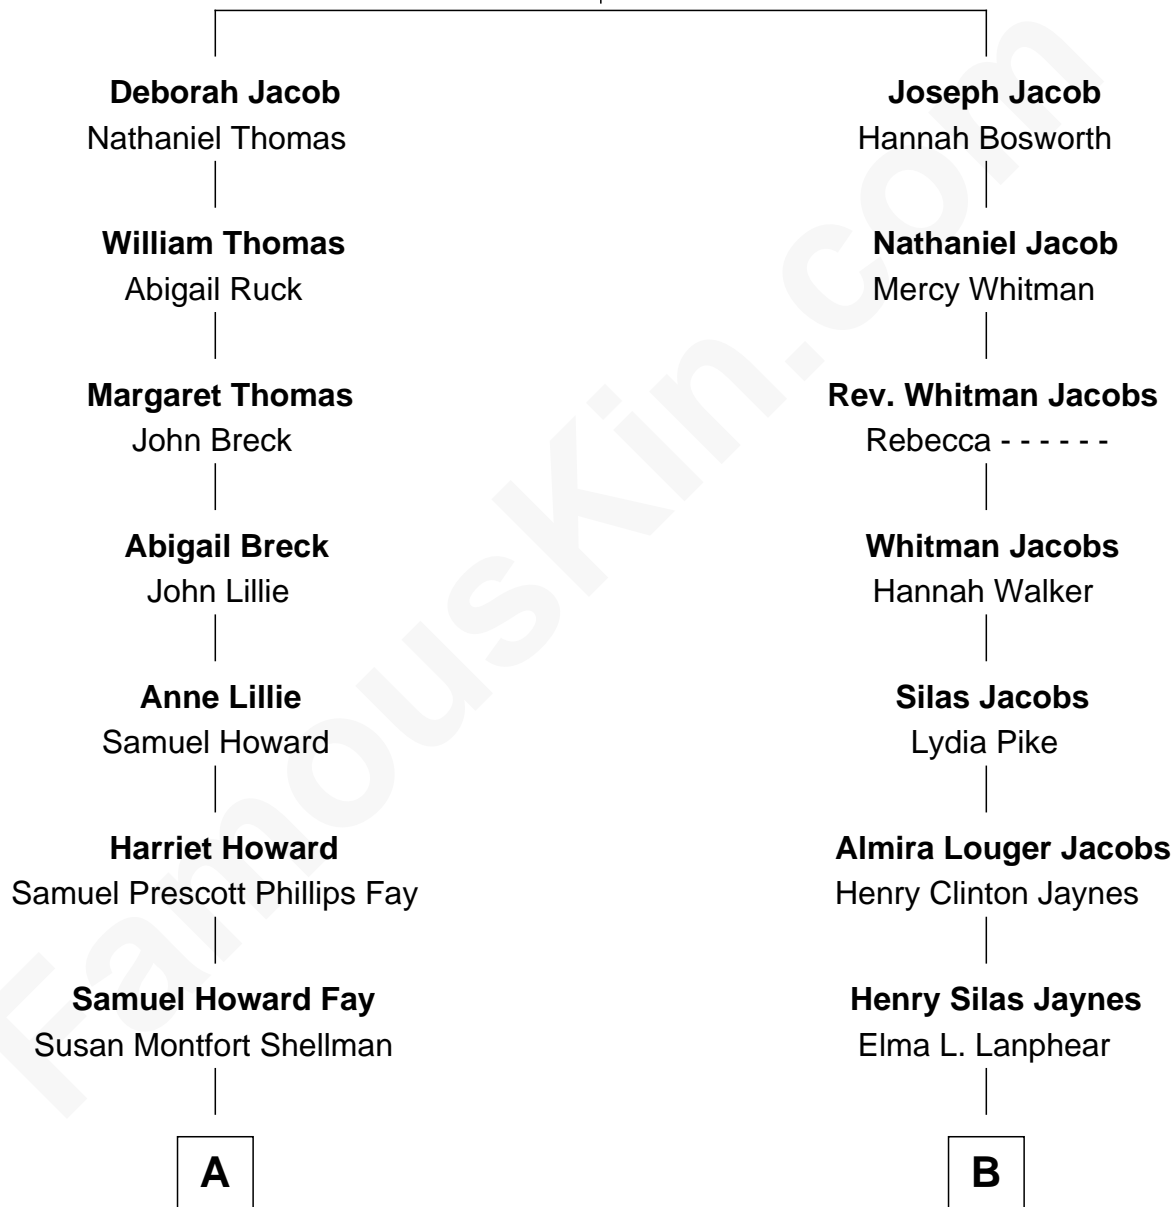

FamousKin.com
Relationship Chart of
George H. W. Bush
41st U.S. President

9th cousin 1 time removed of

Jane Fonda
Movie Actress

Nicholas Jacob
 Mary Gilman

A

Harriet Eleanor Fay
Rev. James Smith Bush

Samuel Prescott Bush
Flora Sheldon

Prescott Sheldon Bush
Dorothy Wear Walker

George H. W. Bush
41st U.S. President

B

Herberta Elma Jaynes
William Brace Fonda

Henry Jaynes Fonda
Frances Ford Seymour

Jane Fonda
Movie Actress