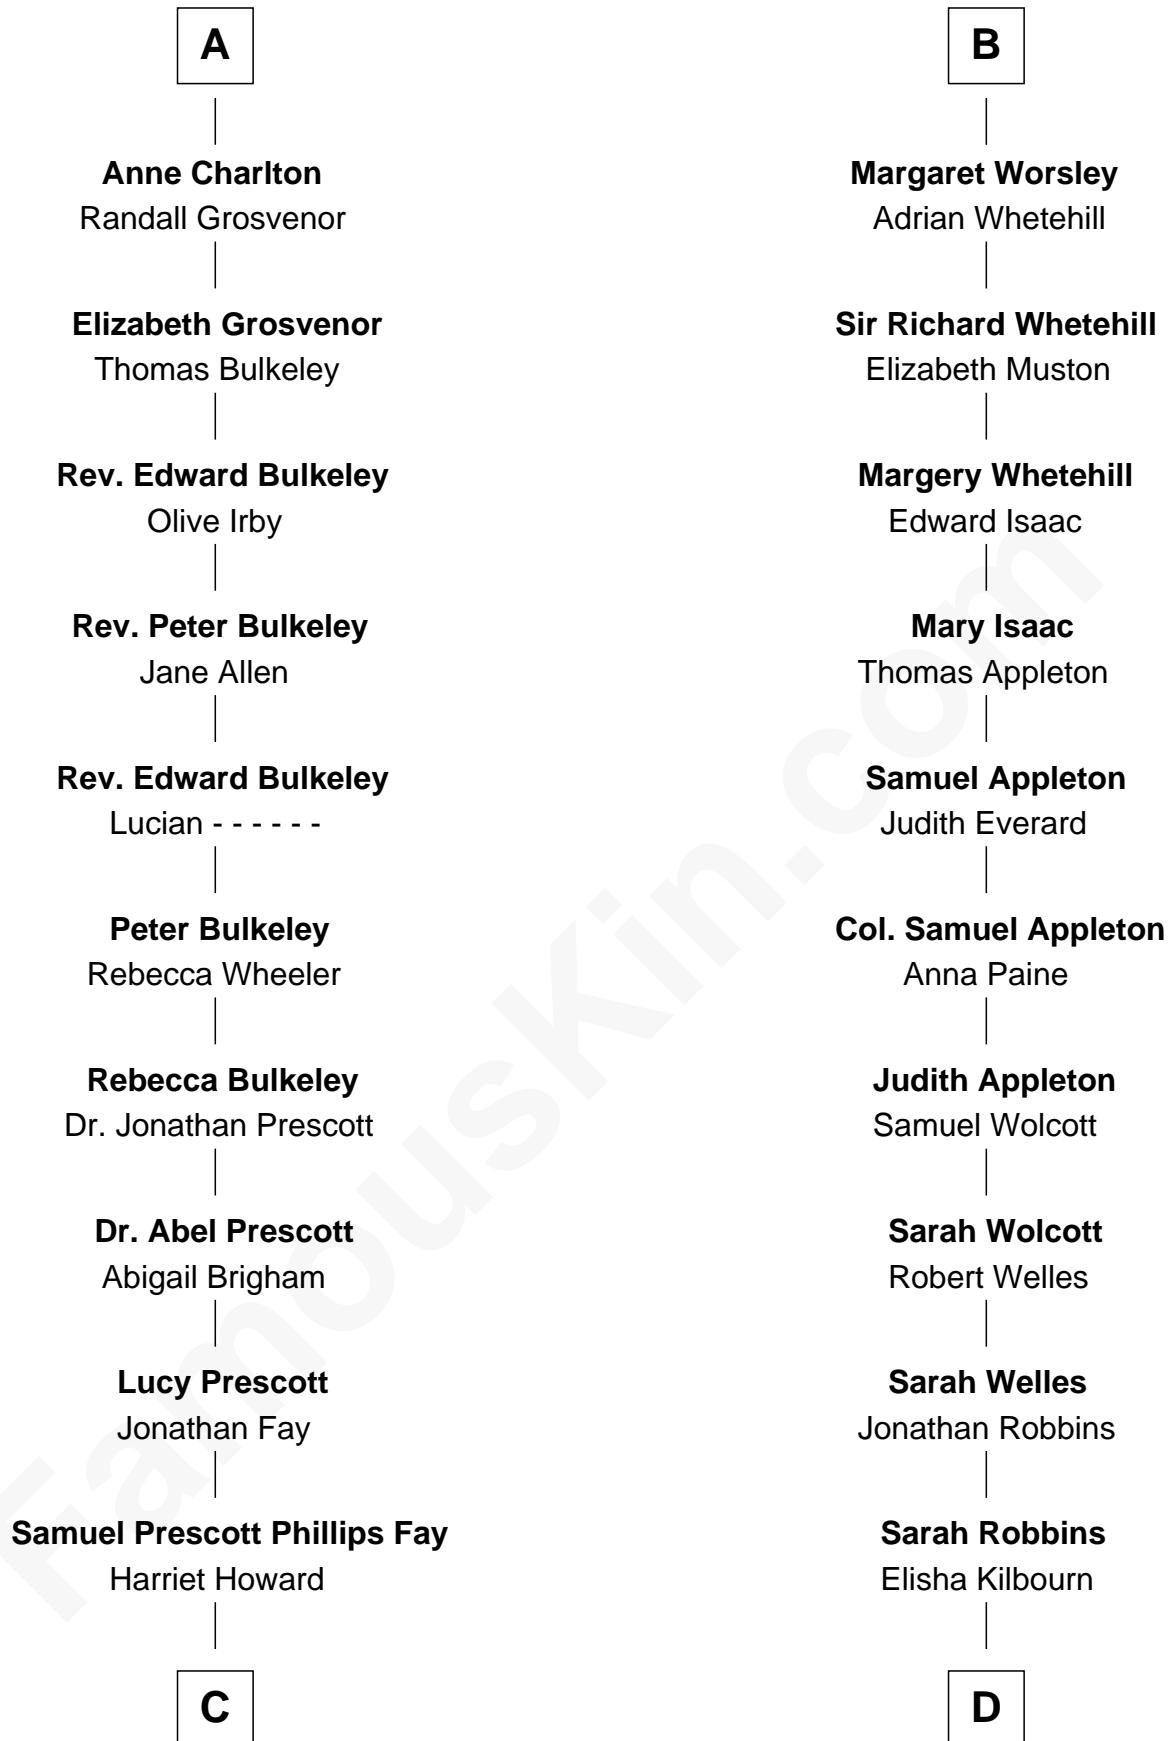

FamousKin.com
Relationship Chart of
George H. W. Bush
41st U.S. President

18th cousin 3 times removed of
Eliphalet Remington
Founder of Remington Arms Company

C

Samuel Howard Fay
Susan Montfort Shellman

Harriet Eleanor Fay
Rev. James Smith Bush

Samuel Prescott Bush
Flora Sheldon

Prescott Sheldon Bush
Dorothy Wear Walker

George H. W. Bush
41st U.S. President

D

Elizabeth Kilbourn
Eliphalet Remington

Eliphalet Remington
Founder of Remington Arms Company