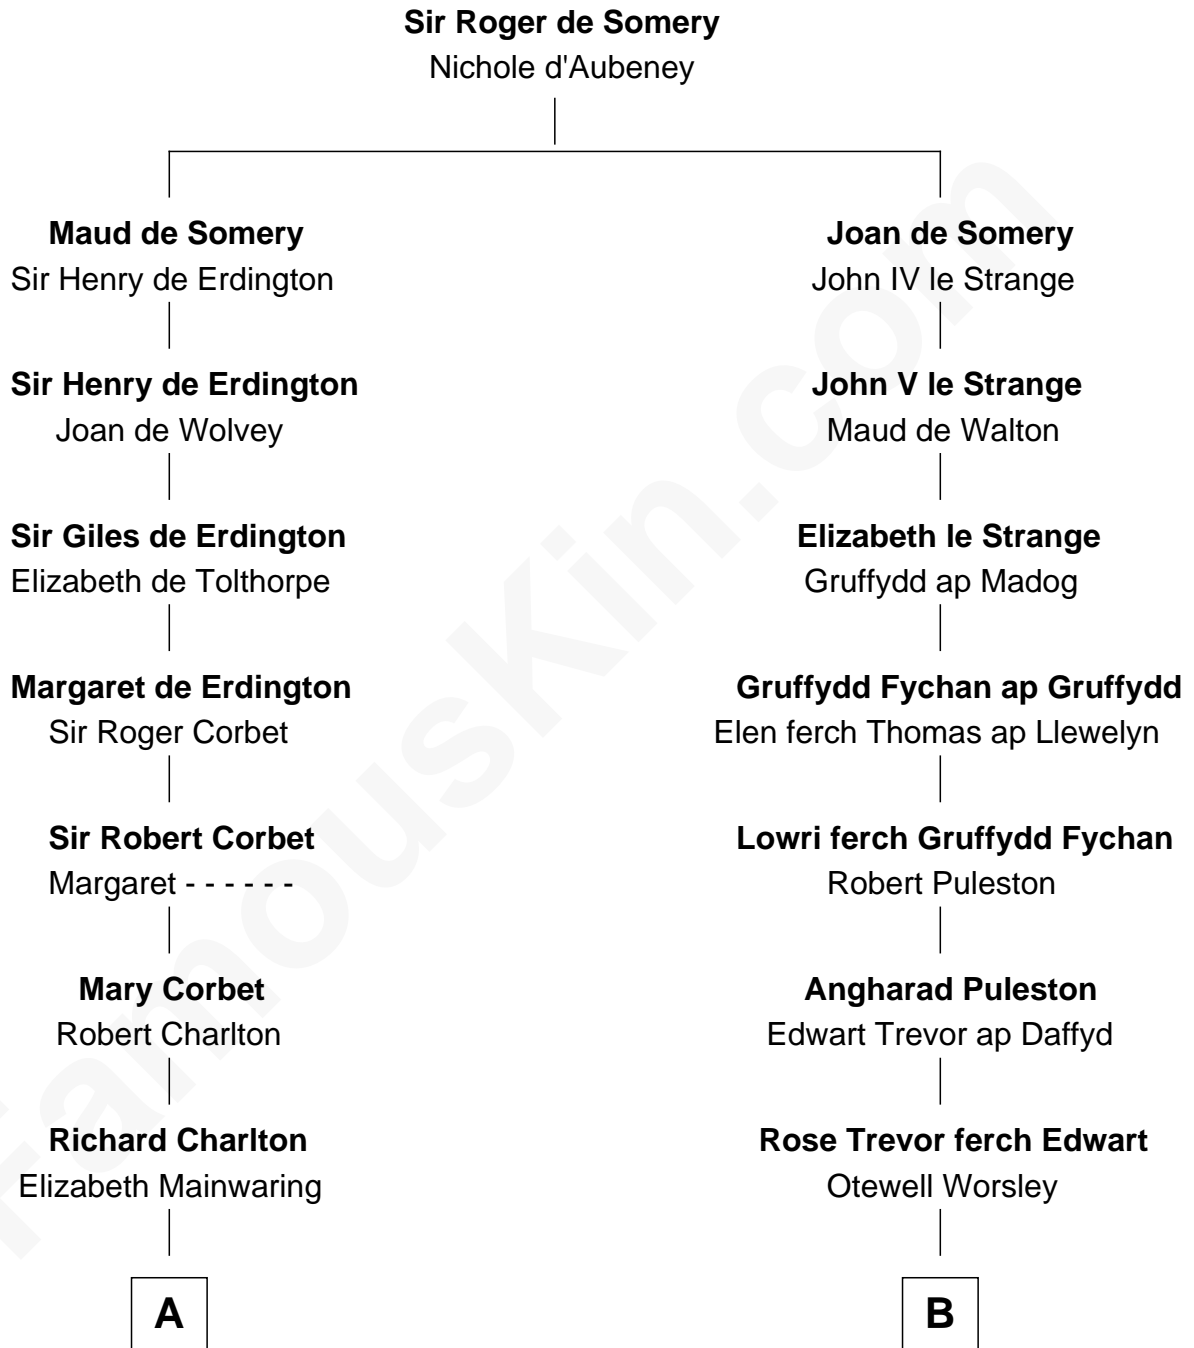

FamousKin.com
Relationship Chart of
George H. W. Bush
41st U.S. President

18th cousin 3 times removed of
Eliphalet Remington
Founder of Remington Arms Company

C

Samuel Howard Fay
Susan Montfort Shellman

Harriet Eleanor Fay
Rev. James Smith Bush

Samuel Prescott Bush
Flora Sheldon

Prescott Sheldon Bush
Dorothy Wear Walker

George H. W. Bush
41st U.S. President

D

Elizabeth Kilbourn
Eliphalet Remington

Eliphalet Remington
Founder of Remington Arms Company