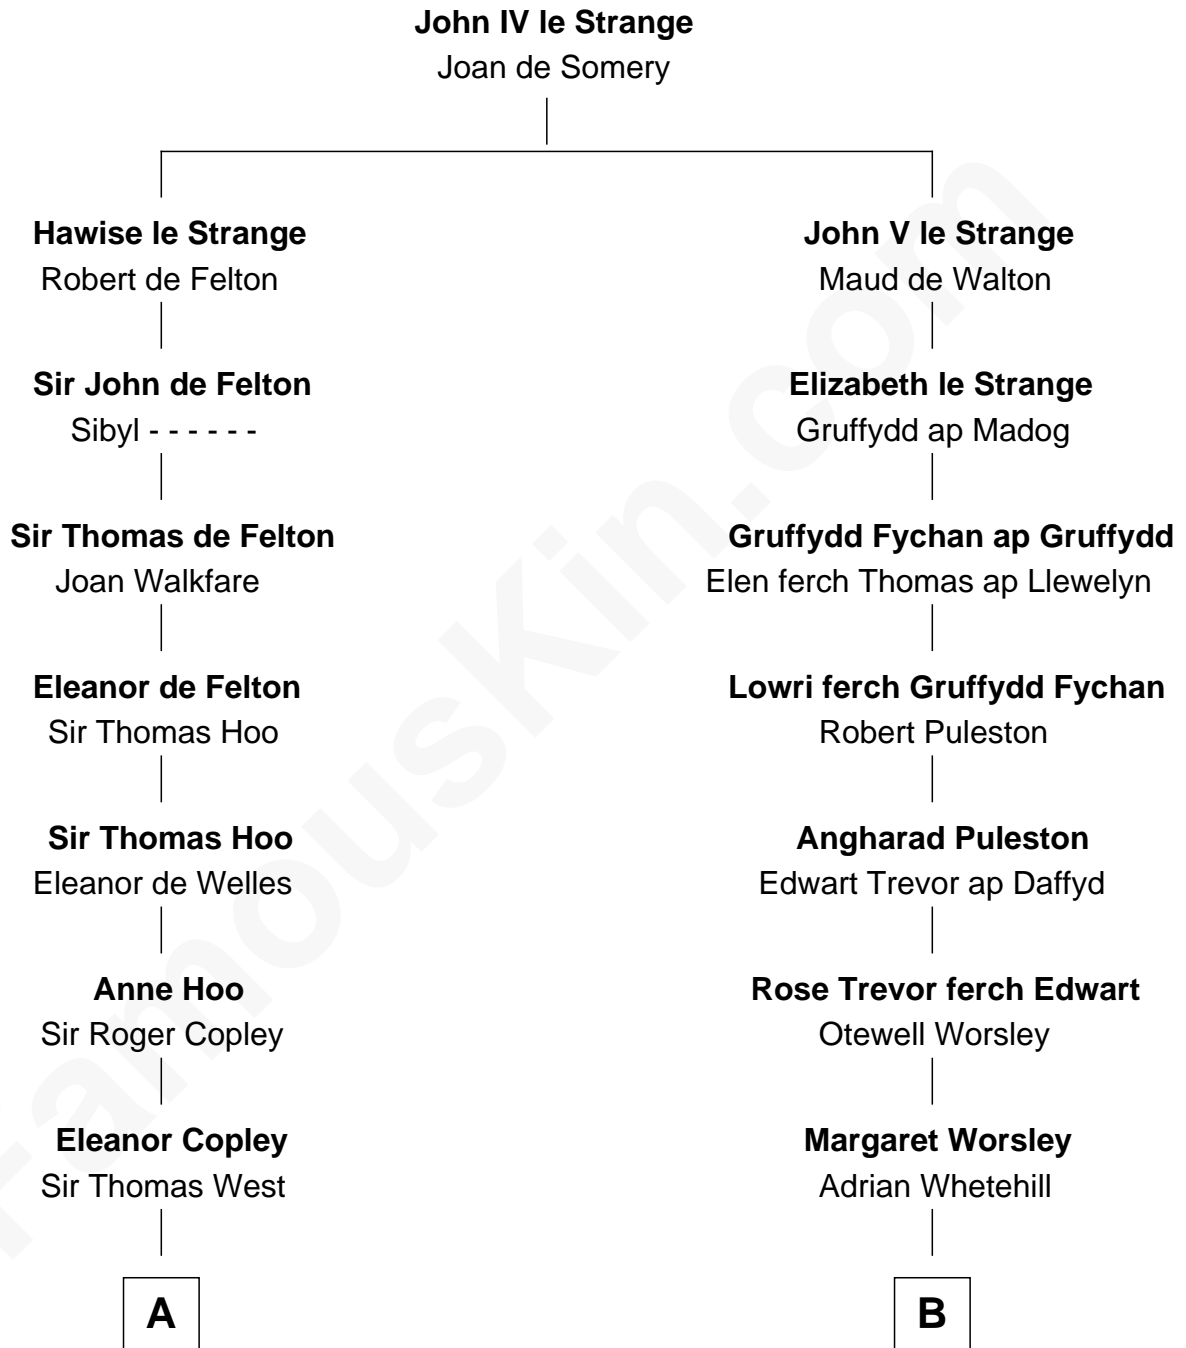

FamousKin.com
Relationship Chart of
George H. W. Bush
41st U.S. President

17th cousin 4 times removed of
Eliphalet Remington
Founder of Remington Arms Company

C

—
Susan Montfort Shellman

Samuel Howard Fay

—
Harriet Eleanor Fay

Rev. James Smith Bush

—
Samuel Prescott Bush

Flora Sheldon

—
Prescott Sheldon Bush

Dorothy Wear Walker

—
George H. W. Bush

41st U.S. President