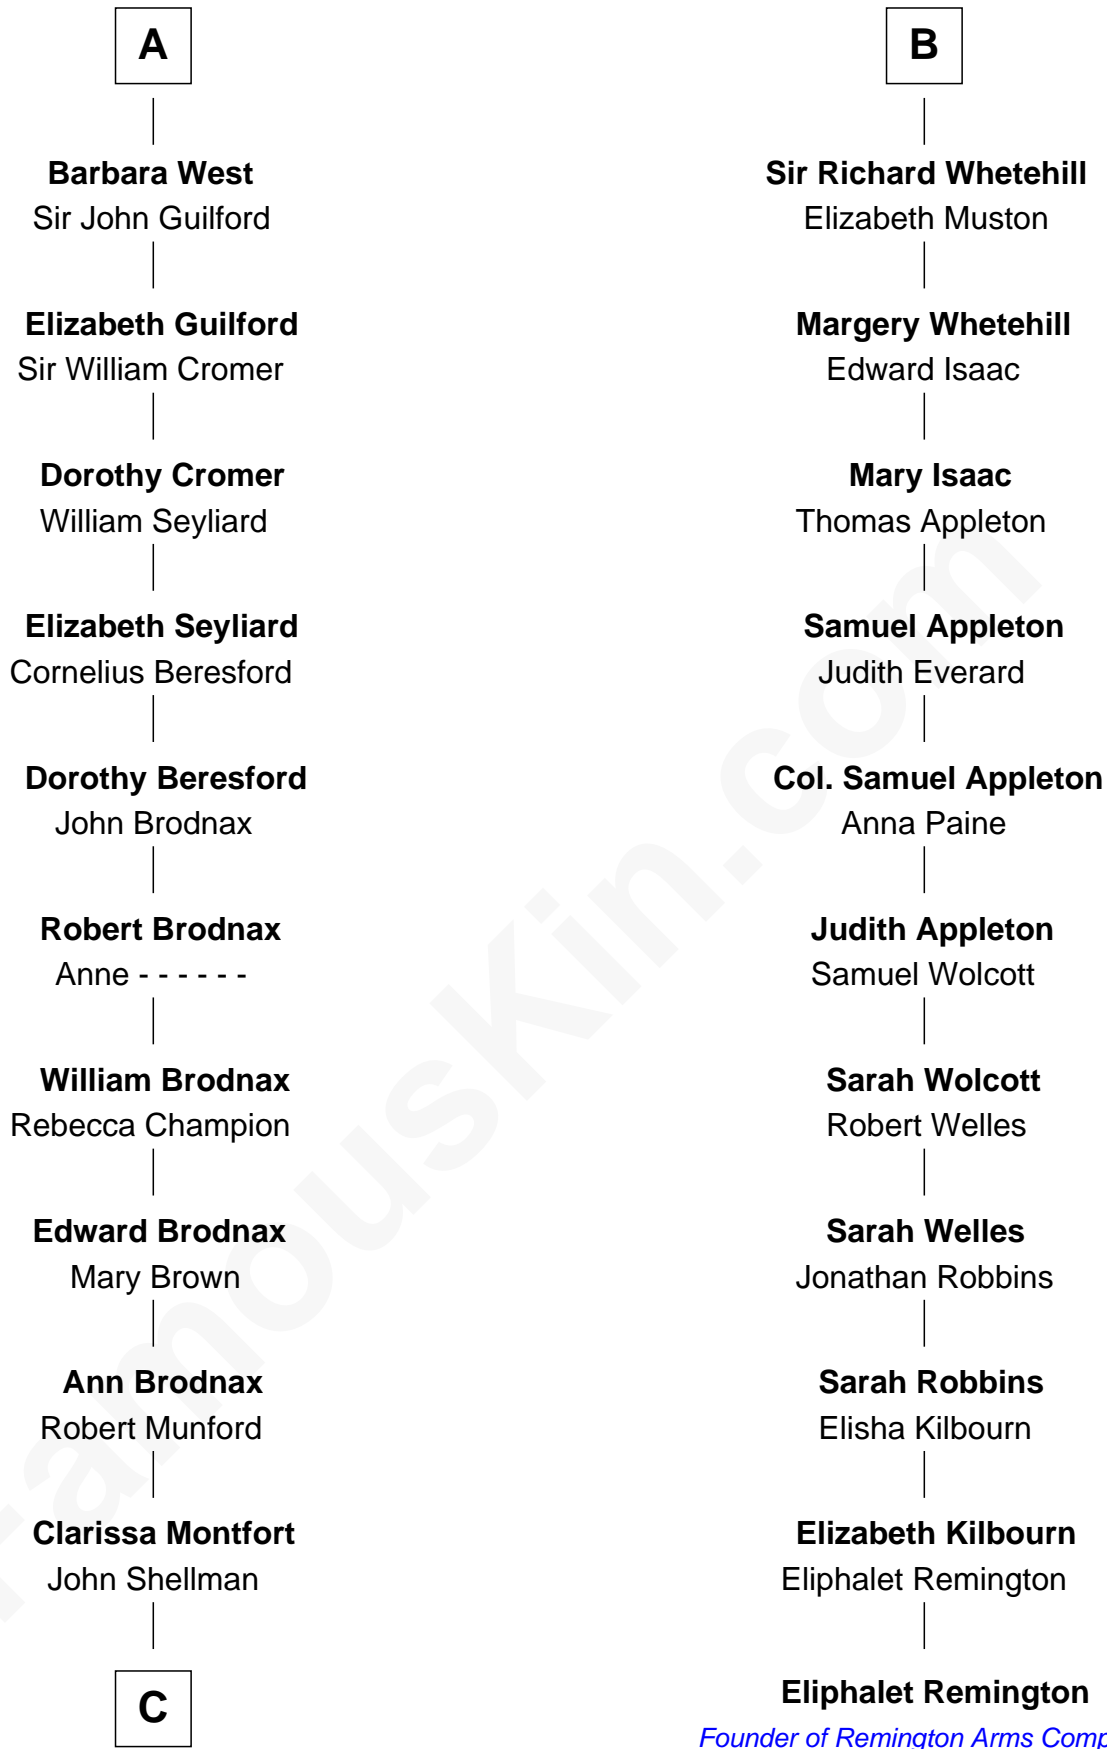

FamousKin.com
Relationship Chart of
George H. W. Bush
41st U.S. President

17th cousin 4 times removed of
Eliphalet Remington
Founder of Remington Arms Company

C

—
Susan Montfort Shellman

Samuel Howard Fay

—
Harriet Eleanor Fay

Rev. James Smith Bush

—
Samuel Prescott Bush

Flora Sheldon

—
Prescott Sheldon Bush

Dorothy Wear Walker

—
George H. W. Bush

41st U.S. President