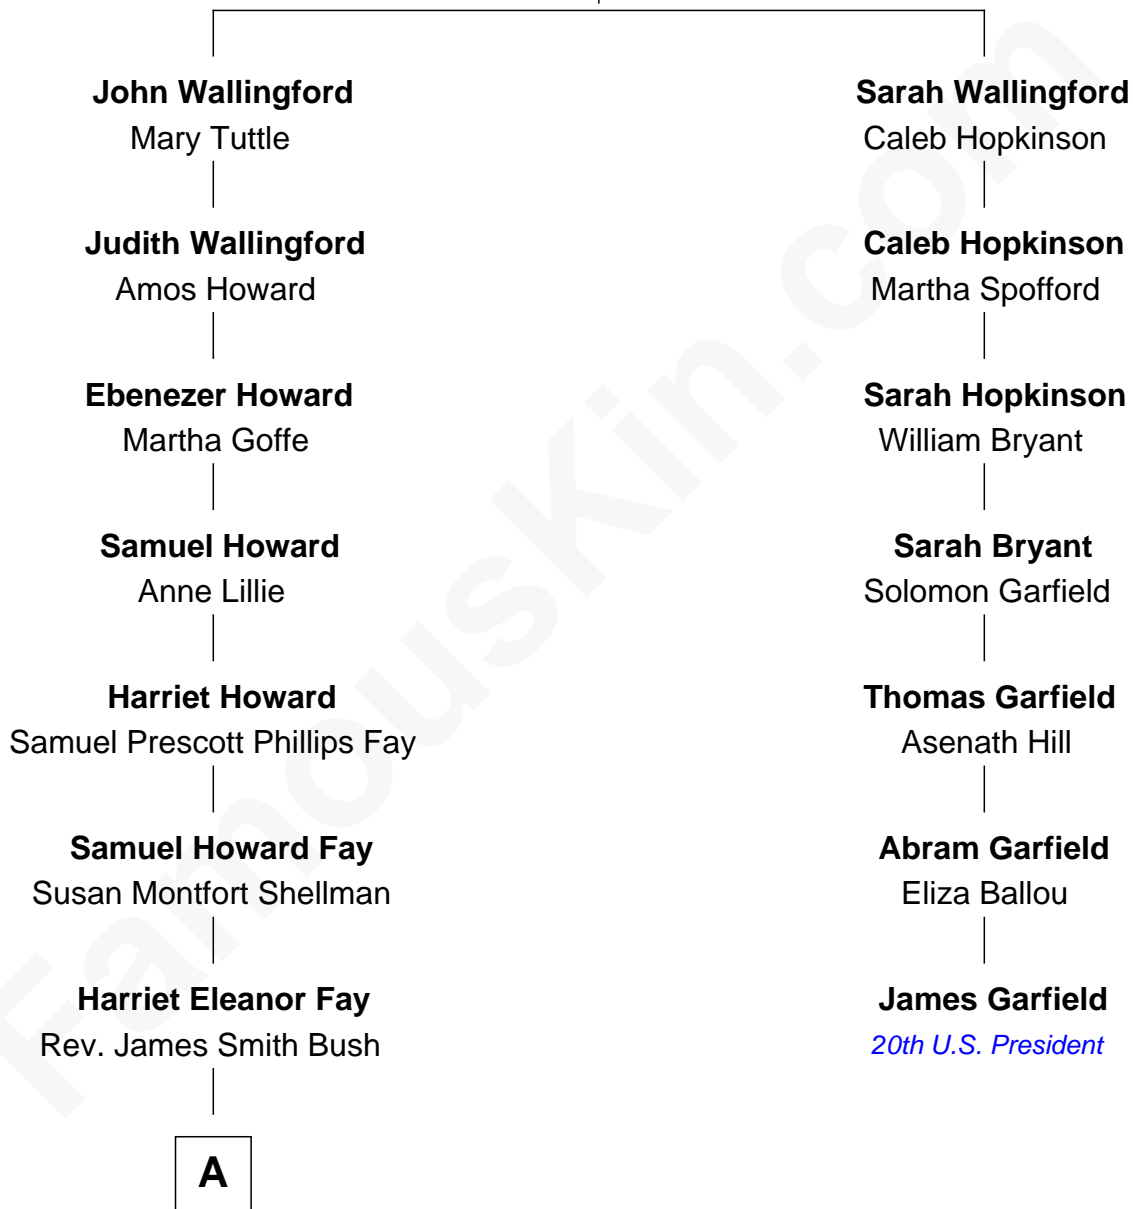

FamousKin.com Relationship Chart of

George H. W. Bush

41st U.S. President

6th cousin 3 times removed of

James Garfield

20th U.S. President

Nicholas Wallingford

Sarah Travers

A

—
Samuel Prescott Bush

Flora Sheldon

—
Prescott Sheldon Bush

Dorothy Wear Walker

—
George H. W. Bush

41st U.S. President

FamousKin.com