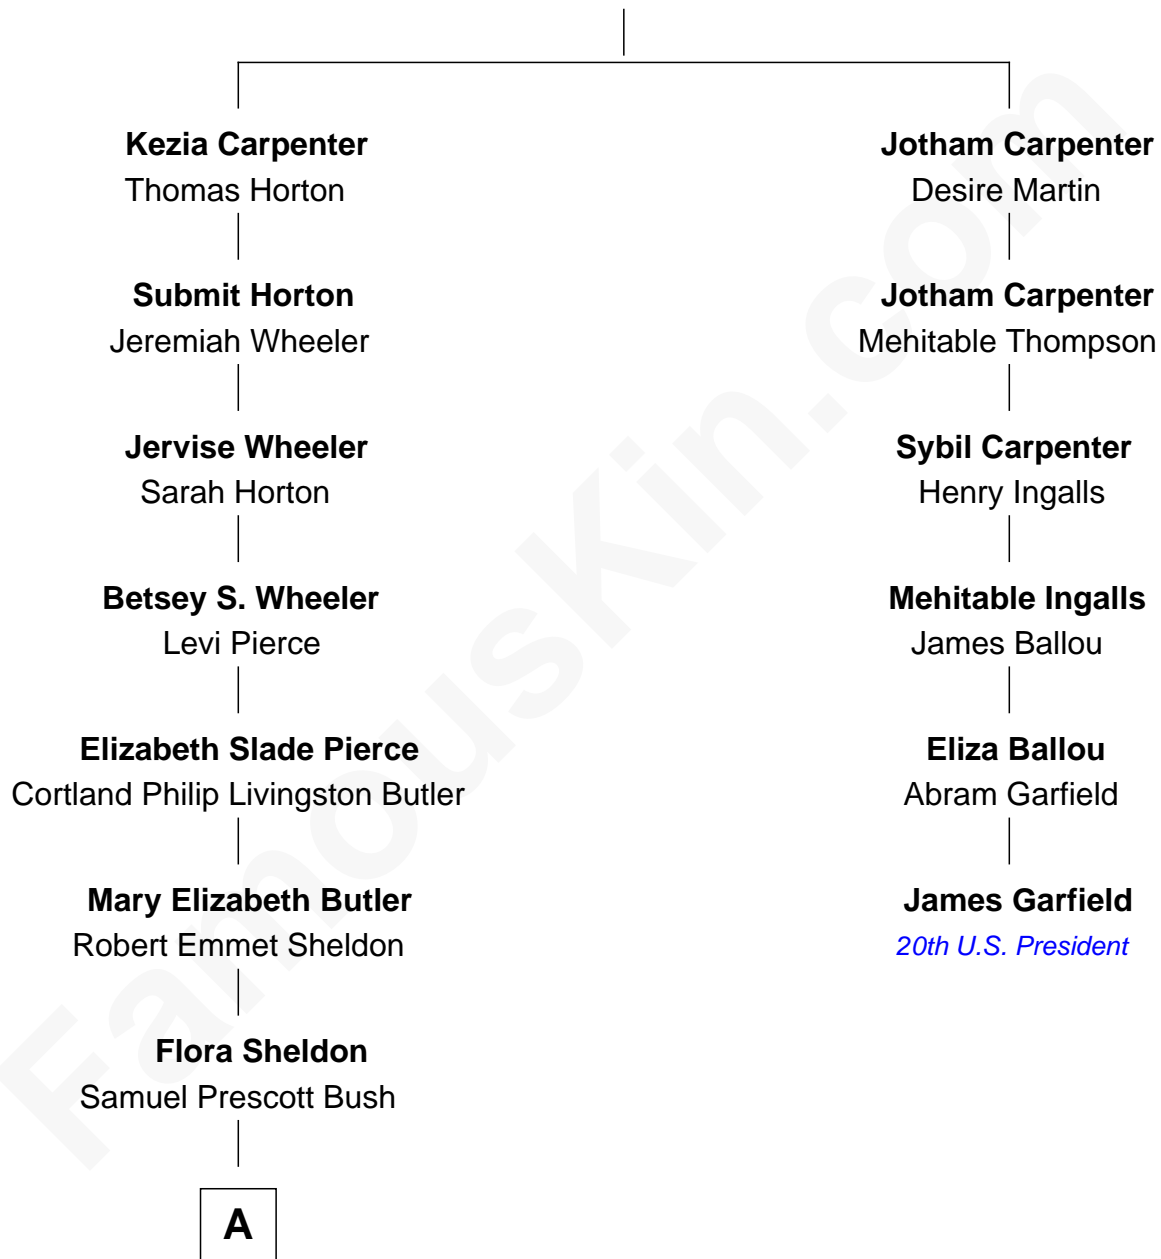

FamousKin.com Relationship Chart of

George H. W. Bush

41st U.S. President

5th cousin 3 times removed of

James Garfield

20th U.S. President

Benjamin Carpenter

Renew Weeks

A

—
Prescott Sheldon Bush

Dorothy Wear Walker

—
George H. W. Bush

41st U.S. President

FamousKin.com