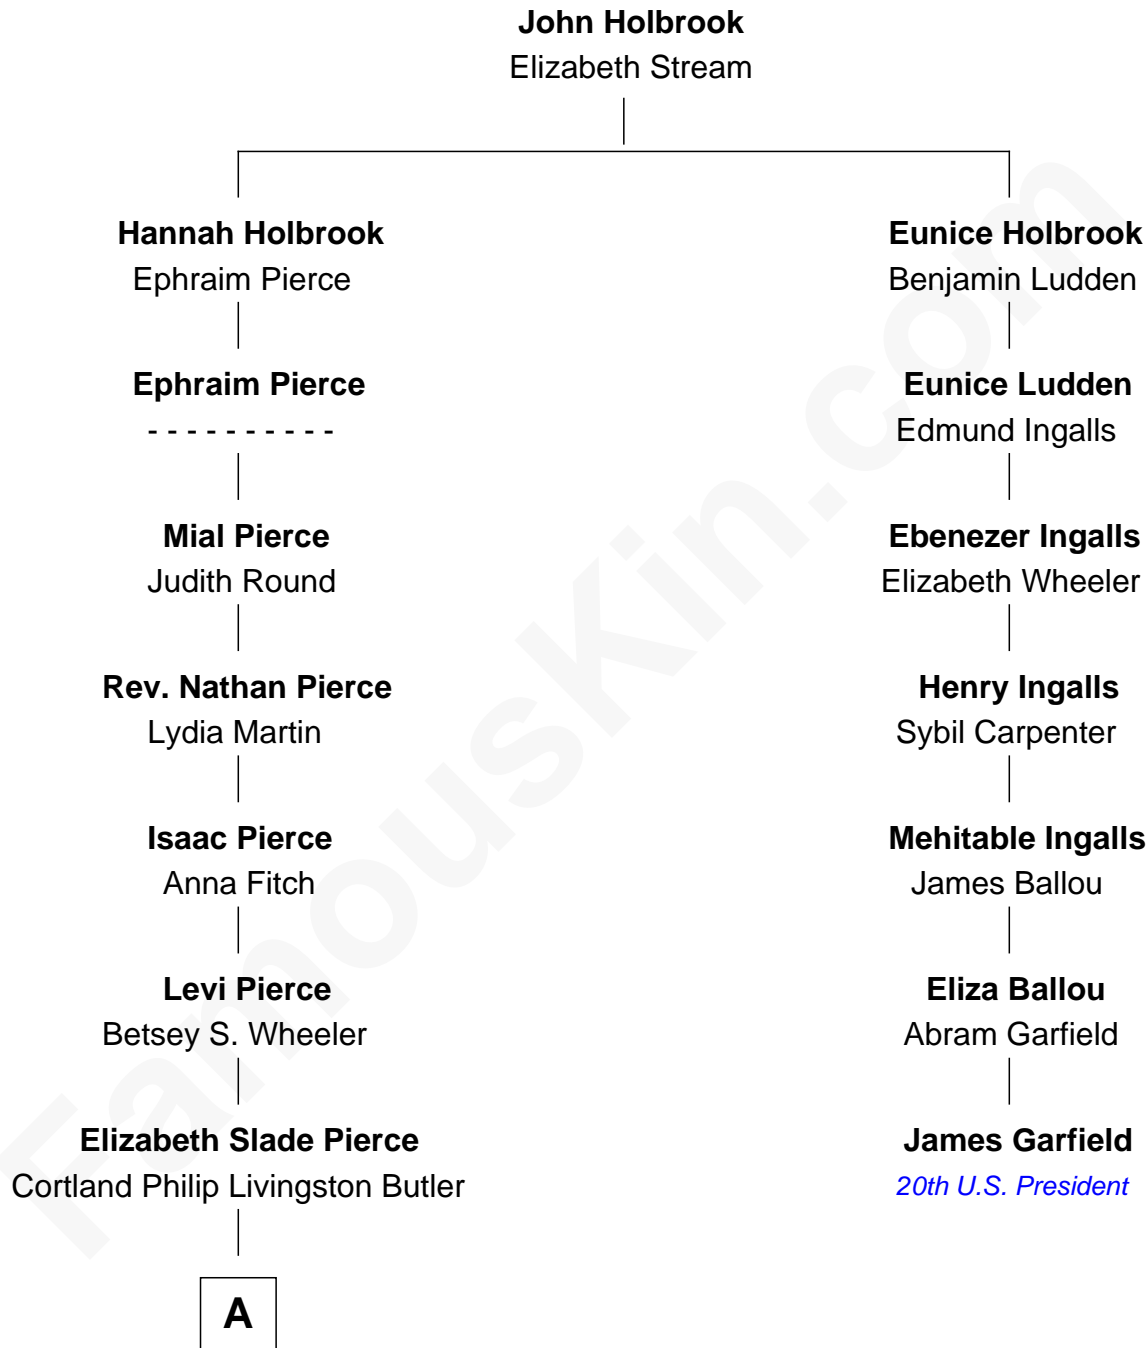

FamousKin.com
Relationship Chart of
George H. W. Bush
41st U.S. President

6th cousin 4 times removed of

James Garfield
20th U.S. President

A

—
Mary Elizabeth Butler
Robert Emmet Sheldon

—
Flora Sheldon
Samuel Prescott Bush

—
Prescott Sheldon Bush
Dorothy Wear Walker

—
George H. W. Bush
41st U.S. President

FamousKin.com