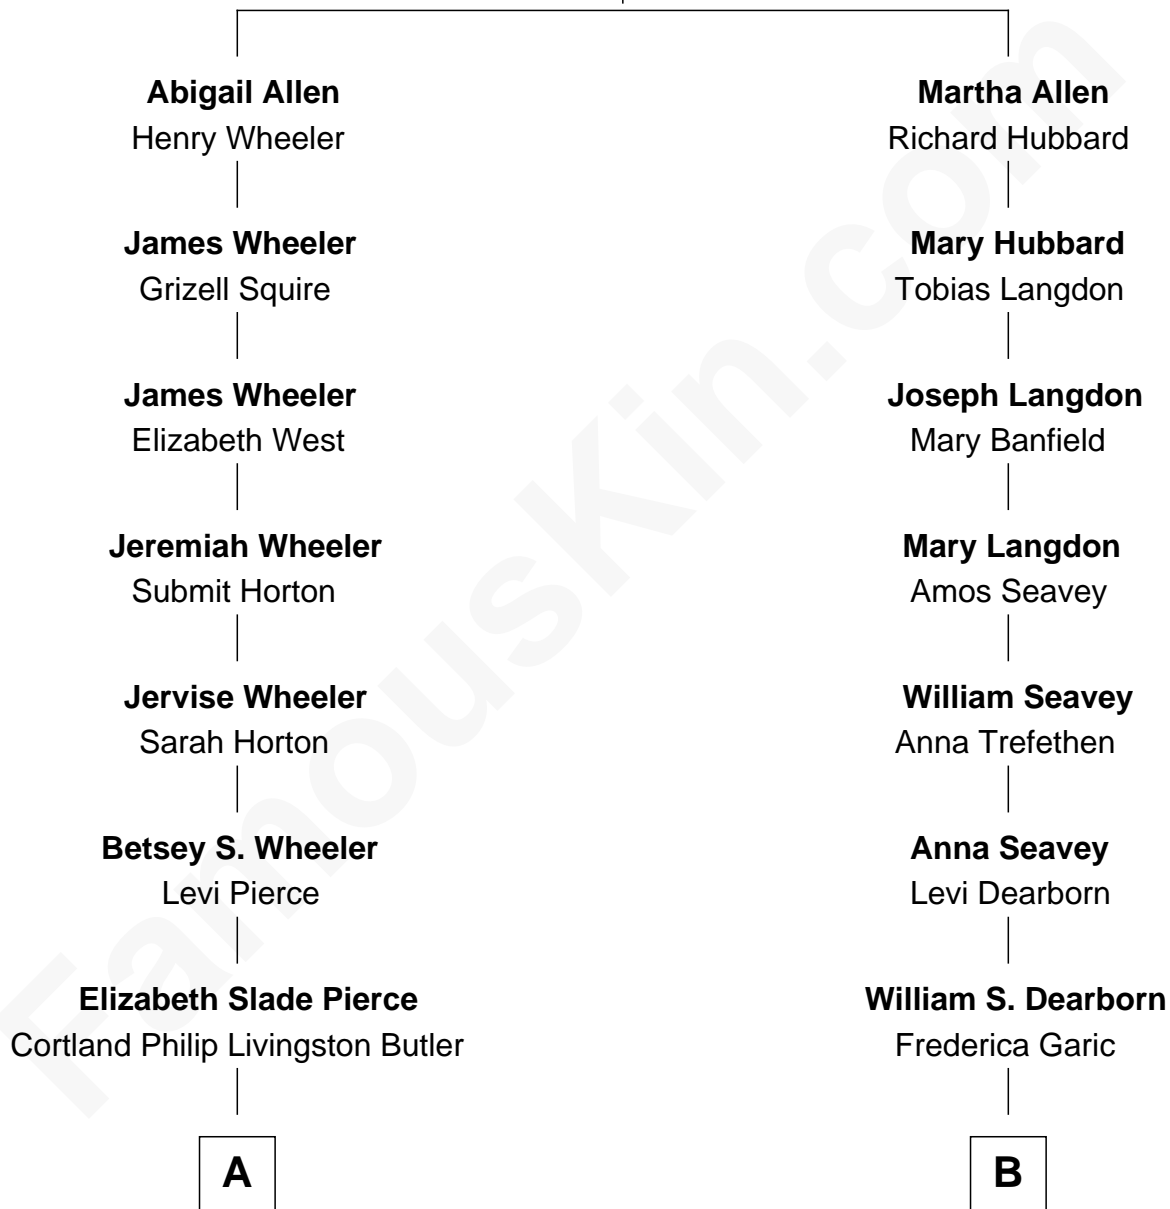

FamousKin.com
Relationship Chart of
George H. W. Bush
41st U.S. President

9th cousin 1 time removed of

Louis L'Amour
Western Author

William Allen
 Ann Goodale

A

Mary Elizabeth Butler
Robert Emmet Sheldon

Flora Sheldon
Samuel Prescott Bush

Prescott Sheldon Bush
Dorothy Wear Walker

George H. W. Bush
41st U.S. President

B

Abraham Truman Dearborn
Elizabeth Frances Freeman

Emily Lavis Dearborn
Dr. Louis Charles LaMoore

Louis L'Amour
Western Author