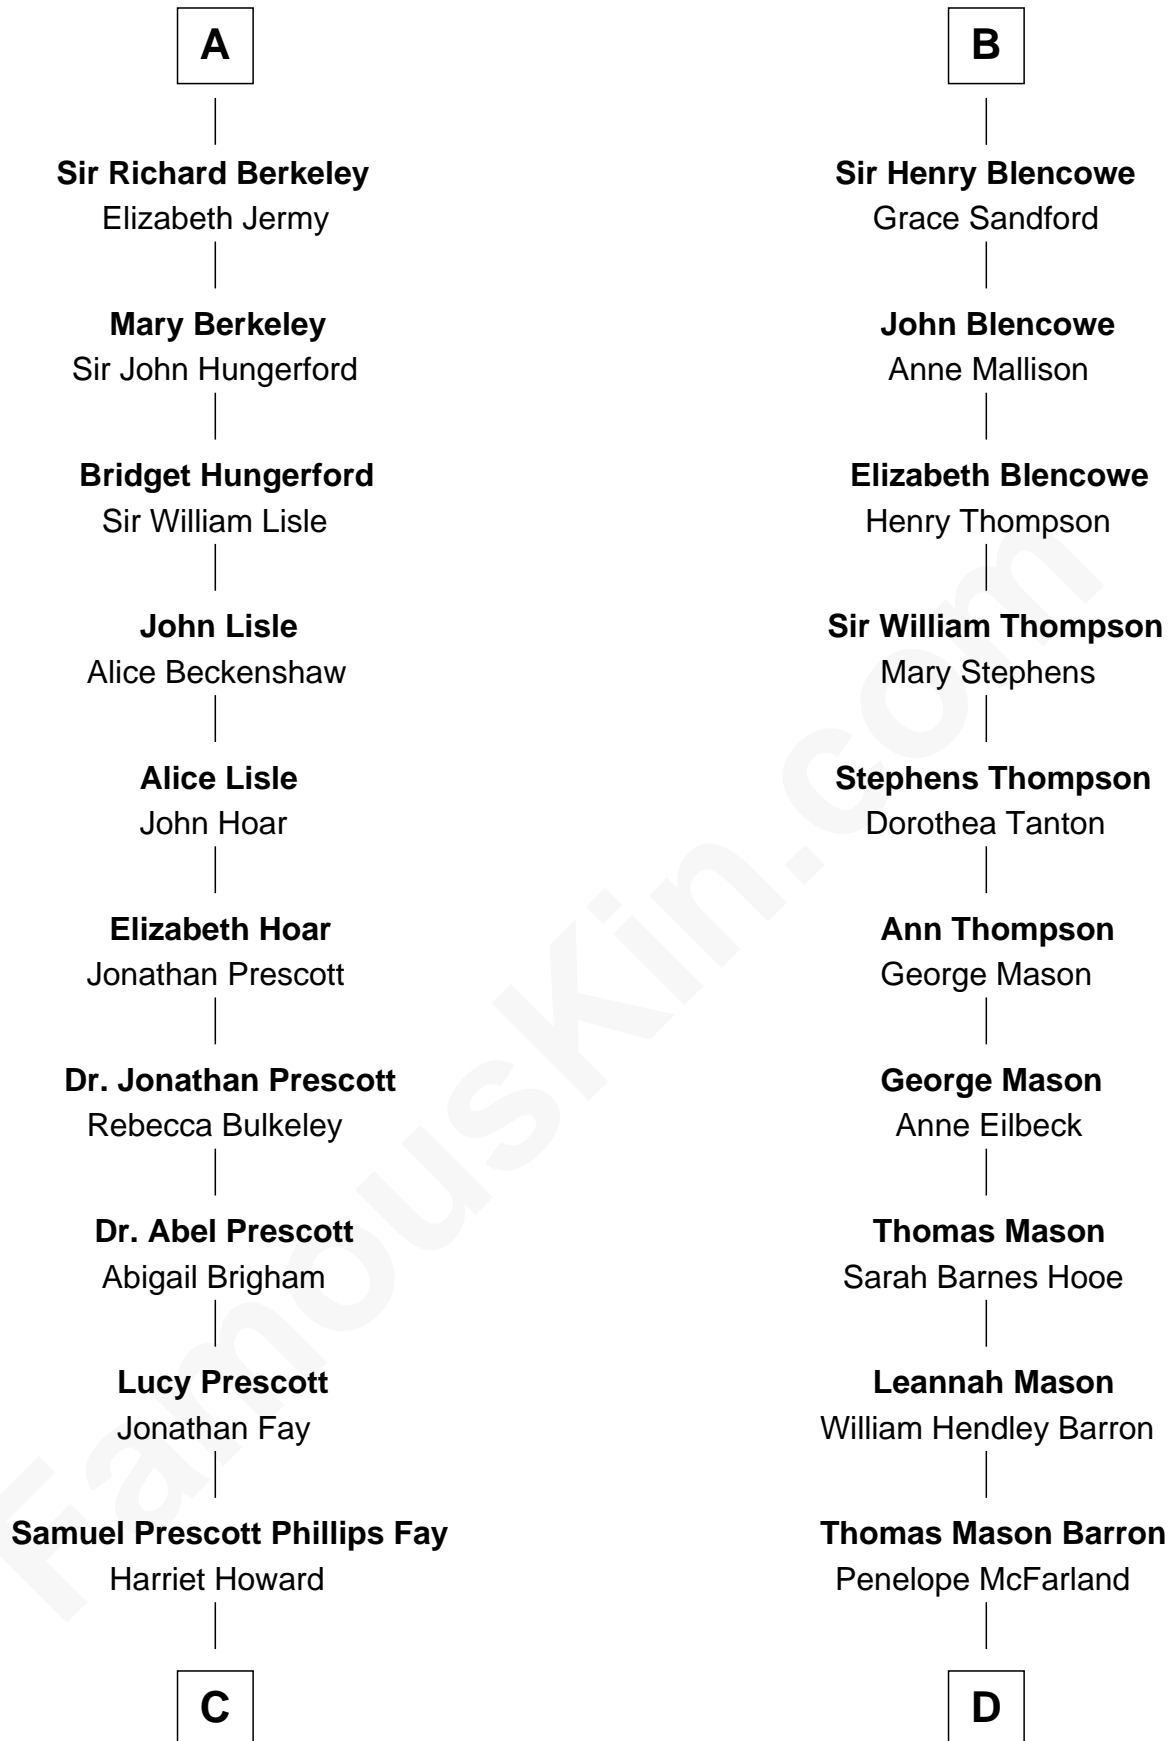

FamousKin.com Relationship Chart of

George H. W. Bush

41st U.S. President

21st cousin of

Paris Hilton

Socialite and TV Personality

Sir Maurice de Berkeley

Eve la Zouche

Katherine de Clyvedon

Sir John Berkeley

Elizabeth Betteshorne

Elizabeth Berkeley

Sir John Sutton

Sir Edmund Sutton

Matilda Clifford

Thomas Dudley

Grace Threlkeld

Winifred Dudley

Anthony Blencowe

Richard Blencowe

Apollonia Tolson

B

C

Samuel Howard Fay
Susan Montfort Shellman

Harriet Eleanor Fay
Rev. James Smith Bush

Samuel Prescott Bush
Flora Sheldon

Prescott Sheldon Bush
Dorothy Wear Walker

George H. W. Bush
41st U.S. President

D

William Thomas Barron
Mary Mulligan

Mary Adelaide Barron
Conrad Nicholson Hilton