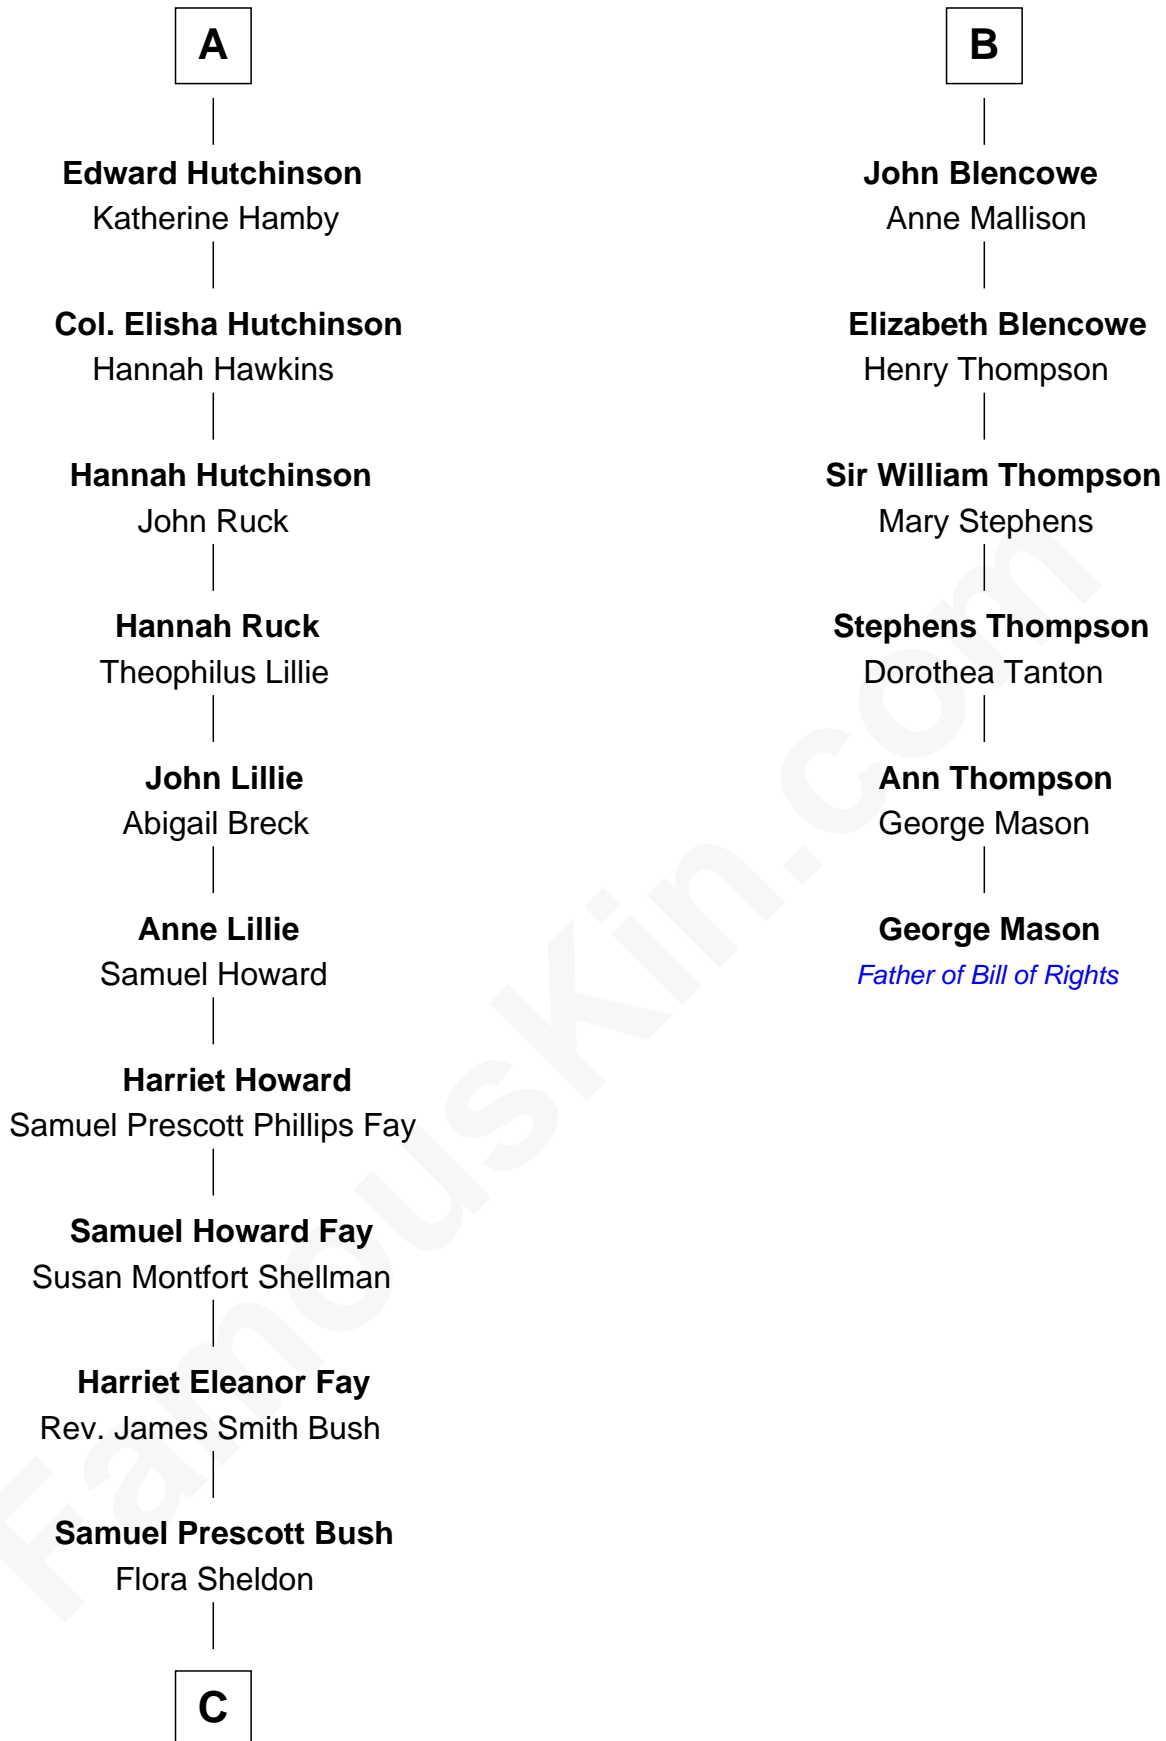

# FamousKin.com Relationship Chart of

**George H. W. Bush**

*41st U.S. President*

12th cousin 6 times removed of

**George Mason**

*Father of the U.S. Bill of Rights*

**Sir Walter Blount**

Sancha de Ayala

**Sir Thomas Blount**

Margaret de Gresley

**Sir Thomas Blount**

Agnes Hawley

**Anne Blount**

William Marbury

**Robert Marbury**

Katherine Williamson

Anthony Blencowe

**Richard Blencowe**

Apollonia Tolson

**Sir Henry Blencowe**

Grace Sandford

**B**

**C**

—  
**Prescott Sheldon Bush**

Dorothy Wear Walker

—  
**George H. W. Bush**

*41st U.S. President*

FamousKin.com