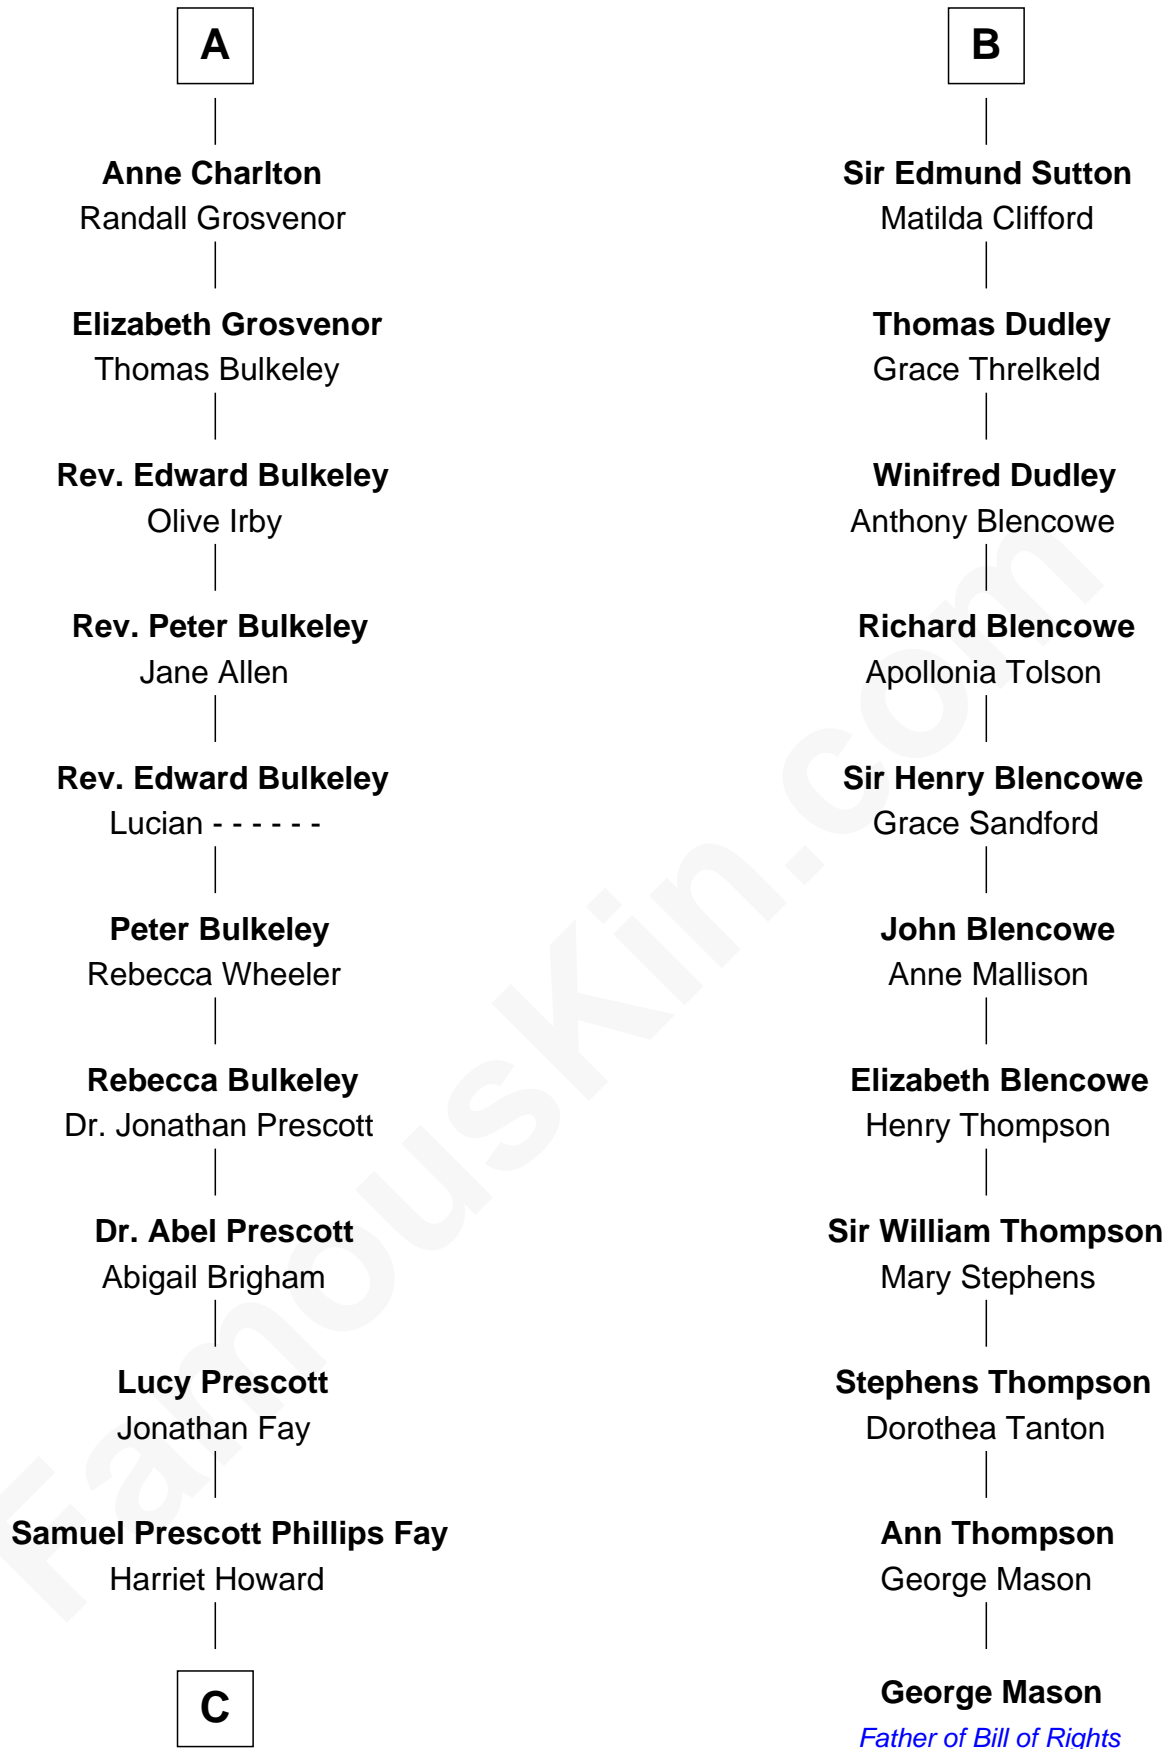

**FamousKin.com**  
**Relationship Chart of**  
**George H. W. Bush**  
*41st U.S. President*

**17th cousin 4 times removed of**  
**George Mason**  
*Father of the U.S. Bill of Rights*

**C**

—  
**Samuel Howard Fay**  
Susan Montfort Shellman

—  
**Harriet Eleanor Fay**  
Rev. James Smith Bush

—  
**Samuel Prescott Bush**  
Flora Sheldon

—  
**Prescott Sheldon Bush**  
Dorothy Wear Walker

—  
**George H. W. Bush**  
*41st U.S. President*

FamousKin.com