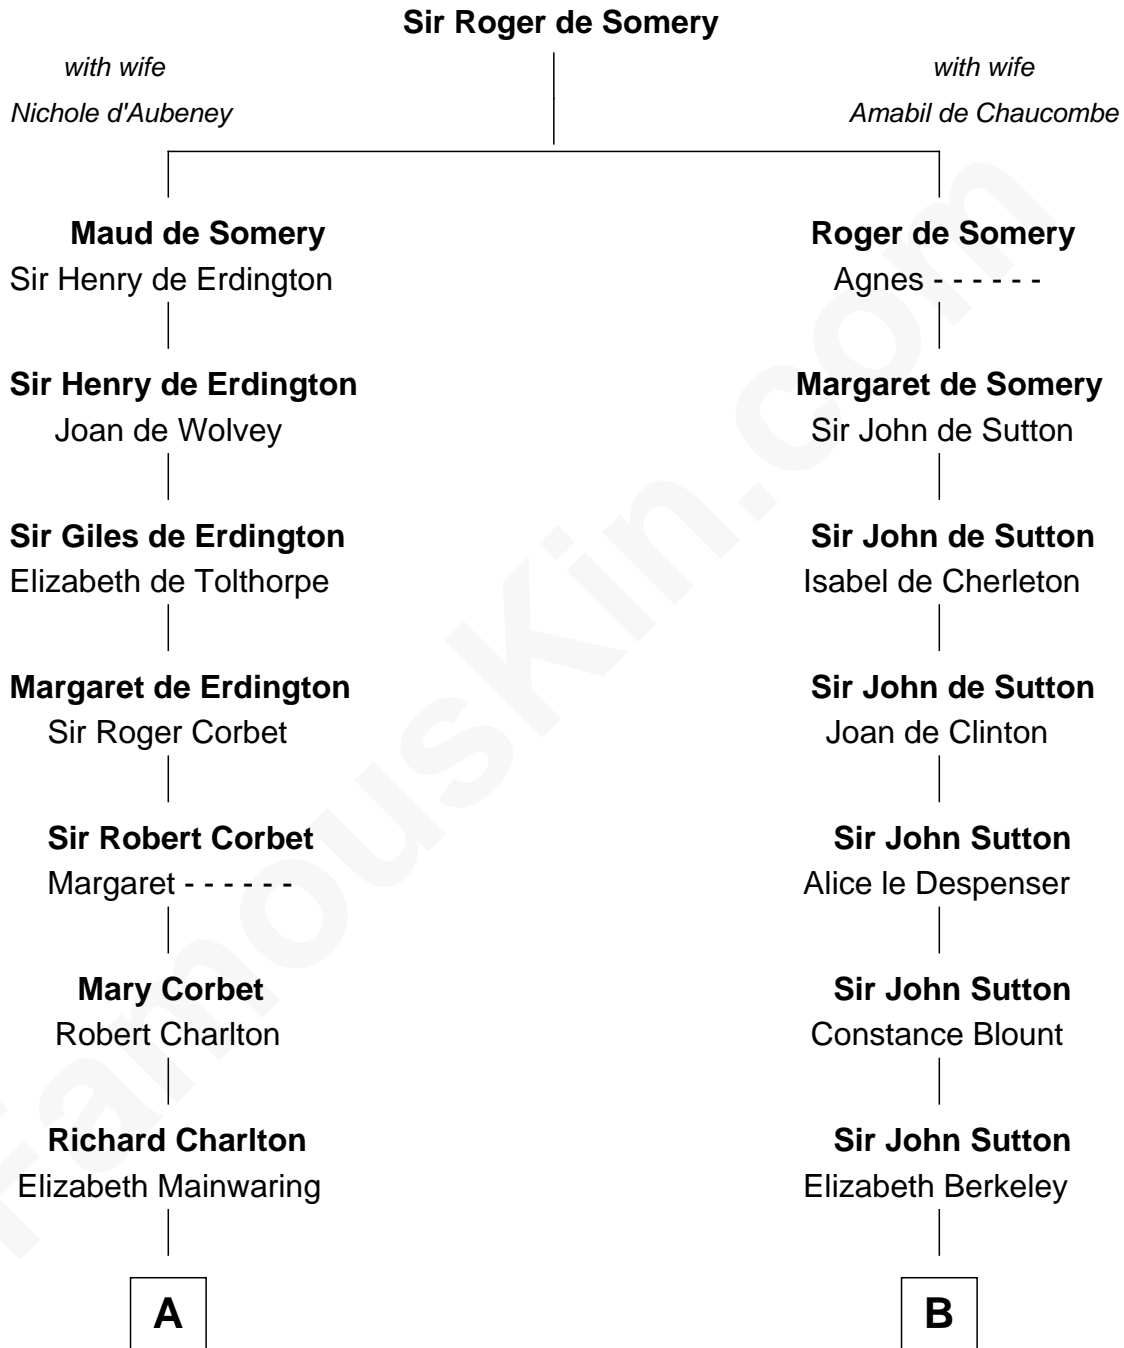

**FamousKin.com**  
**Relationship Chart of**  
**George H. W. Bush**  
*41st U.S. President*

**17th cousin 4 times removed of**  
**George Mason**  
*Father of the U.S. Bill of Rights*

**C**

—  
**Samuel Howard Fay**  
Susan Montfort Shellman

—  
**Harriet Eleanor Fay**  
Rev. James Smith Bush

—  
**Samuel Prescott Bush**  
Flora Sheldon

—  
**Prescott Sheldon Bush**  
Dorothy Wear Walker

—  
**George H. W. Bush**  
*41st U.S. President*

FamousKin.com