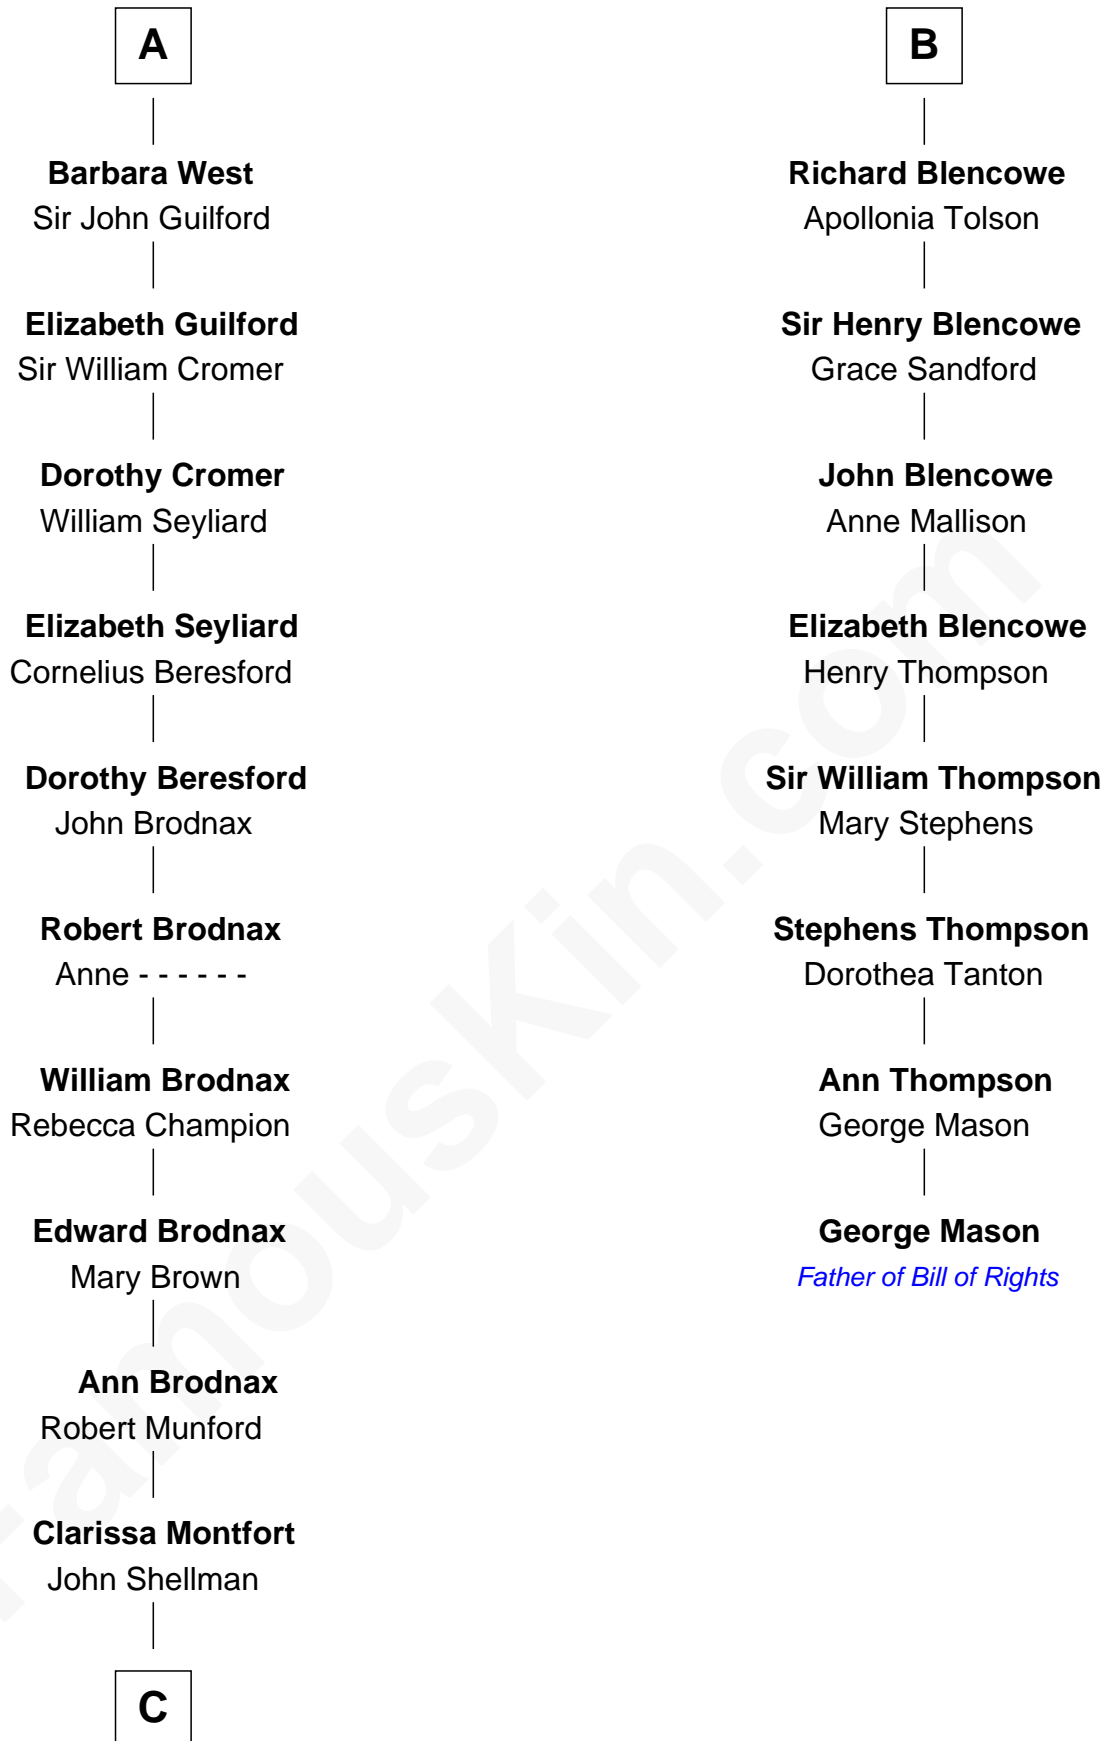

FamousKin.com
Relationship Chart of
George H. W. Bush
41st U.S. President

14th cousin 7 times removed of
George Mason
Father of the U.S. Bill of Rights

C

—
Susan Montfort Shellman

Samuel Howard Fay

—
Harriet Eleanor Fay

Rev. James Smith Bush

—
Samuel Prescott Bush

Flora Sheldon

—
Prescott Sheldon Bush

Dorothy Wear Walker

—
George H. W. Bush

41st U.S. President

FamousKin.com