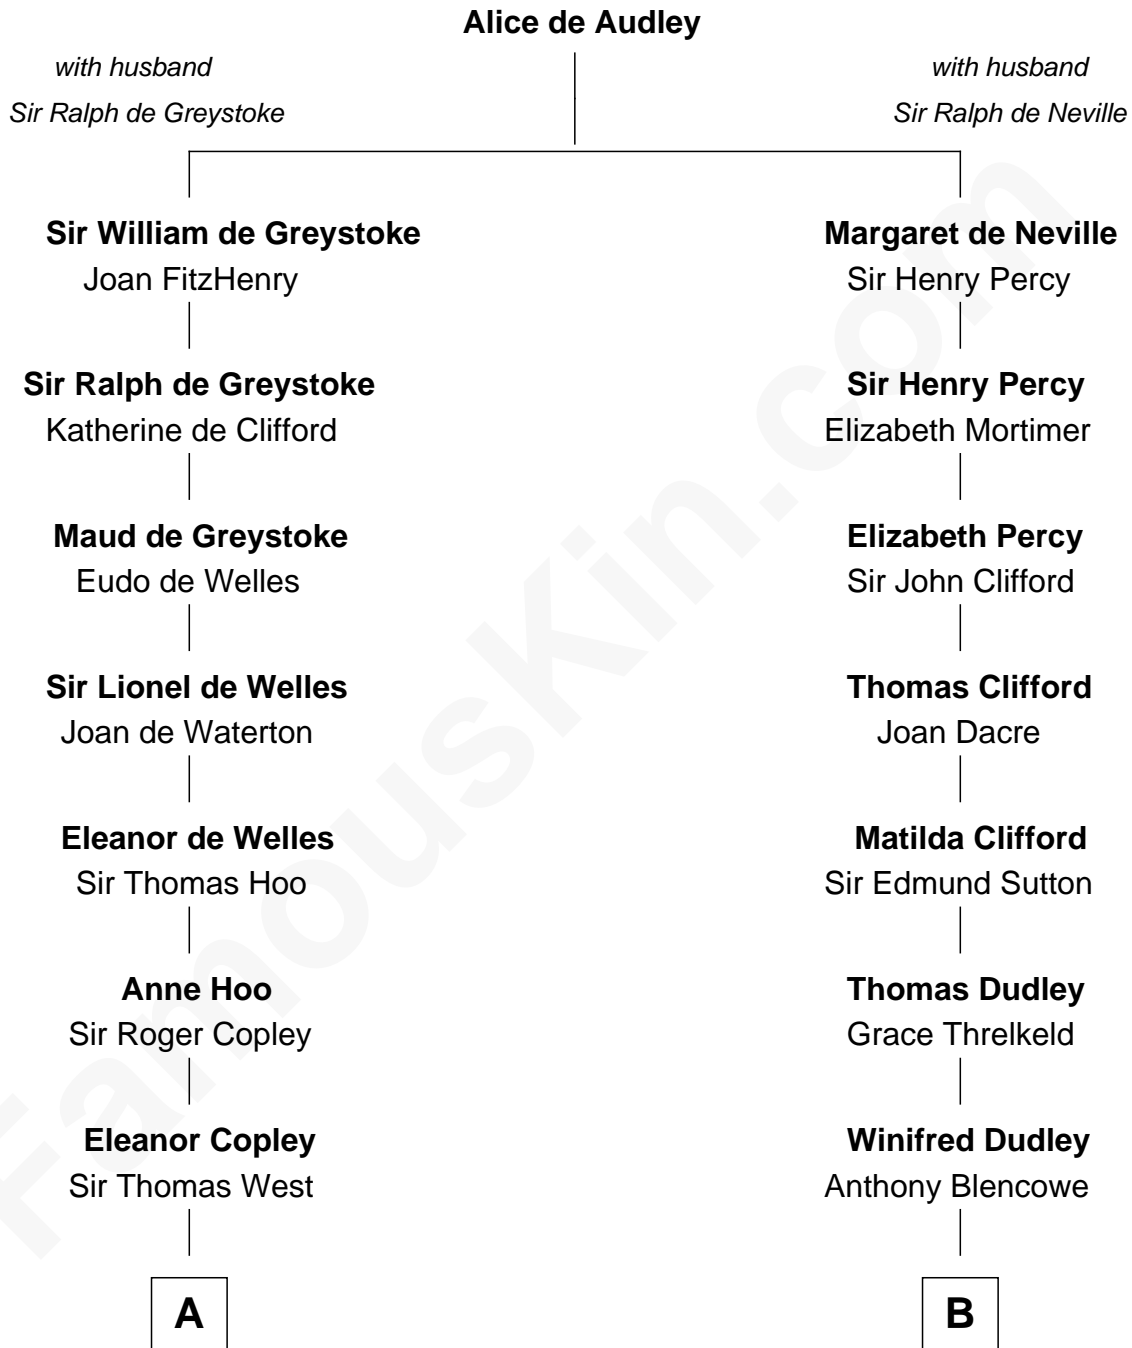

FamousKin.com
Relationship Chart of
George H. W. Bush
41st U.S. President

14th cousin 7 times removed of
George Mason
Father of the U.S. Bill of Rights

C

—
Susan Montfort Shellman

Samuel Howard Fay

—
Harriet Eleanor Fay

Rev. James Smith Bush

—
Samuel Prescott Bush

Flora Sheldon

—
Prescott Sheldon Bush

Dorothy Wear Walker

—
George H. W. Bush

41st U.S. President

FamousKin.com