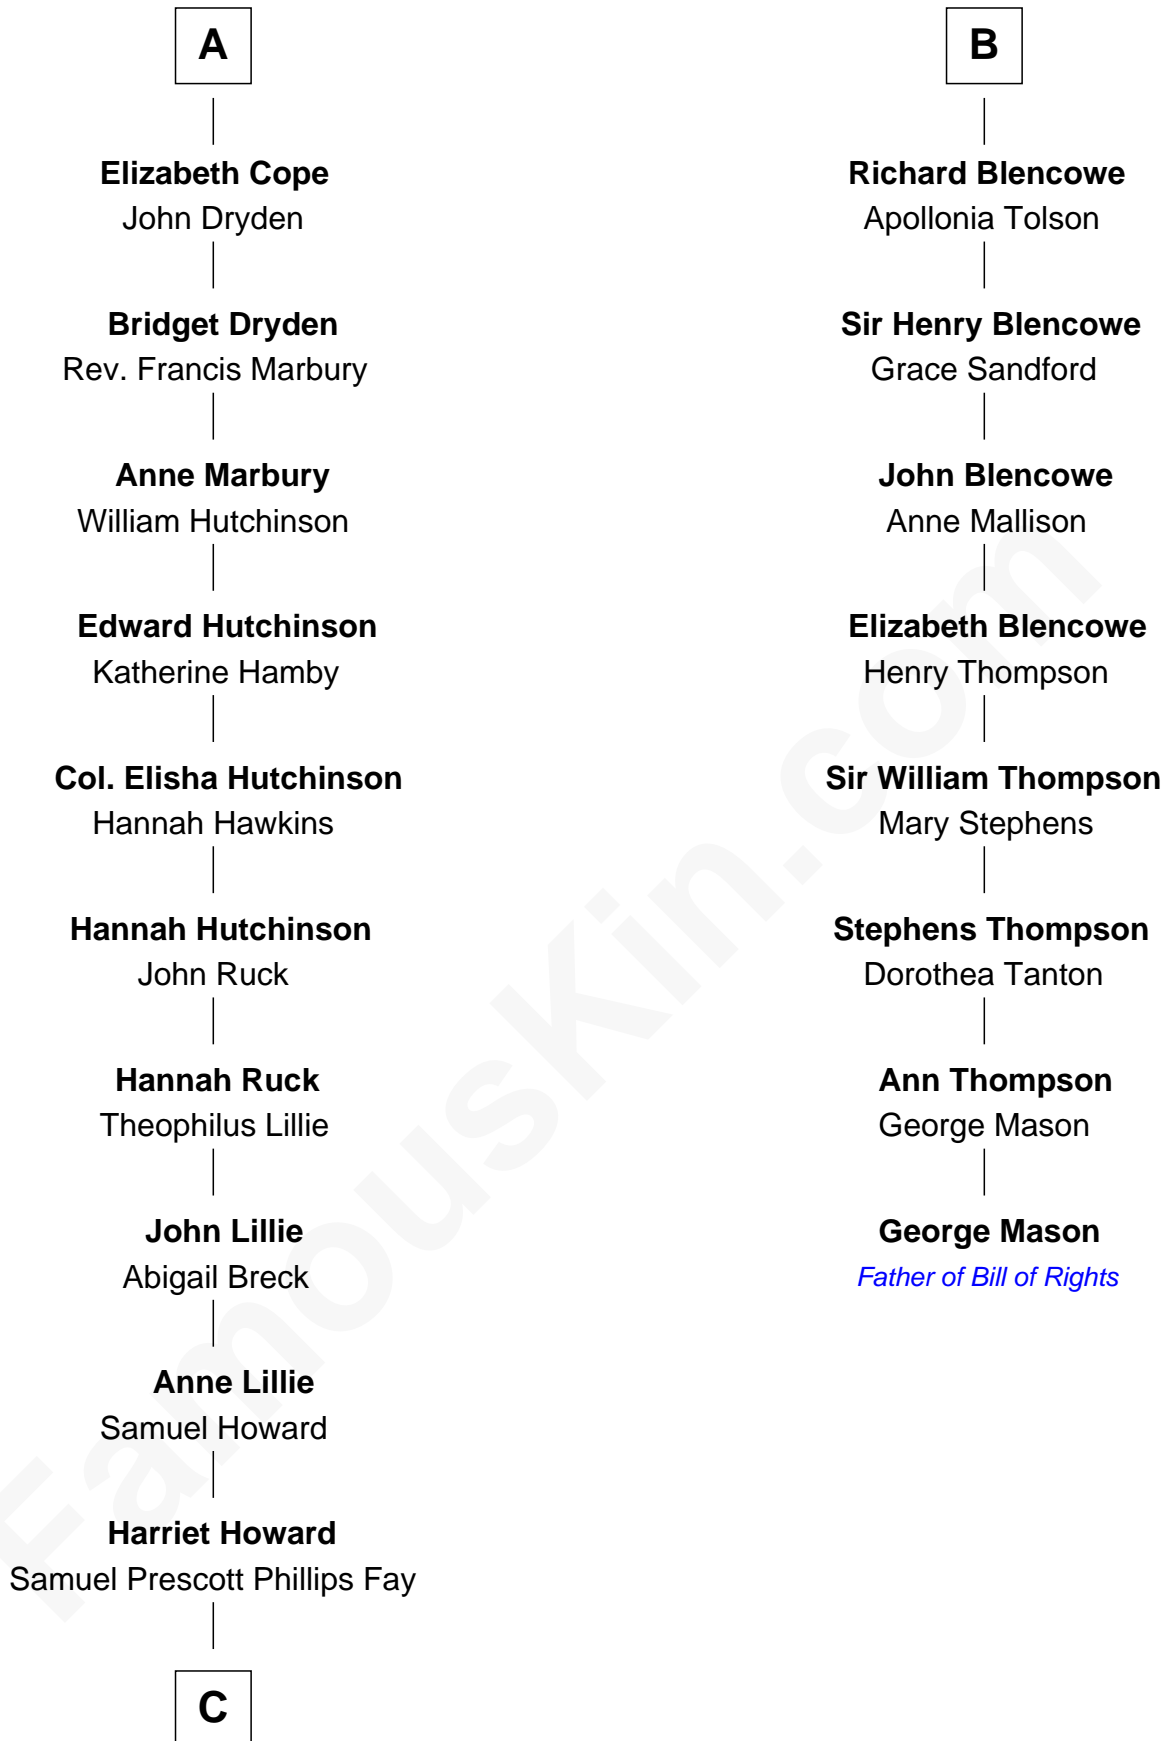

**FamousKin.com**  
**Relationship Chart of**  
**George H. W. Bush**  
*41st U.S. President*

**14th cousin 7 times removed of**  
**George Mason**  
*Father of the U.S. Bill of Rights*

**C**

—  
**Samuel Howard Fay**  
Susan Montfort Shellman

—  
**Harriet Eleanor Fay**  
Rev. James Smith Bush

—  
**Samuel Prescott Bush**  
Flora Sheldon

—  
**Prescott Sheldon Bush**  
Dorothy Wear Walker

—  
**George H. W. Bush**  
*41st U.S. President*

FamousKin.com