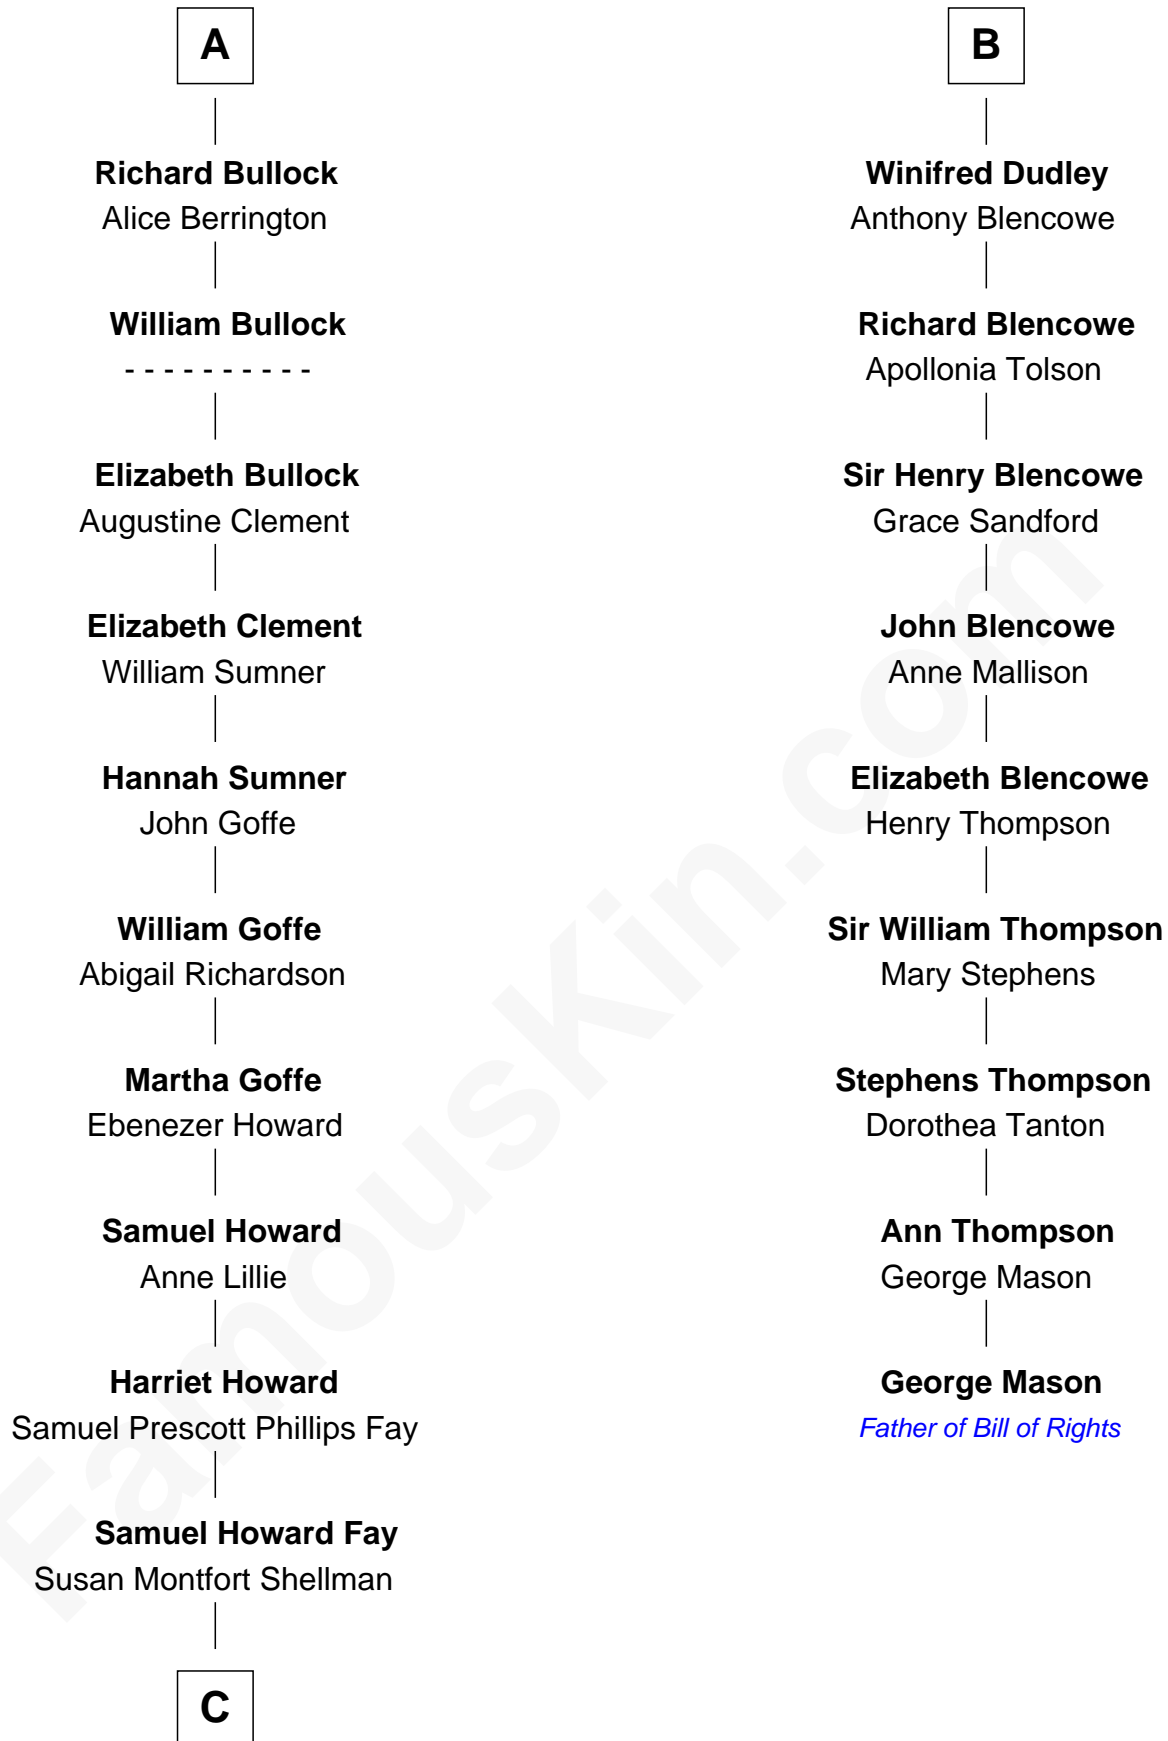

**FamousKin.com**  
**Relationship Chart of**  
**George H. W. Bush**  
*41st U.S. President*

**15th cousin 5 times removed of**  
**George Mason**  
*Father of the U.S. Bill of Rights*

**C**

—  
**Harriet Eleanor Fay**  
Rev. James Smith Bush

—  
**Samuel Prescott Bush**  
Flora Sheldon

—  
**Prescott Sheldon Bush**  
Dorothy Wear Walker

—  
**George H. W. Bush**  
*41st U.S. President*

FamousKin.com