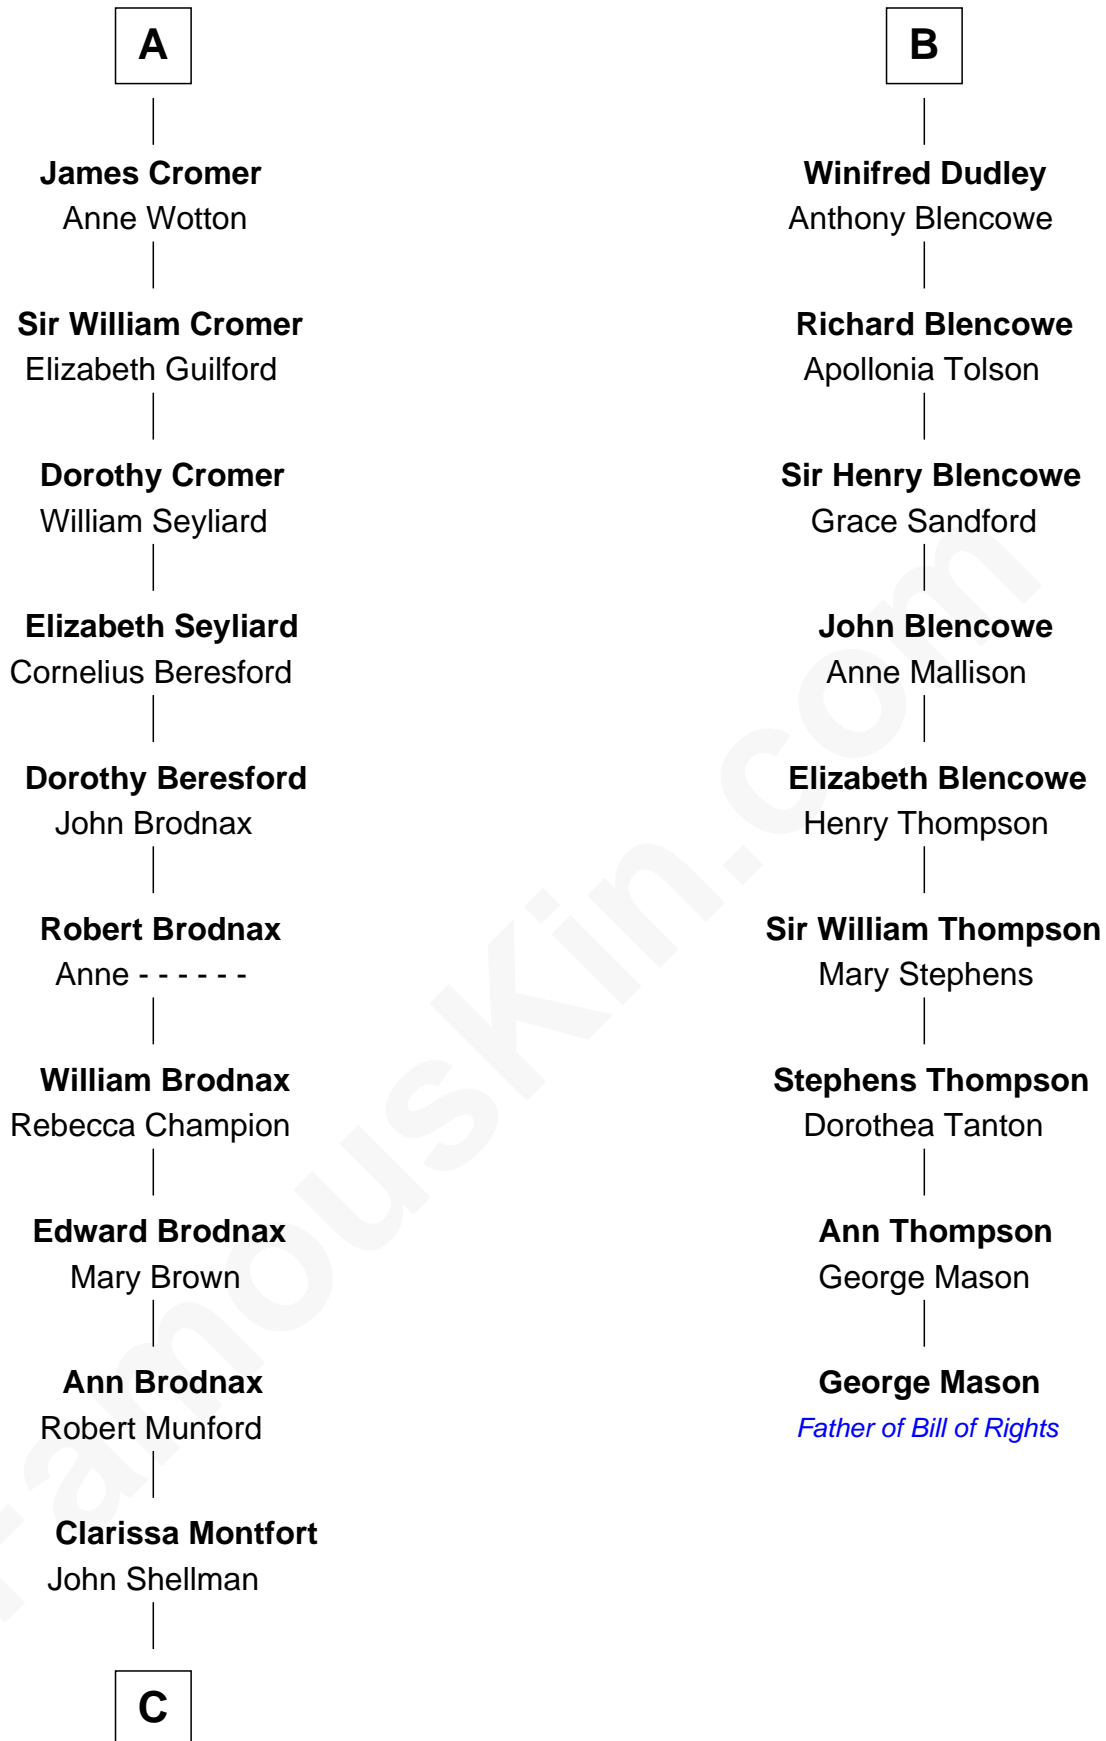

**FamousKin.com**  
**Relationship Chart of**  
**George H. W. Bush**  
*41st U.S. President*

**15th cousin 6 times removed of**  
**George Mason**  
*Father of the U.S. Bill of Rights*

**C**

—  
**Susan Montfort Shellman**

Samuel Howard Fay

—  
**Harriet Eleanor Fay**

Rev. James Smith Bush

—  
**Samuel Prescott Bush**

Flora Sheldon

—  
**Prescott Sheldon Bush**

Dorothy Wear Walker

—  
**George H. W. Bush**

*41st U.S. President*

FamousKin.com