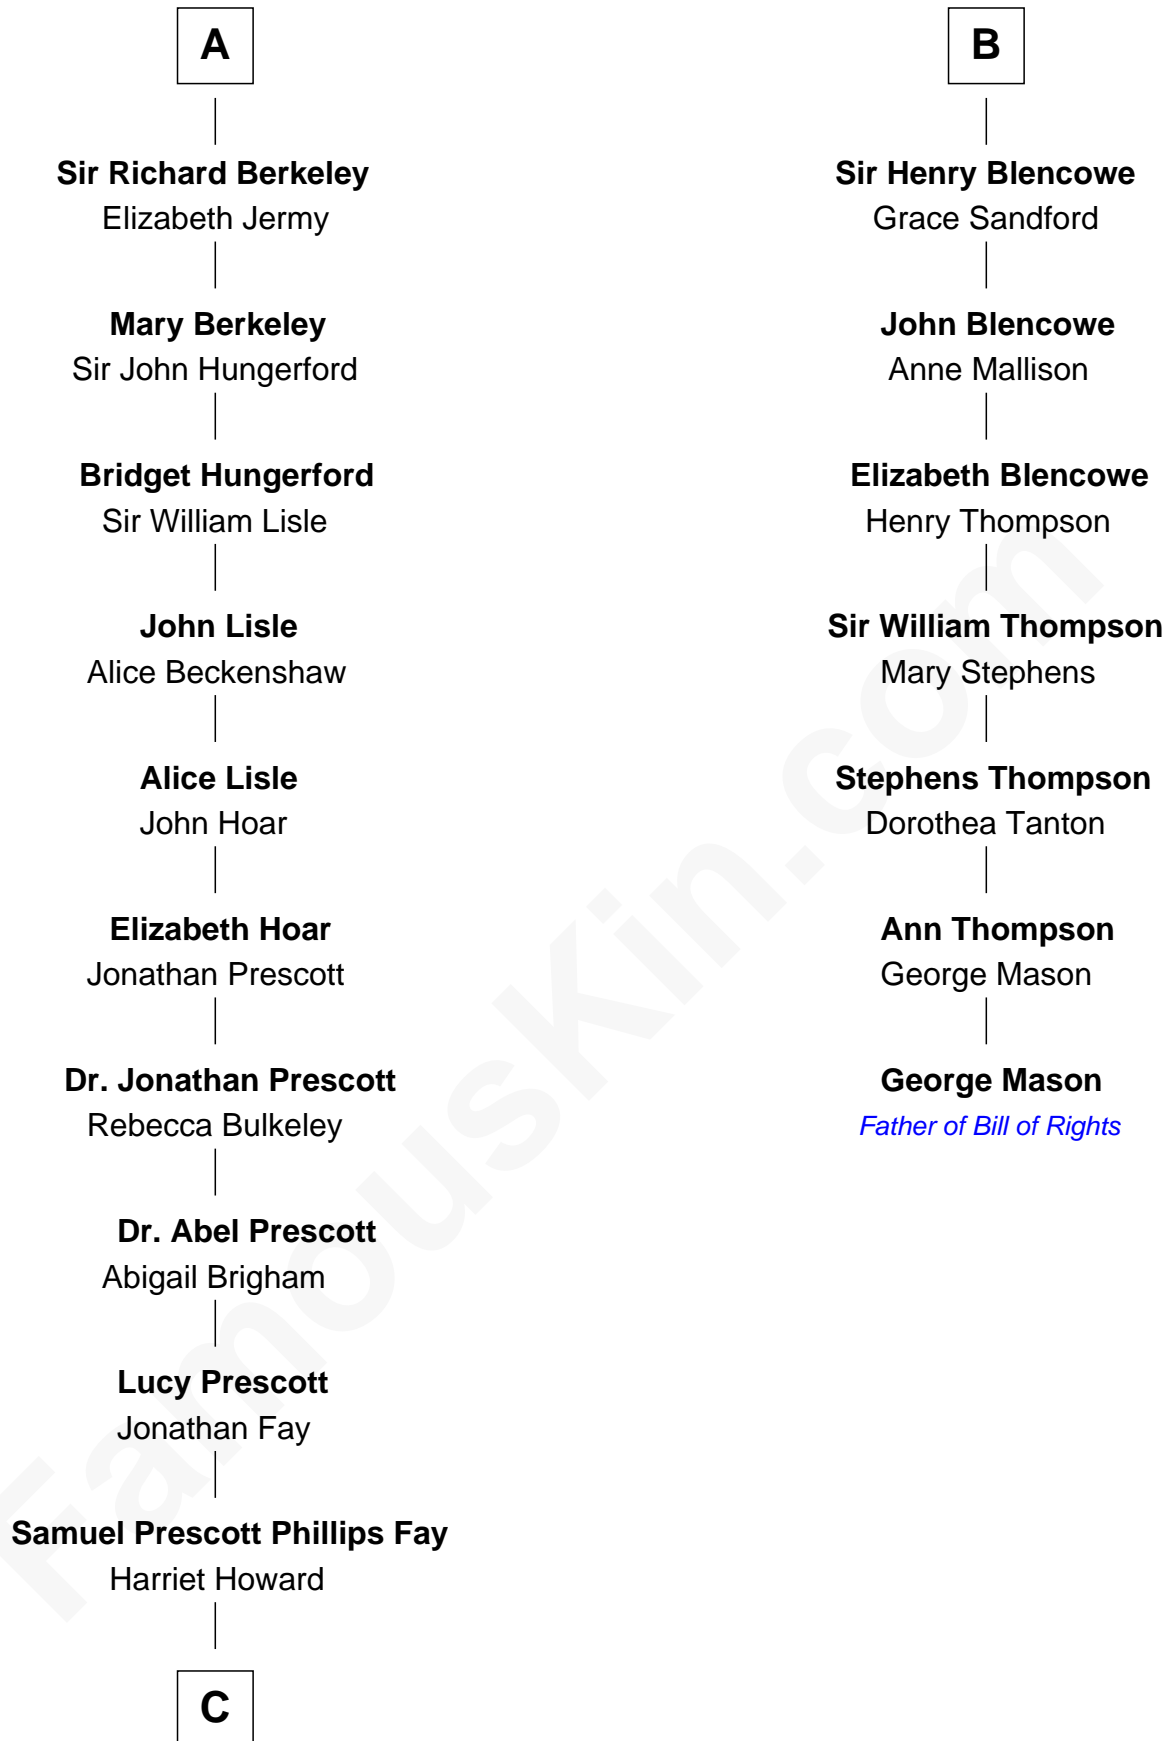

FamousKin.com Relationship Chart of

George H. W. Bush

41st U.S. President

13th cousin 8 times removed of

George Mason

Father of the U.S. Bill of Rights

Sir Maurice de Berkeley

Eve la Zouche

Katherine de Clyvedon

Sir John Berkeley

Elizabeth Betteshorne

Elizabeth Berkeley

Sir John Sutton

Sir Edmund Sutton

Matilda Clifford

Thomas Dudley

Grace Threlkeld

Winifred Dudley

Anthony Blencowe

Richard Blencowe

Apollonia Tolson

B

C

—
Samuel Howard Fay
Susan Montfort Shellman

—
Harriet Eleanor Fay
Rev. James Smith Bush

—
Samuel Prescott Bush
Flora Sheldon

—
Prescott Sheldon Bush
Dorothy Wear Walker

—
George H. W. Bush
41st U.S. President

FamousKin.com