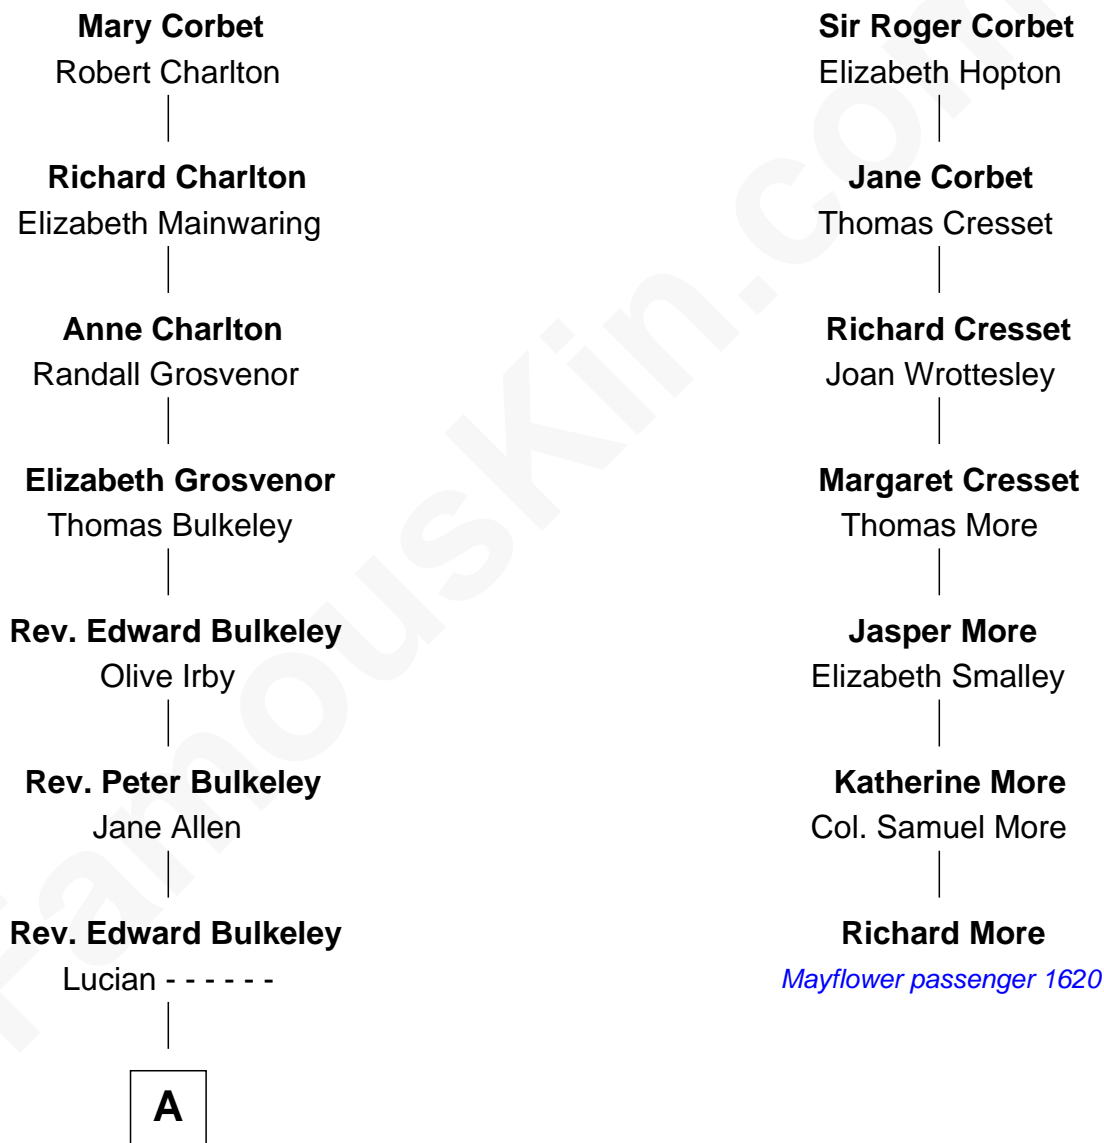

FamousKin.com Relationship Chart of

George H. W. Bush

41st U.S. President

6th cousin 10 times removed of

Richard More

(c1614 - c1696) Mayflower passenger 1620

MAYFLOWER

Sir Robert Corbet

Margaret - - - - -

A

Peter Bulkeley
Rebecca Wheeler

Rebecca Bulkeley
Dr. Jonathan Prescott

Dr. Abel Prescott
Abigail Brigham

Lucy Prescott
Jonathan Fay

Samuel Prescott Phillips Fay
Harriet Howard

Samuel Howard Fay
Susan Montfort Shellman