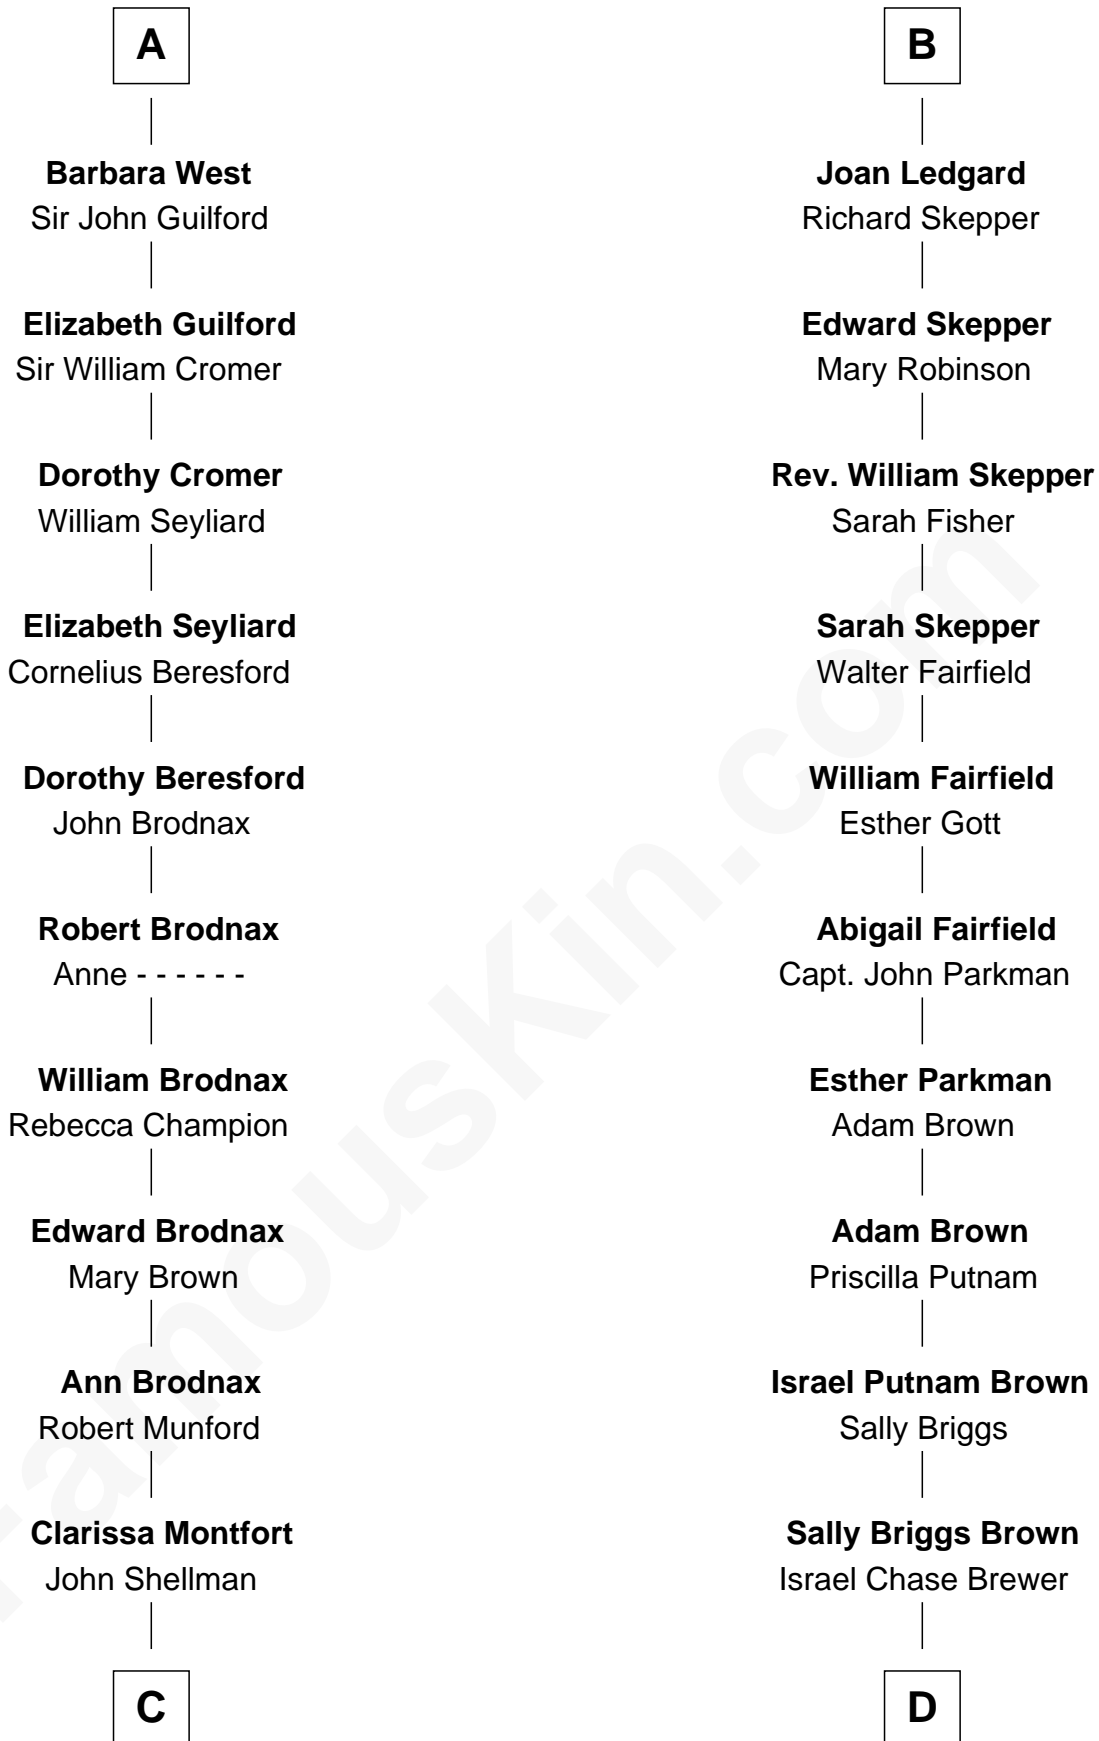

**FamousKin.com**  
**Relationship Chart of**  
**George H. W. Bush**  
*41st U.S. President*

19th cousin 2 times removed of  
**Calvin Coolidge**  
*30th U.S. President*

**Sir Thomas de Beauchamp**  
 Katherine de Mortimer

**C**

**Susan Montfort Shellman**

Samuel Howard Fay

**Harriet Eleanor Fay**

Rev. James Smith Bush

**Samuel Prescott Bush**

Flora Sheldon

**Prescott Sheldon Bush**

Dorothy Wear Walker

**George H. W. Bush**

*41st U.S. President*

**D**

**Sarah Almeda Brewer**

Calvin Galusha Coolidge

**Col. John Calvin Coolidge**

Victoria Josephine Moor