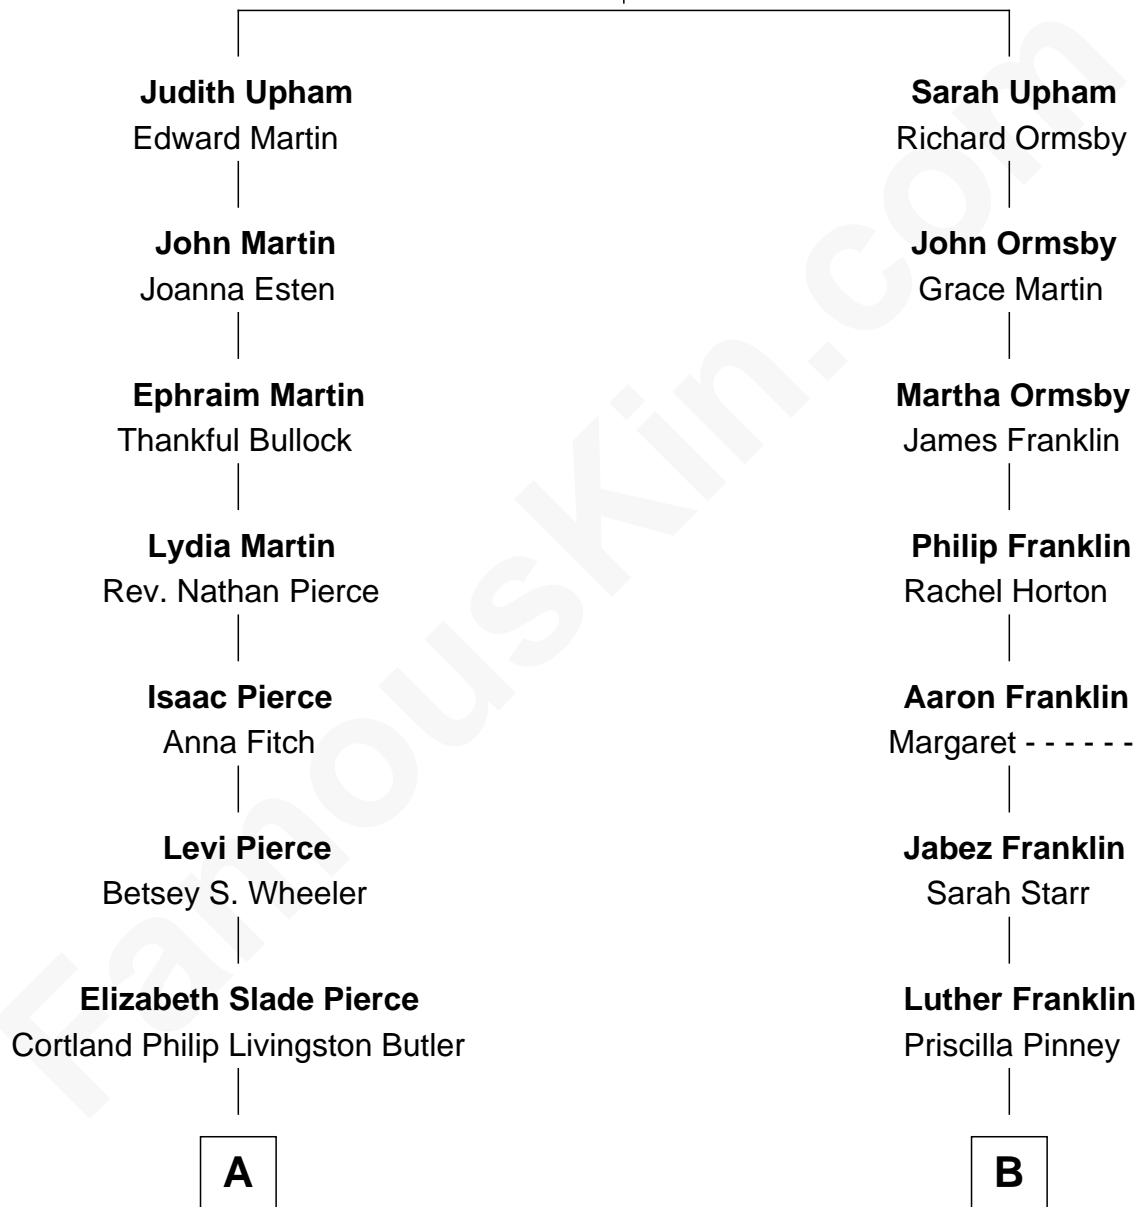

FamousKin.com Relationship Chart of

George H. W. Bush

41st U.S. President

9th cousin 1 time removed of

Calvin Coolidge

30th U.S. President

Richard Upham

Maria - - - - -

A

Mary Elizabeth Butler
Robert Emmet Sheldon

Flora Sheldon
Samuel Prescott Bush

Prescott Sheldon Bush
Dorothy Wear Walker

George H. W. Bush
41st U.S. President

B

Abigail Pinney Franklin
Hiram Dunlap Moor

Victoria Josephine Moor
Col. John Calvin Coolidge