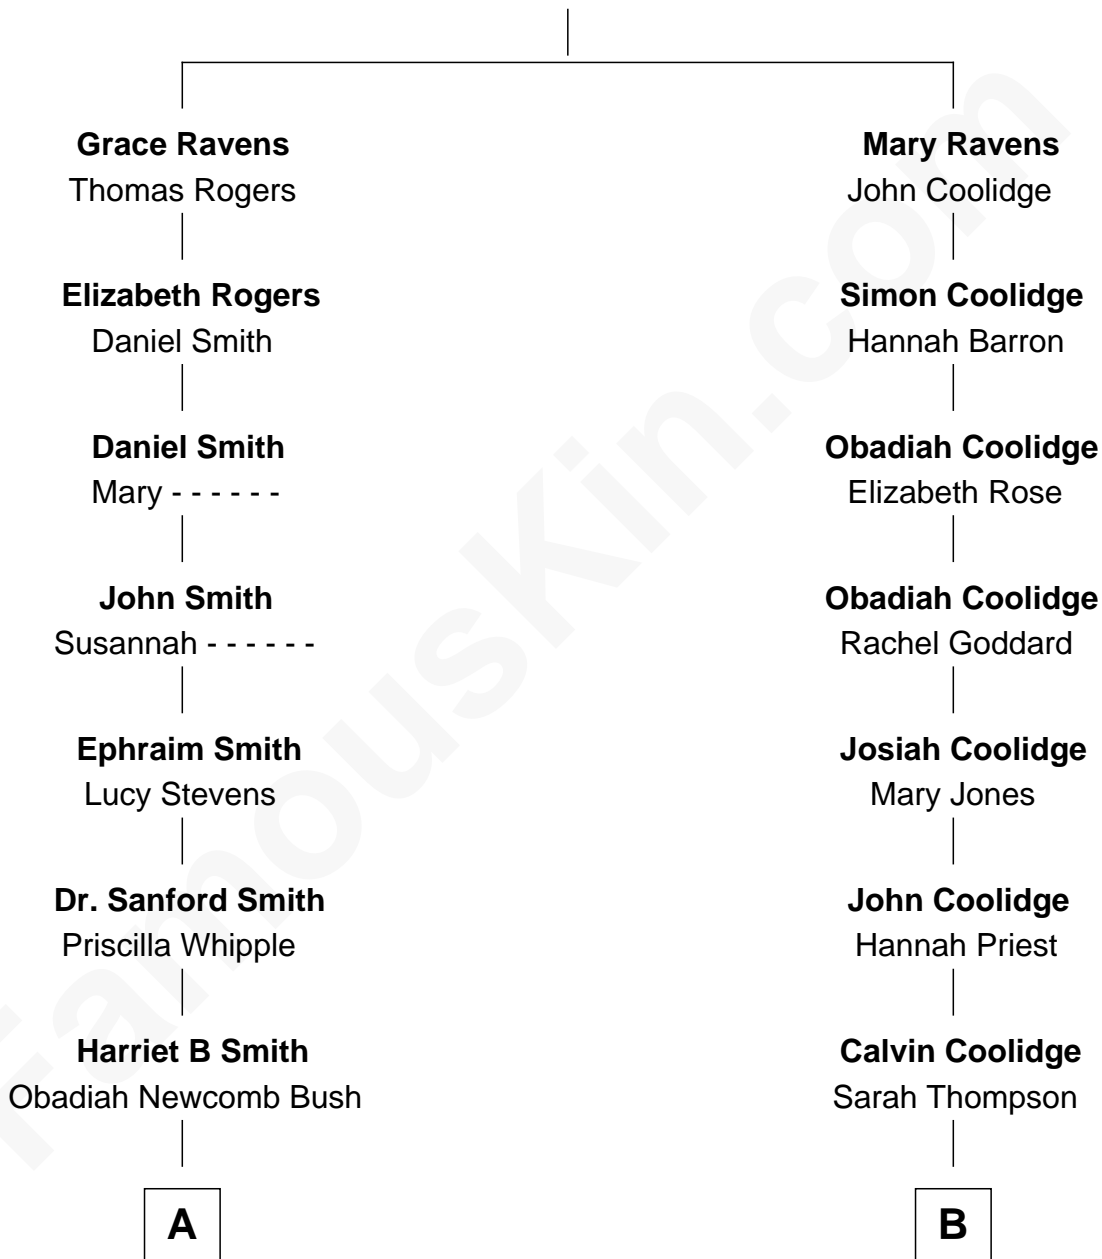

FamousKin.com Relationship Chart of

George H. W. Bush

41st U.S. President

9th cousin 1 time removed of

Calvin Coolidge

30th U.S. President

Rev. Richard Ravens

Elizabeth Hedge

A

Rev. James Smith Bush

Harriet Eleanor Fay

Samuel Prescott Bush

Flora Sheldon

Prescott Sheldon Bush

Dorothy Wear Walker

George H. W. Bush