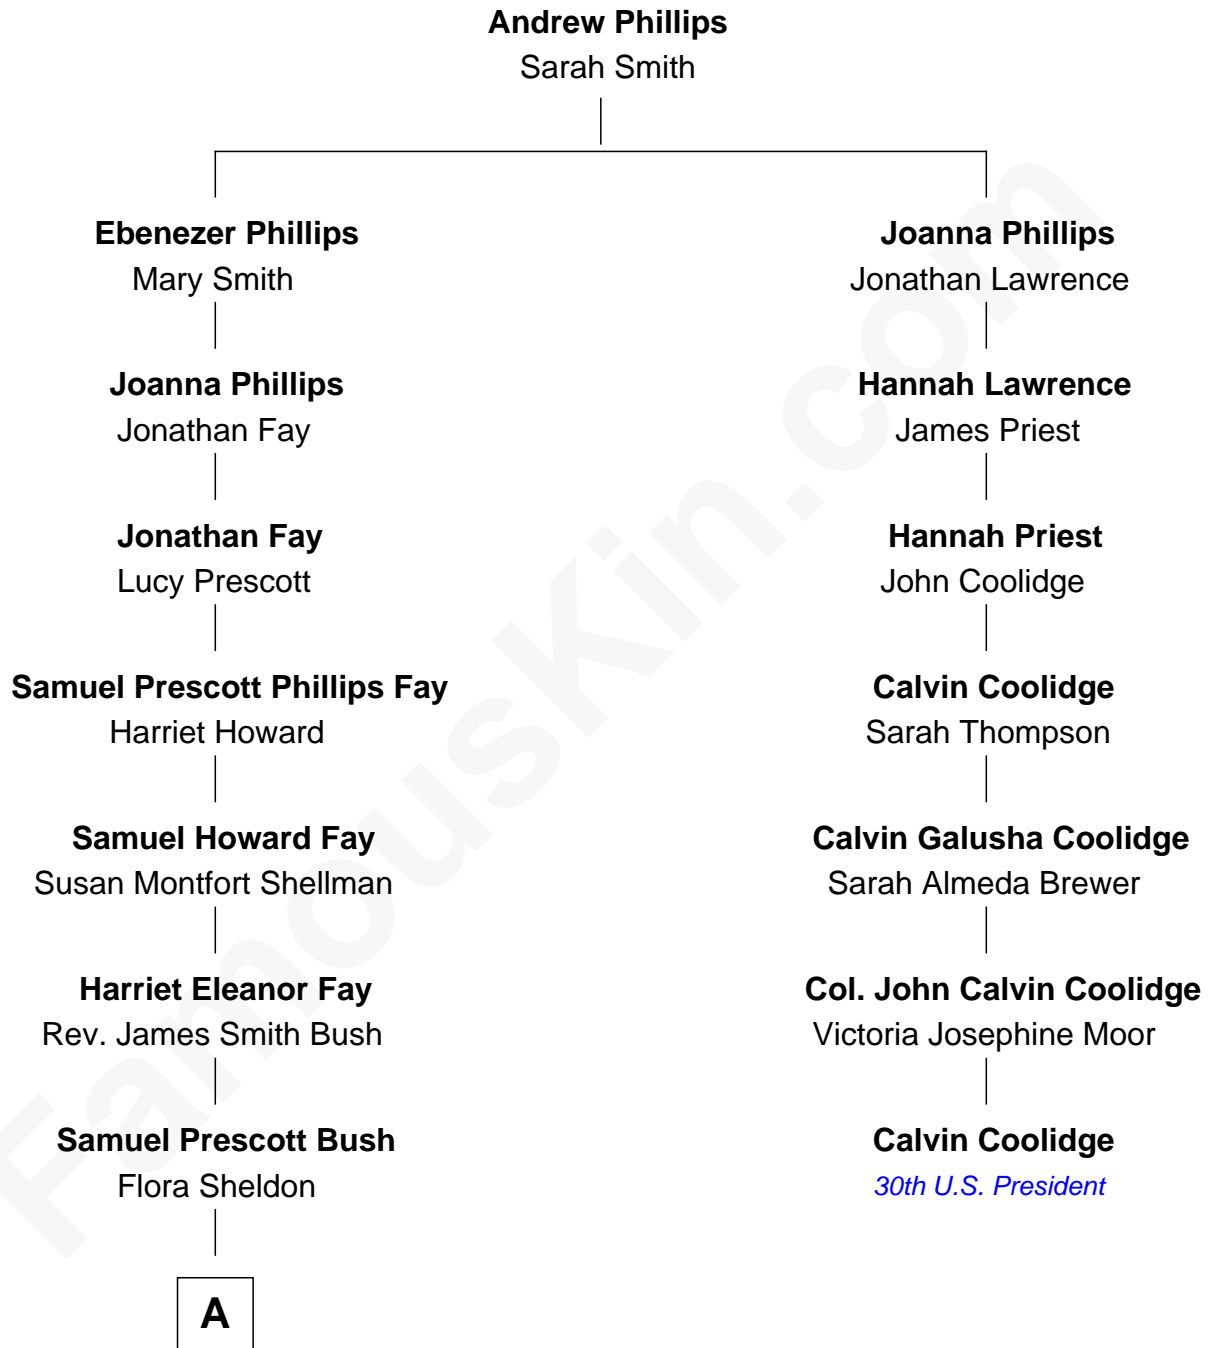

FamousKin.com Relationship Chart of

George H. W. Bush

41st U.S. President

6th cousin 2 times removed of

Calvin Coolidge

30th U.S. President

A

—
Prescott Sheldon Bush

Dorothy Wear Walker

—
George H. W. Bush

41st U.S. President

FamousKin.com