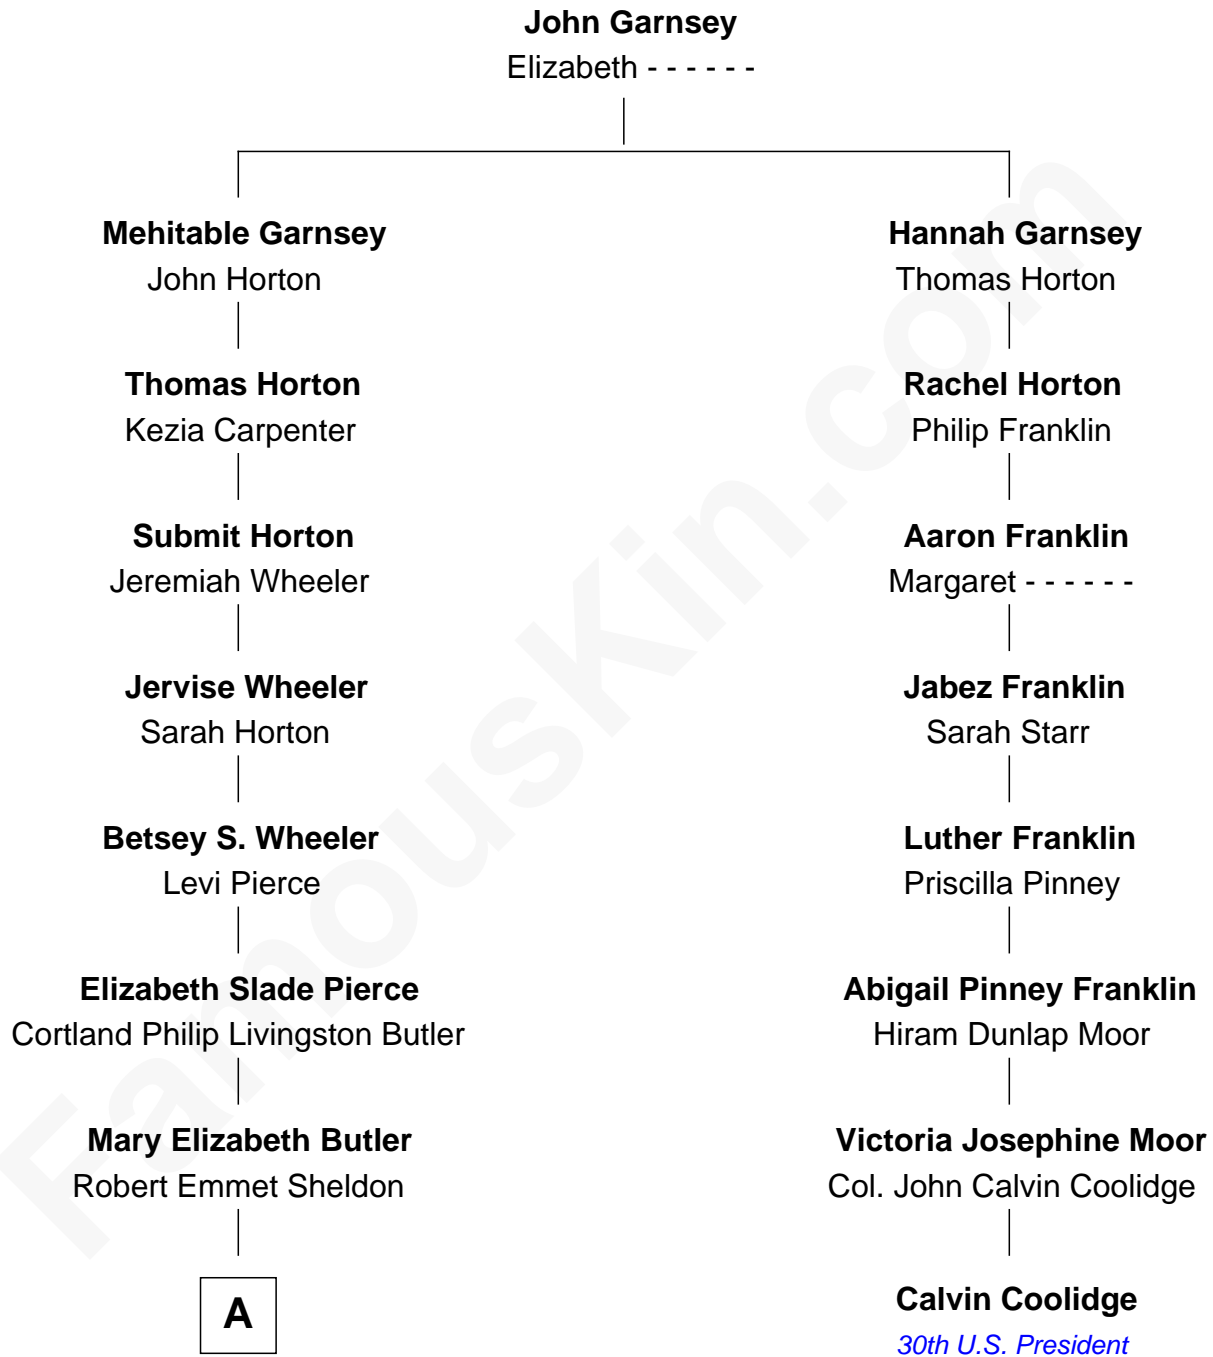

FamousKin.com Relationship Chart of

George H. W. Bush

41st U.S. President

7th cousin 2 times removed of

Calvin Coolidge

30th U.S. President

A

—
Flora Sheldon
Samuel Prescott Bush

—
Prescott Sheldon Bush
Dorothy Wear Walker

—
George H. W. Bush
41st U.S. President

FamousKin.com