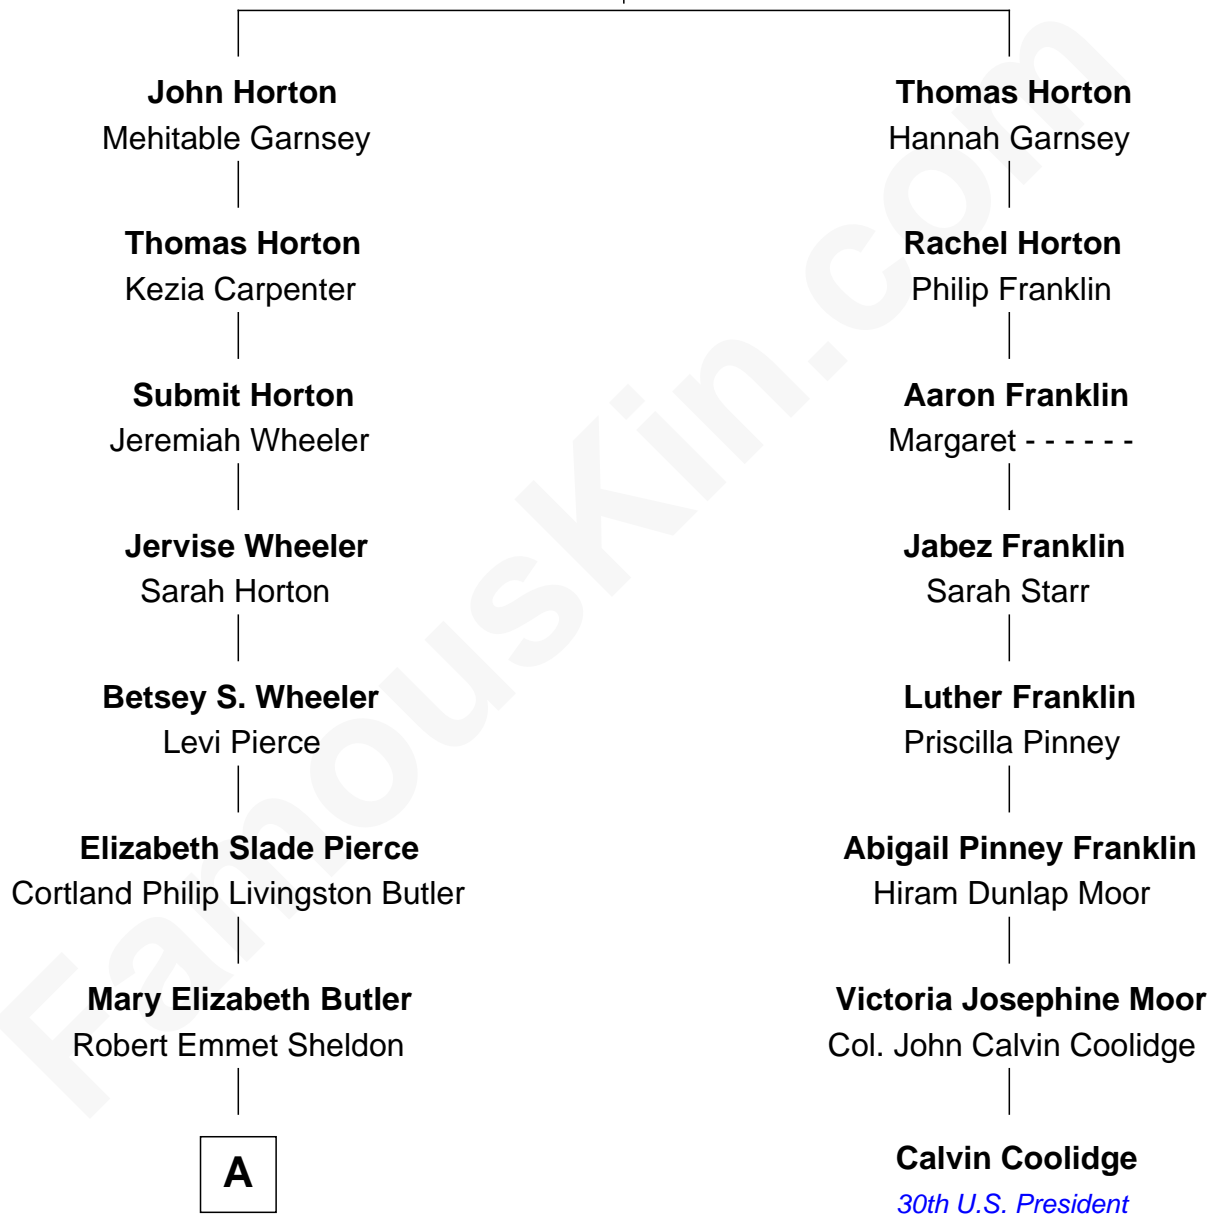

FamousKin.com Relationship Chart of

George H. W. Bush

41st U.S. President

7th cousin 2 times removed of

Calvin Coolidge

30th U.S. President

Thomas Horton

Sarah - - - - -

A

—
Flora Sheldon
Samuel Prescott Bush

—
Prescott Sheldon Bush
Dorothy Wear Walker

—
George H. W. Bush
41st U.S. President

FamousKin.com