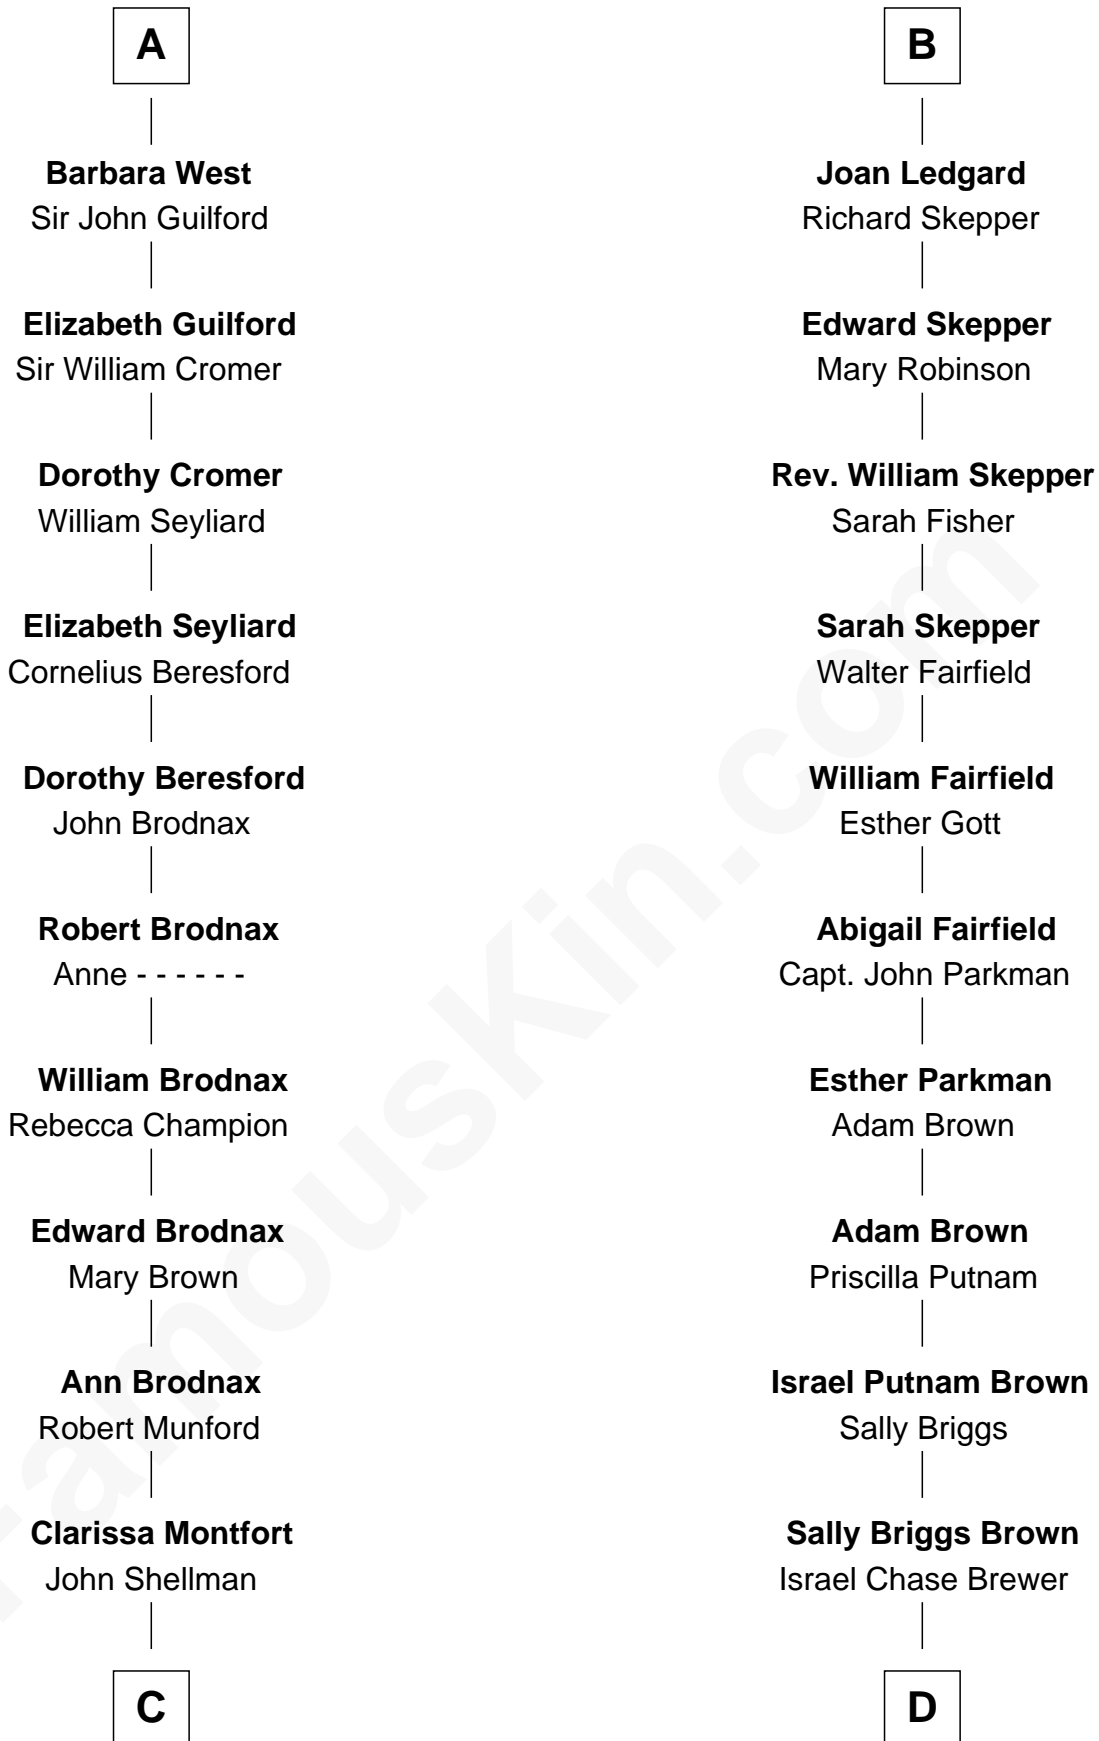

**FamousKin.com**  
**Relationship Chart of**  
**George H. W. Bush**  
*41st U.S. President*

19th cousin 2 times removed of  
**Calvin Coolidge**  
*30th U.S. President*

**C**

**Susan Montfort Shellman**

Samuel Howard Fay

**Harriet Eleanor Fay**

Rev. James Smith Bush

**Samuel Prescott Bush**

Flora Sheldon

**Prescott Sheldon Bush**

Dorothy Wear Walker

**George H. W. Bush**

*41st U.S. President*

**D**

**Sarah Almeda Brewer**

Calvin Galusha Coolidge

**Col. John Calvin Coolidge**

Victoria Josephine Moor

**Calvin Coolidge**

*30th U.S. President*