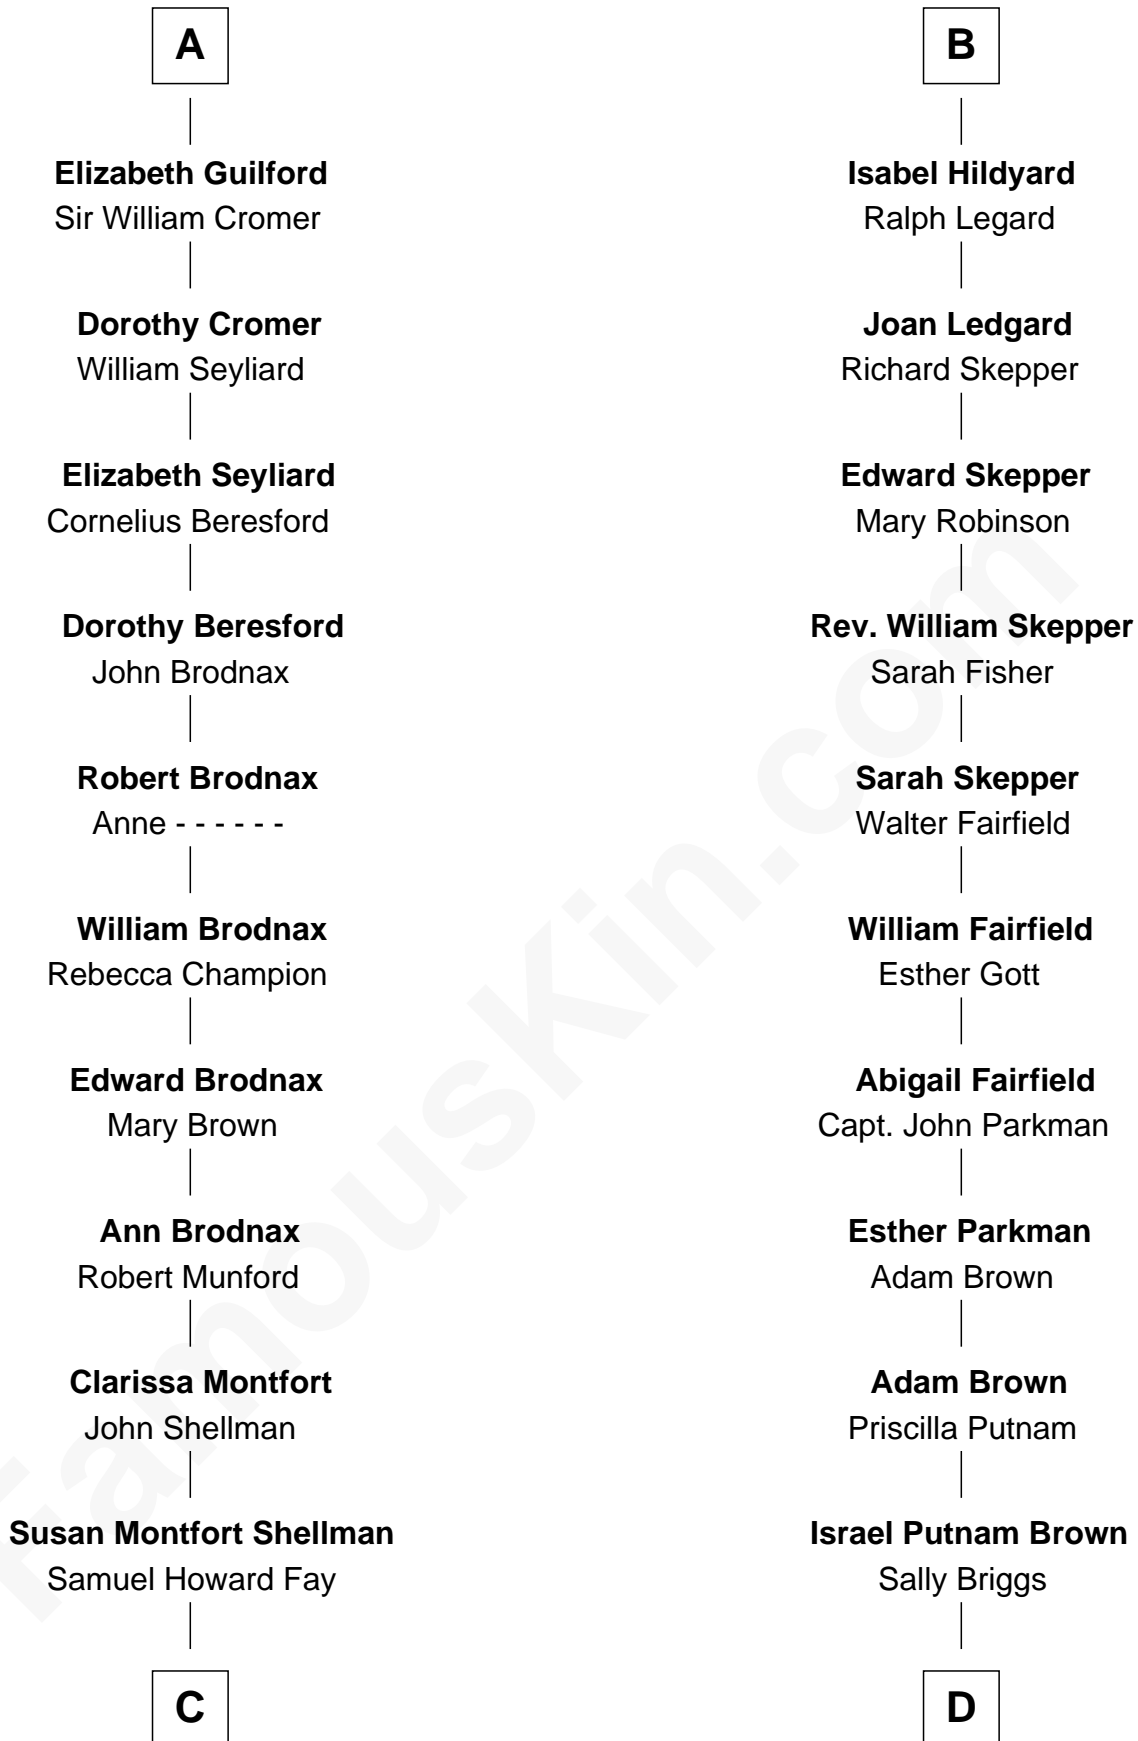

# FamousKin.com Relationship Chart of

**George H. W. Bush**

*41st U.S. President*

20th cousin of

**Calvin Coolidge**

*30th U.S. President*

**Henry Plantagenet**

Maud de Chaworth

**C**

**Harriet Eleanor Fay**  
Rev. James Smith Bush

**Samuel Prescott Bush**  
Flora Sheldon

**Prescott Sheldon Bush**  
Dorothy Wear Walker

**George H. W. Bush**  
*41st U.S. President*

**D**

**Sally Briggs Brown**  
Israel Chase Brewer

**Sarah Almeda Brewer**  
Calvin Galusha Coolidge

**Col. John Calvin Coolidge**  
Victoria Josephine Moor

**Calvin Coolidge**  
*30th U.S. President*