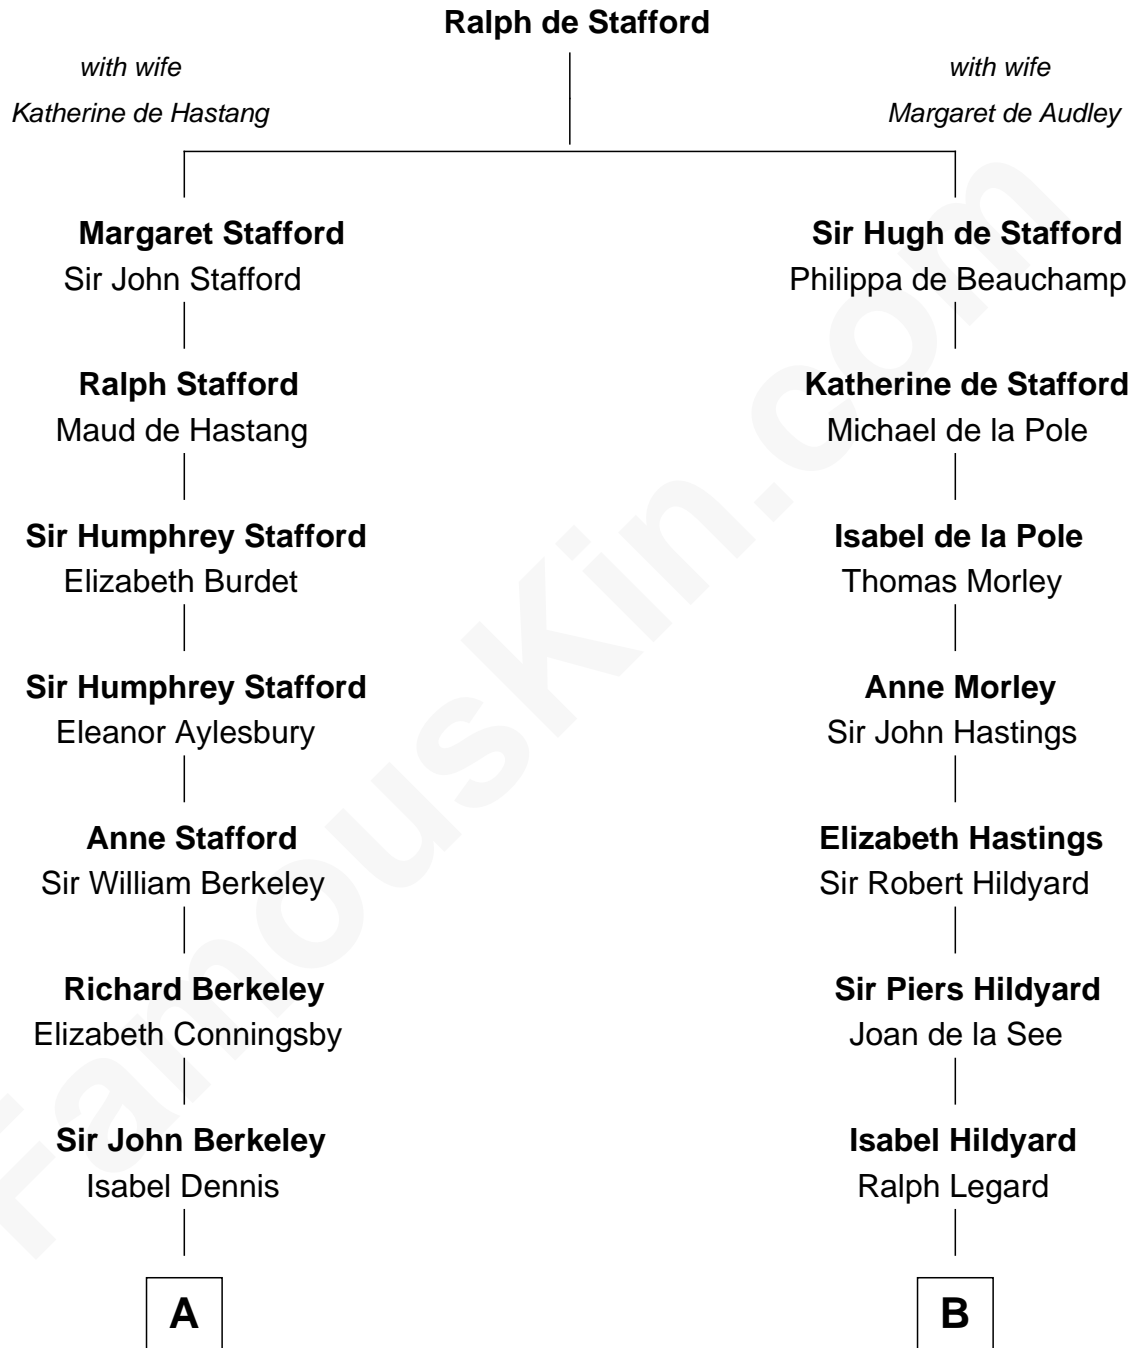

**FamousKin.com**  
**Relationship Chart of**  
**George H. W. Bush**  
*41st U.S. President*

19th cousin 2 times removed of

**Calvin Coolidge**  
*30th U.S. President*

**C**

**Samuel Howard Fay**  
Susan Montfort Shellman

**Harriet Eleanor Fay**  
Rev. James Smith Bush

**Samuel Prescott Bush**  
Flora Sheldon

**Prescott Sheldon Bush**  
Dorothy Wear Walker

**George H. W. Bush**  
*41st U.S. President*

**D**

**Sarah Almeda Brewer**  
Calvin Galusha Coolidge

**Col. John Calvin Coolidge**  
Victoria Josephine Moor

**Calvin Coolidge**  
*30th U.S. President*