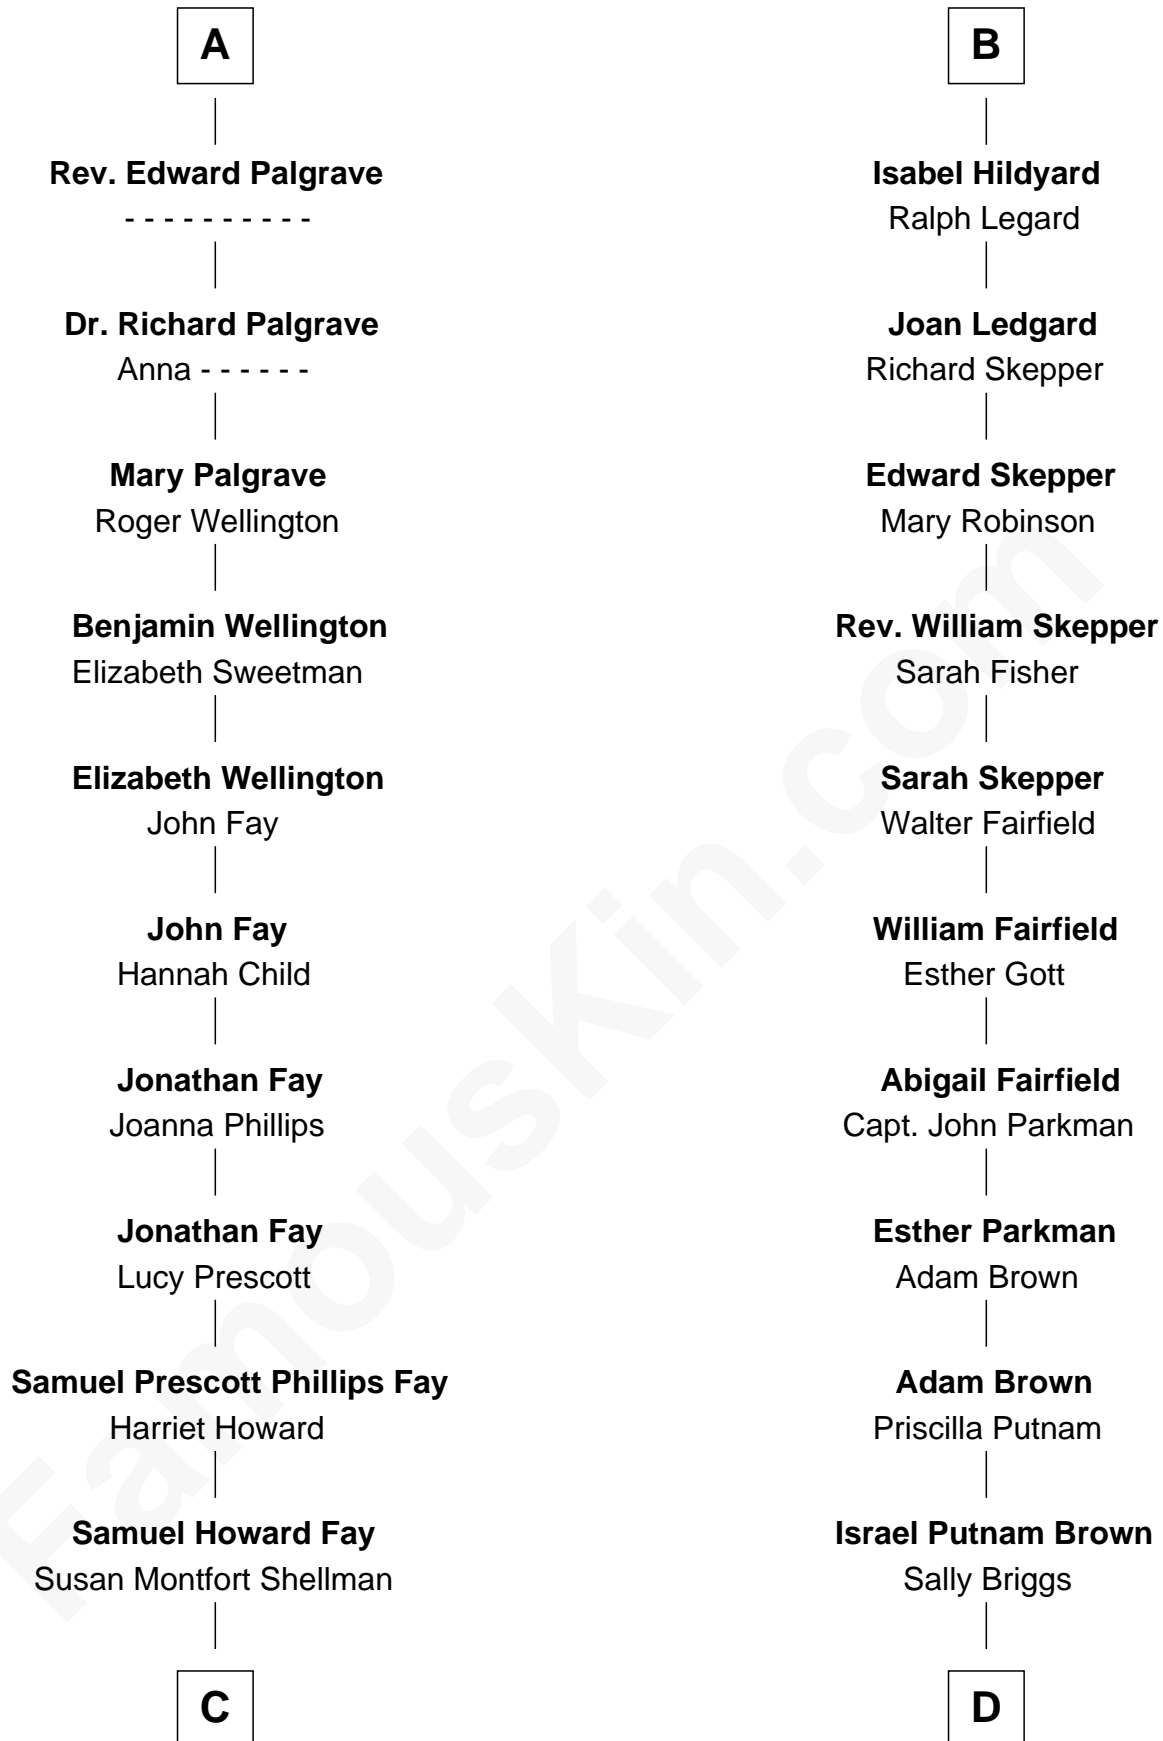

FamousKin.com Relationship Chart of

George H. W. Bush

41st U.S. President

20th cousin of

Calvin Coolidge

30th U.S. President

C

Harriet Eleanor Fay
Rev. James Smith Bush

Samuel Prescott Bush
Flora Sheldon

Prescott Sheldon Bush
Dorothy Wear Walker

George H. W. Bush
41st U.S. President

D

Sally Briggs Brown
Israel Chase Brewer

Sarah Almeda Brewer
Calvin Galusha Coolidge

Col. John Calvin Coolidge
Victoria Josephine Moor