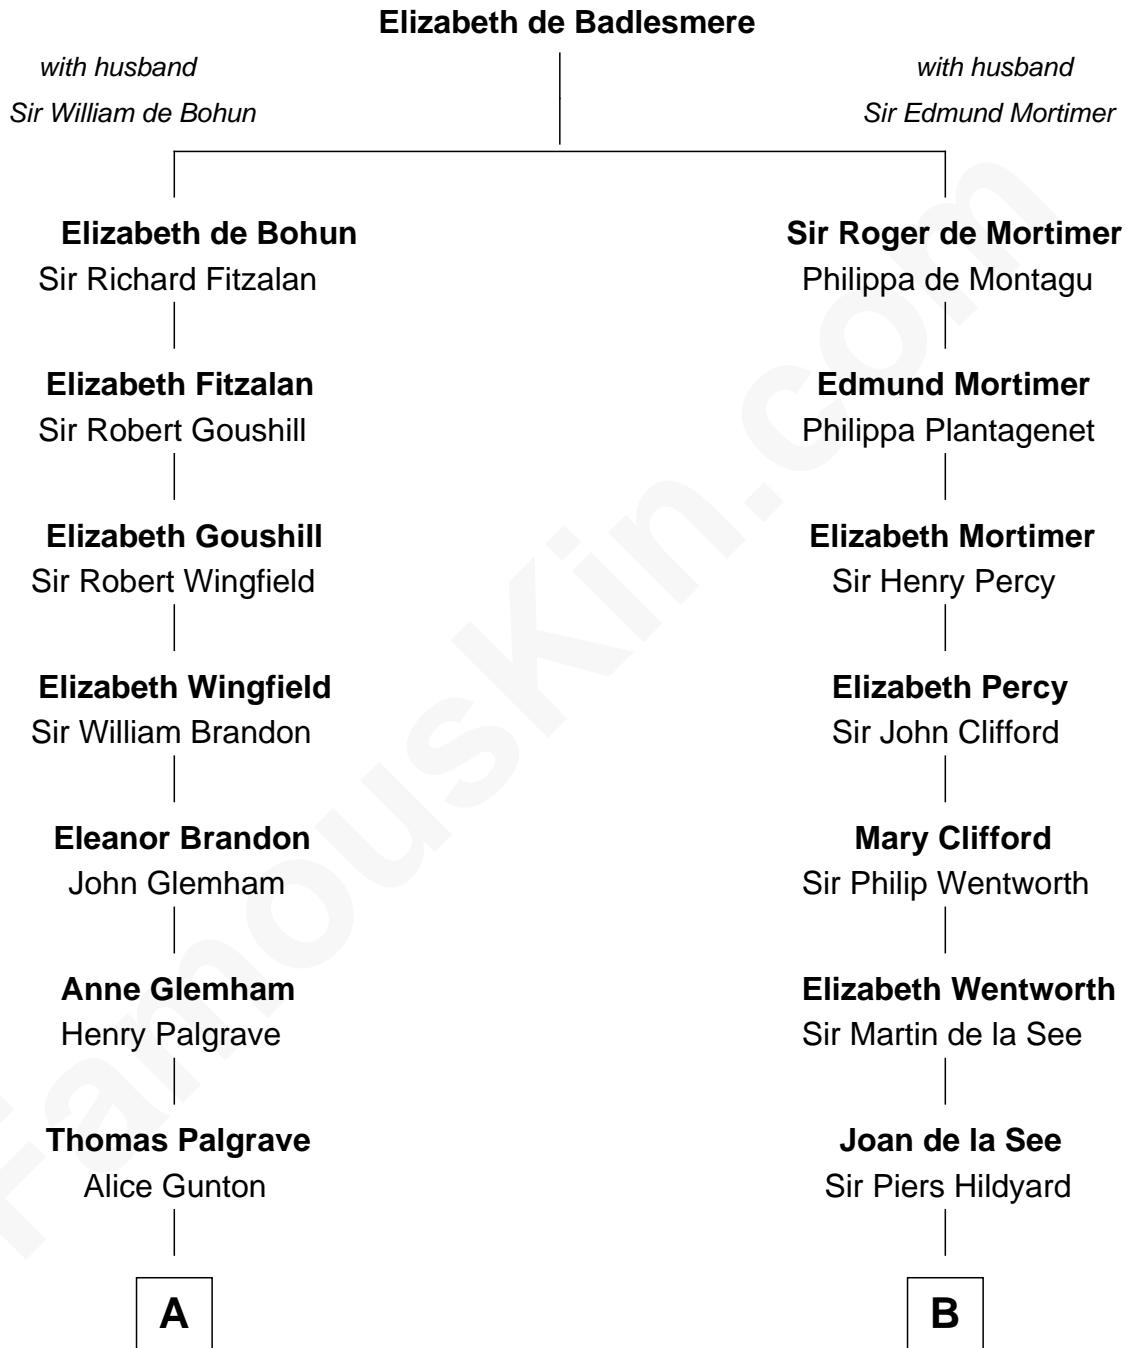

FamousKin.com Relationship Chart of

George H. W. Bush

41st U.S. President

20th cousin of

Calvin Coolidge

30th U.S. President

C

Harriet Eleanor Fay
Rev. James Smith Bush

Samuel Prescott Bush
Flora Sheldon

Prescott Sheldon Bush
Dorothy Wear Walker

George H. W. Bush
41st U.S. President

D

Sally Briggs Brown
Israel Chase Brewer

Sarah Almeda Brewer
Calvin Galusha Coolidge

Col. John Calvin Coolidge
Victoria Josephine Moor