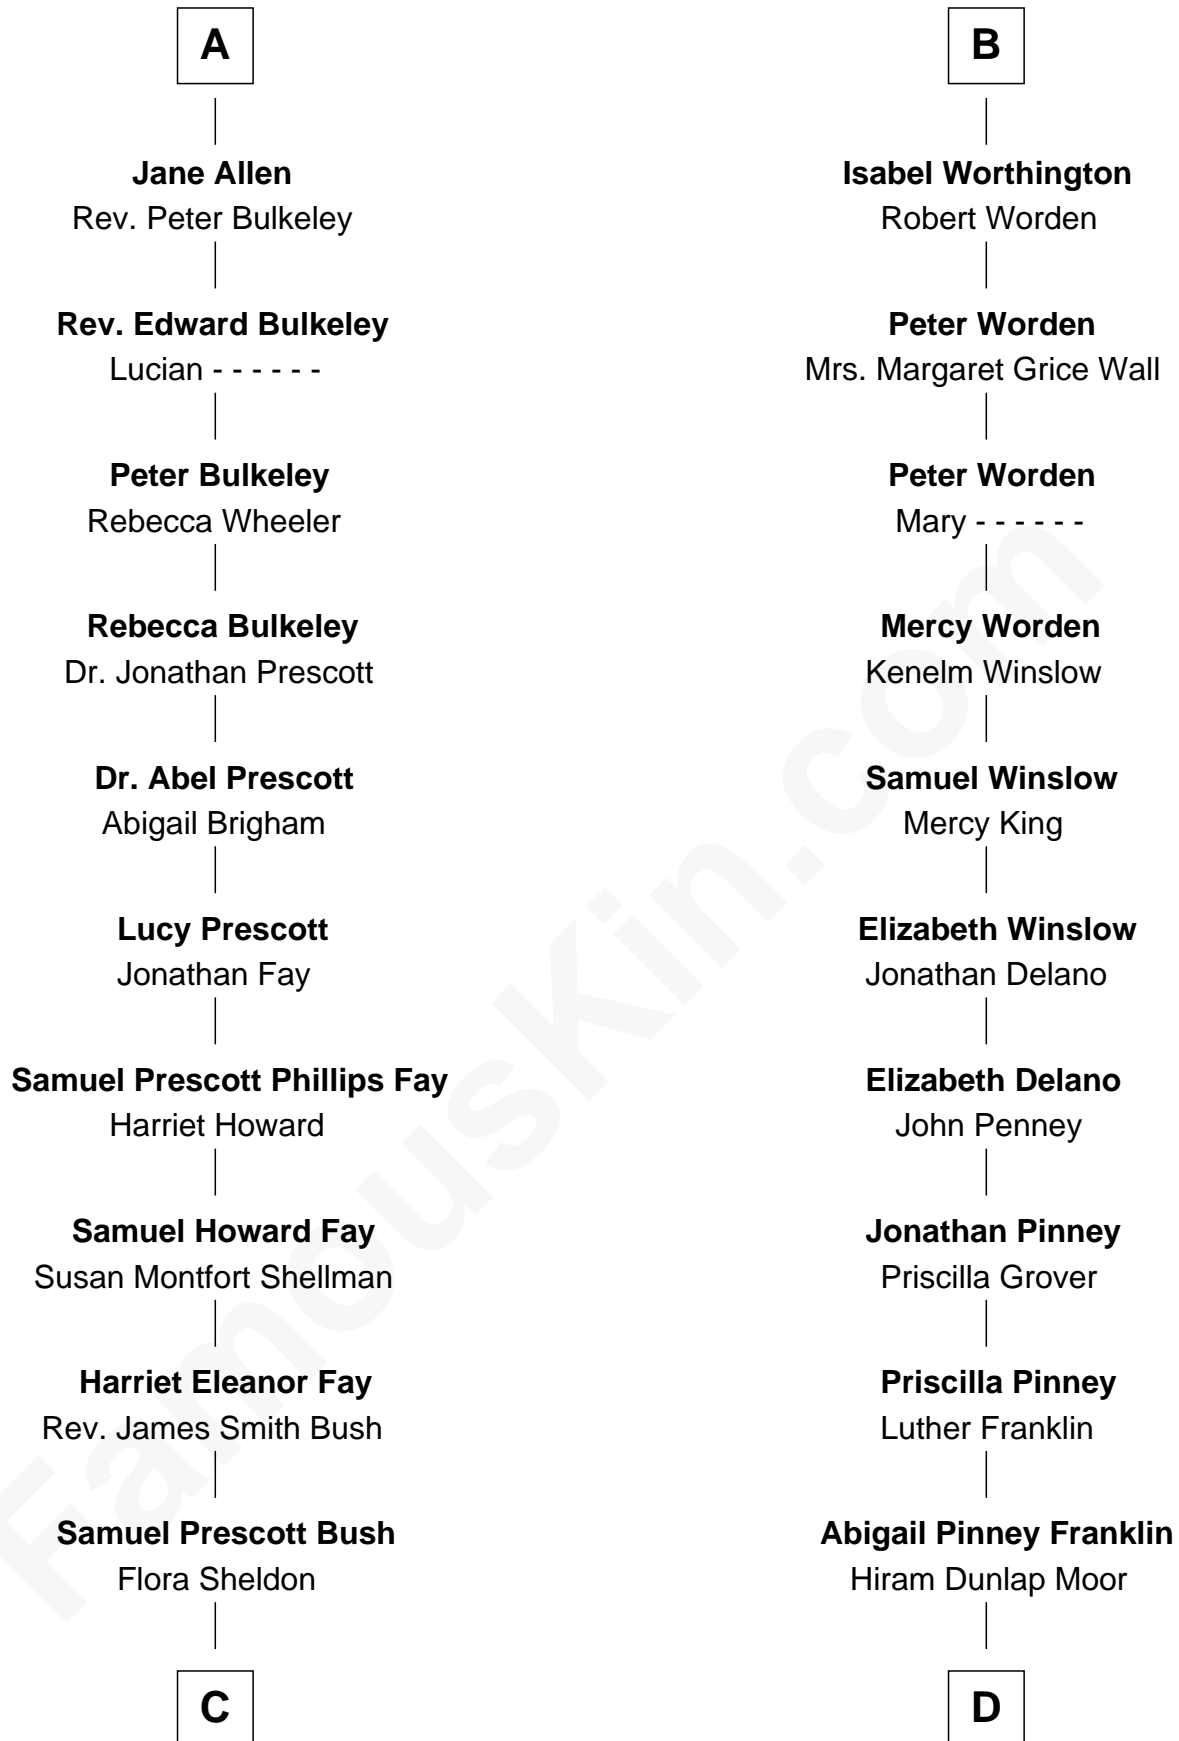

# FamousKin.com Relationship Chart of

**George H. W. Bush**

*41st U.S. President*

18th cousin of

**Calvin Coolidge**

*30th U.S. President*

**C**

**Prescott Sheldon Bush**

Dorothy Wear Walker

**George H. W. Bush**

*41st U.S. President*

**D**

**Victoria Josephine Moor**

Col. John Calvin Coolidge

**Calvin Coolidge**

*30th U.S. President*