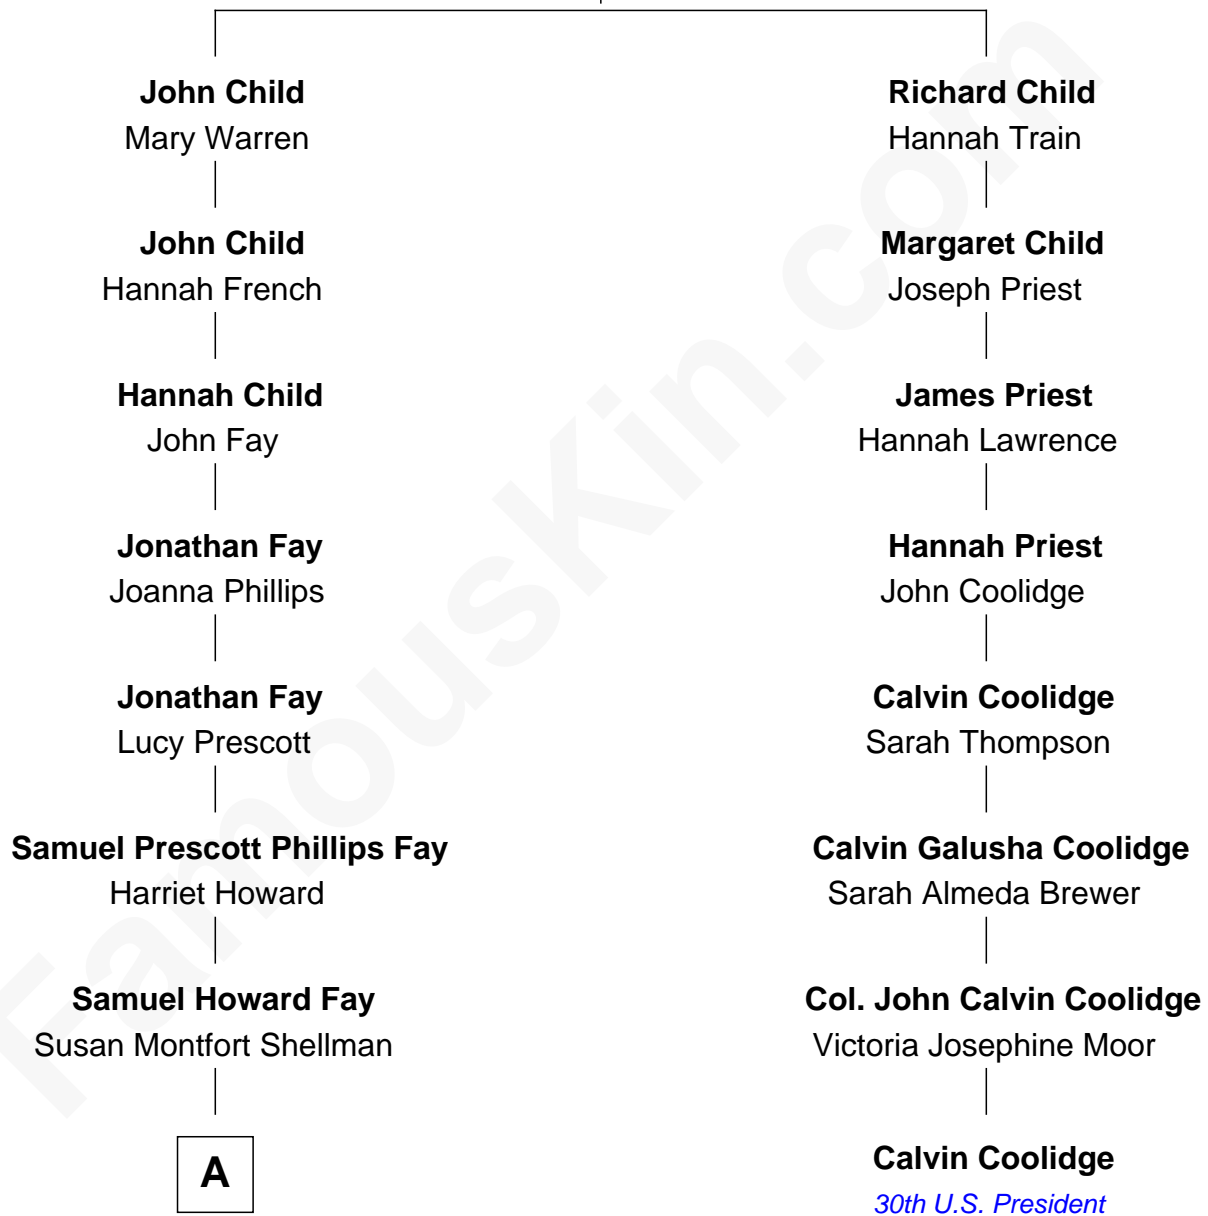

FamousKin.com Relationship Chart of

George H. W. Bush

41st U.S. President

7th cousin 3 times removed of

Calvin Coolidge

30th U.S. President

Joshua Child

Mary Sadler

A

Harriet Eleanor Fay
Rev. James Smith Bush

Samuel Prescott Bush
Flora Sheldon

Prescott Sheldon Bush
Dorothy Wear Walker

George H. W. Bush
41st U.S. President

FamousKin.com