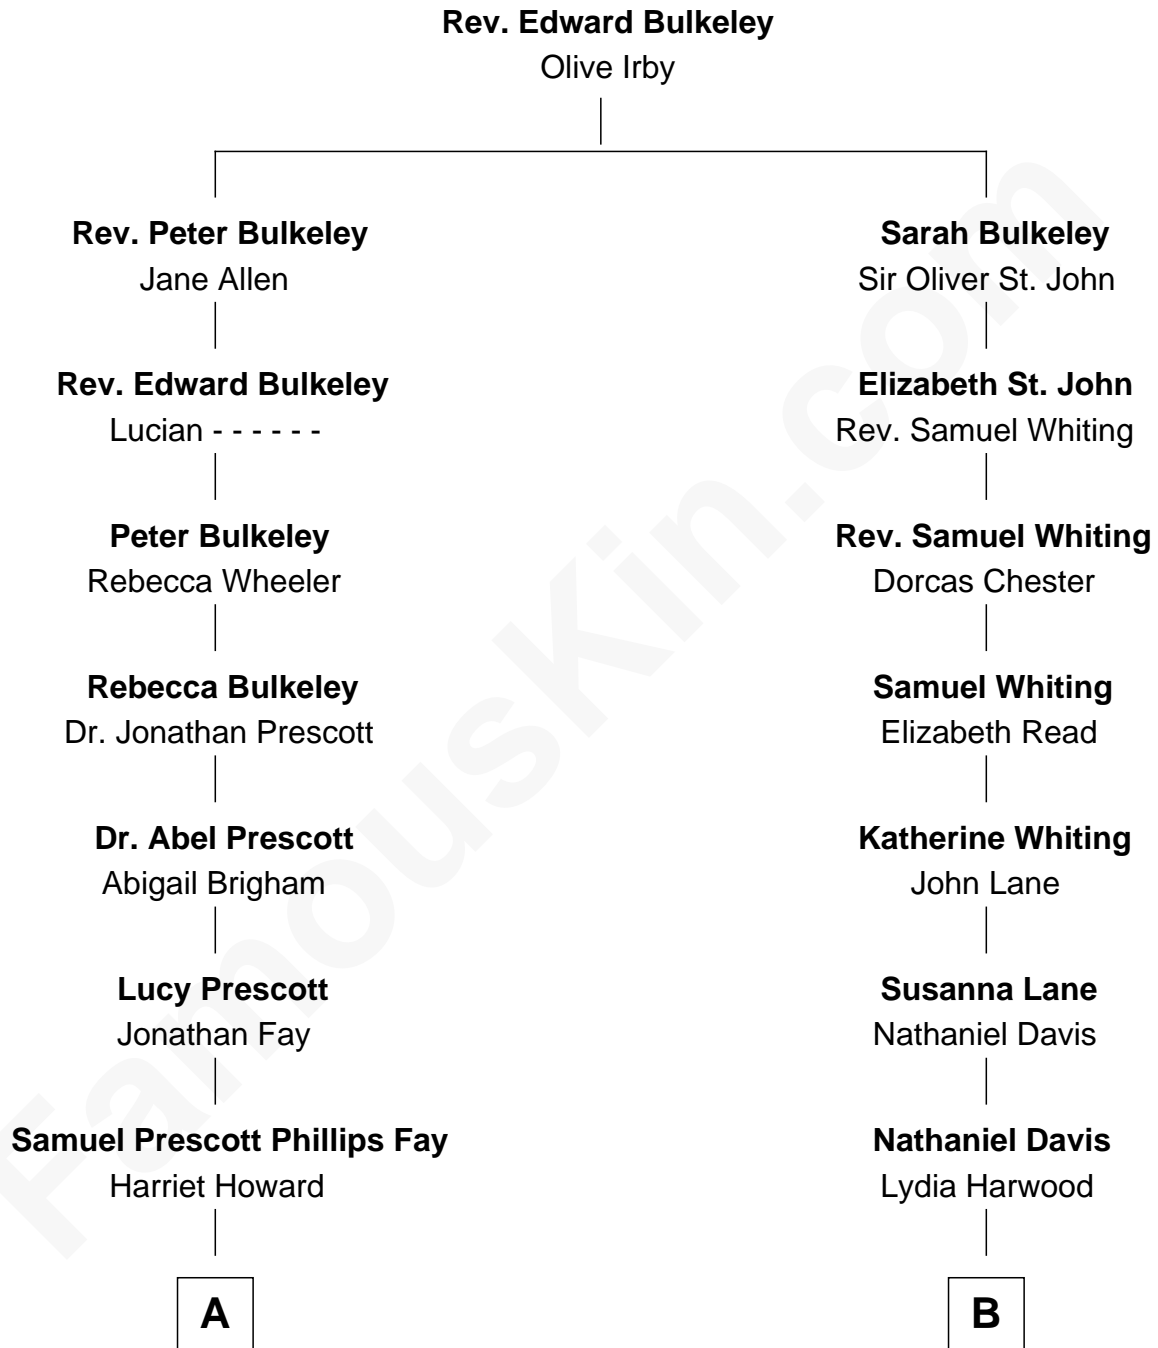

FamousKin.com Relationship Chart of

George H. W. Bush

41st U.S. President

10th cousin 1 time removed of

Calvin Coolidge

30th U.S. President

A

Samuel Howard Fay
Susan Montfort Shellman

Harriet Eleanor Fay
Rev. James Smith Bush

Samuel Prescott Bush
Flora Sheldon

Prescott Sheldon Bush
Dorothy Wear Walker

George H. W. Bush
41st U.S. President

B

Mary Davis
John Dunlap Moor

Hiram Dunlap Moor
Abigail Pinney Franklin