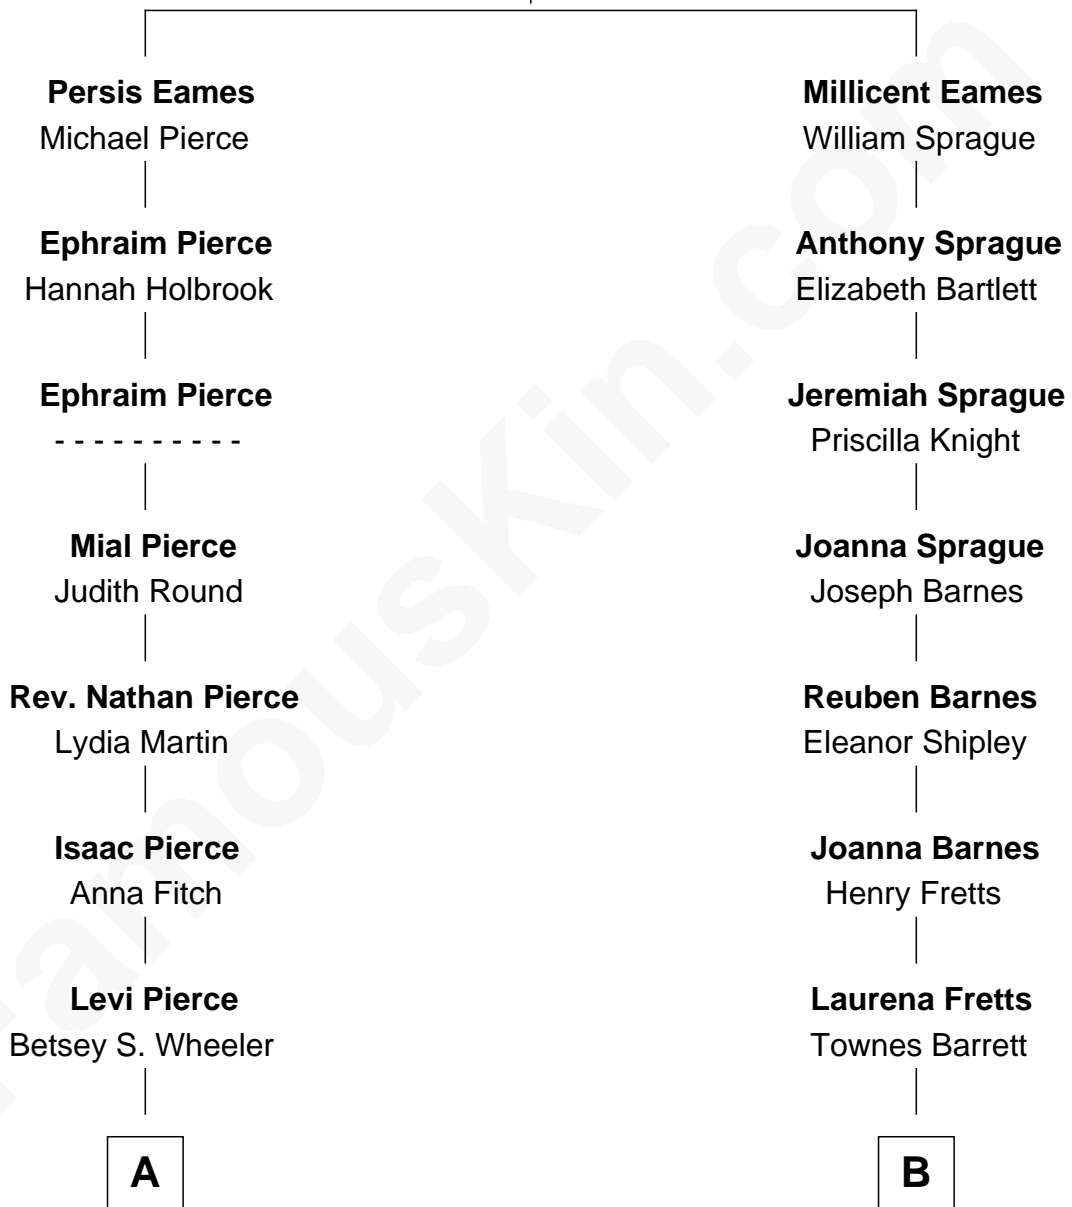

FamousKin.com
Relationship Chart of
George H. W. Bush
41st U.S. President

8th cousin 3 times removed of
Grace (Goodhue) Coolidge
First Lady of President Calvin Coolidge

Anthony Eames
 Margery - - - - -

A

Elizabeth Slade Pierce
Cortland Philip Livingston Butler

Mary Elizabeth Butler
Robert Emmet Sheldon

Flora Sheldon
Samuel Prescott Bush

Prescott Sheldon Bush
Dorothy Wear Walker

George H. W. Bush
41st U.S. President