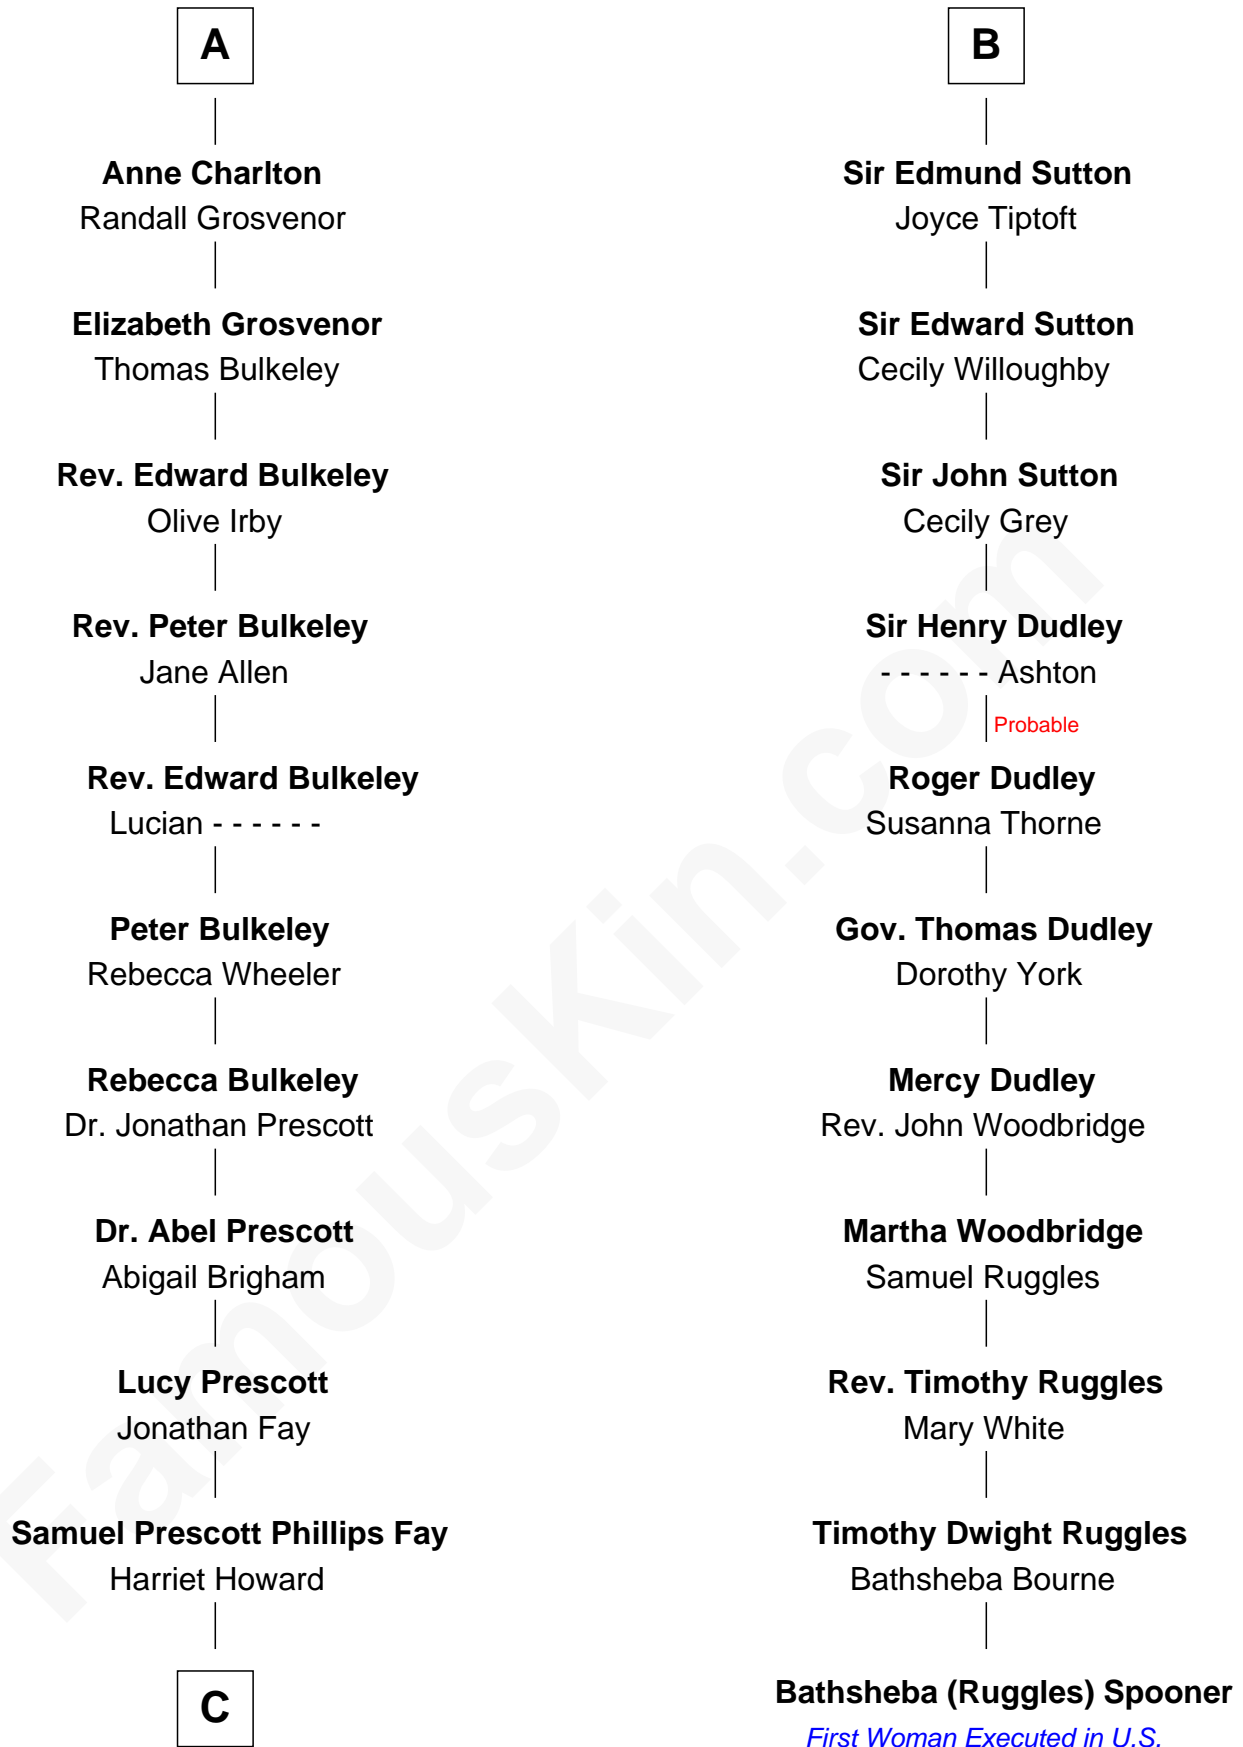

FamousKin.com
Relationship Chart of
George H. W. Bush
41st U.S. President

17th cousin 4 times removed of

Bathsheba (Ruggles) Spooner

First woman executed for murder in U.S. by non-British government

C

—
Samuel Howard Fay
Susan Montfort Shellman

—
Harriet Eleanor Fay
Rev. James Smith Bush

—
Samuel Prescott Bush
Flora Sheldon

—
Prescott Sheldon Bush
Dorothy Wear Walker

—
George H. W. Bush
41st U.S. President

FamousKin.com