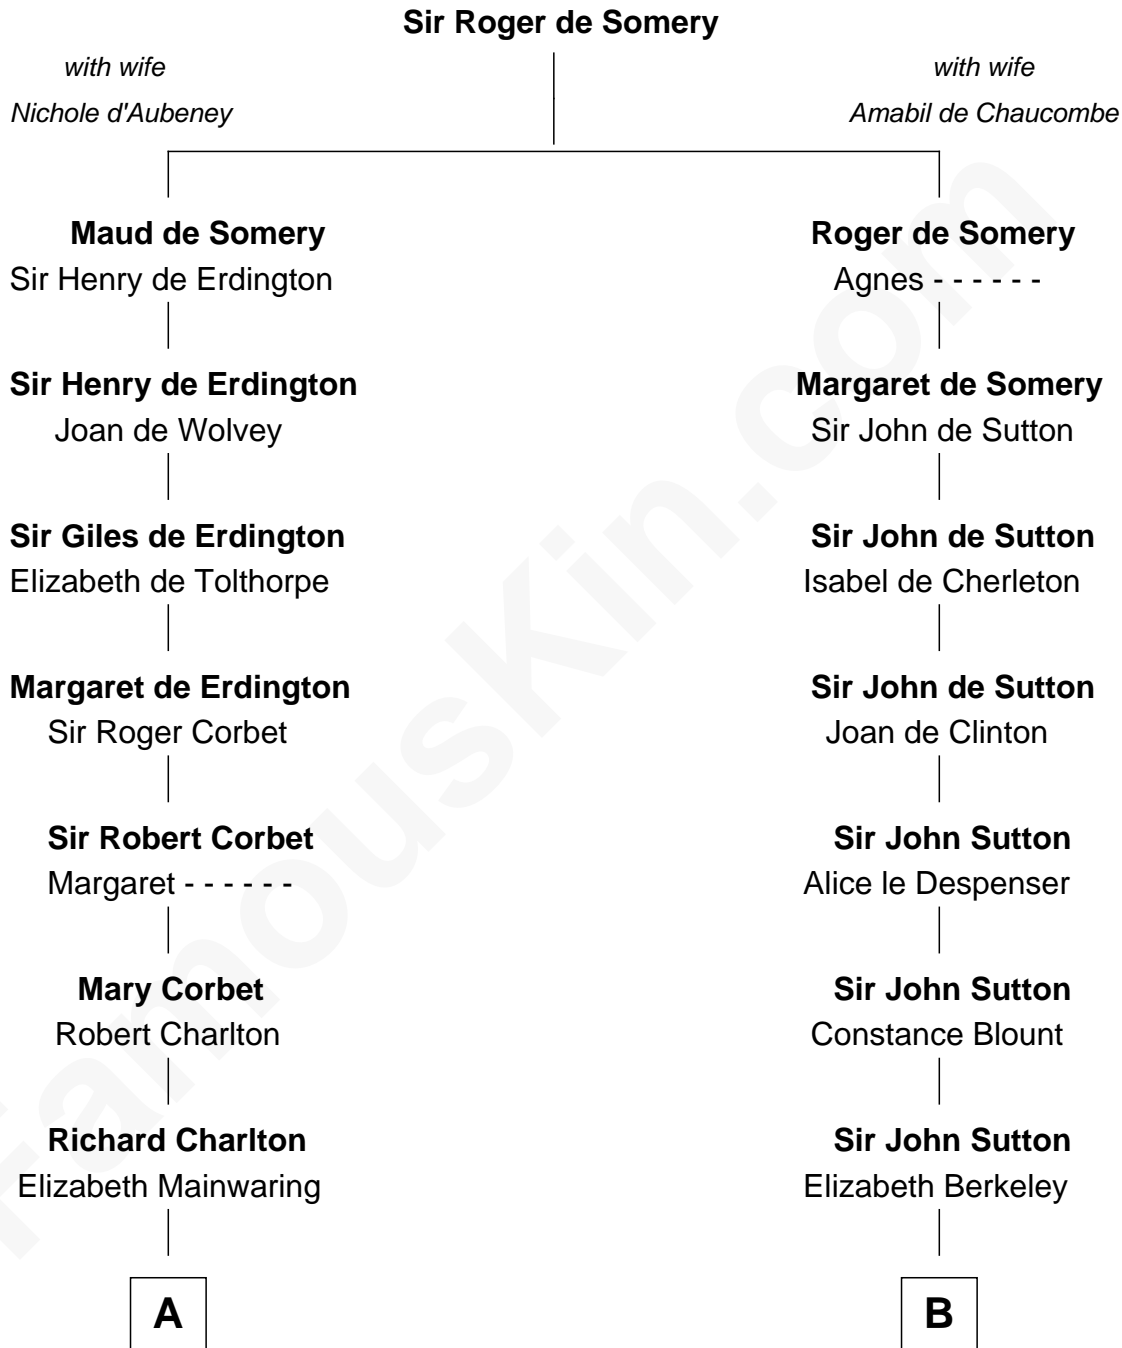

FamousKin.com
Relationship Chart of
George H. W. Bush
41st U.S. President

17th cousin 4 times removed of

Bathsheba (Ruggles) Spooner

First woman executed for murder in U.S. by non-British government

C

—
Samuel Howard Fay
Susan Montfort Shellman

—
Harriet Eleanor Fay
Rev. James Smith Bush

—
Samuel Prescott Bush
Flora Sheldon

—
Prescott Sheldon Bush
Dorothy Wear Walker

—
George H. W. Bush
41st U.S. President

FamousKin.com