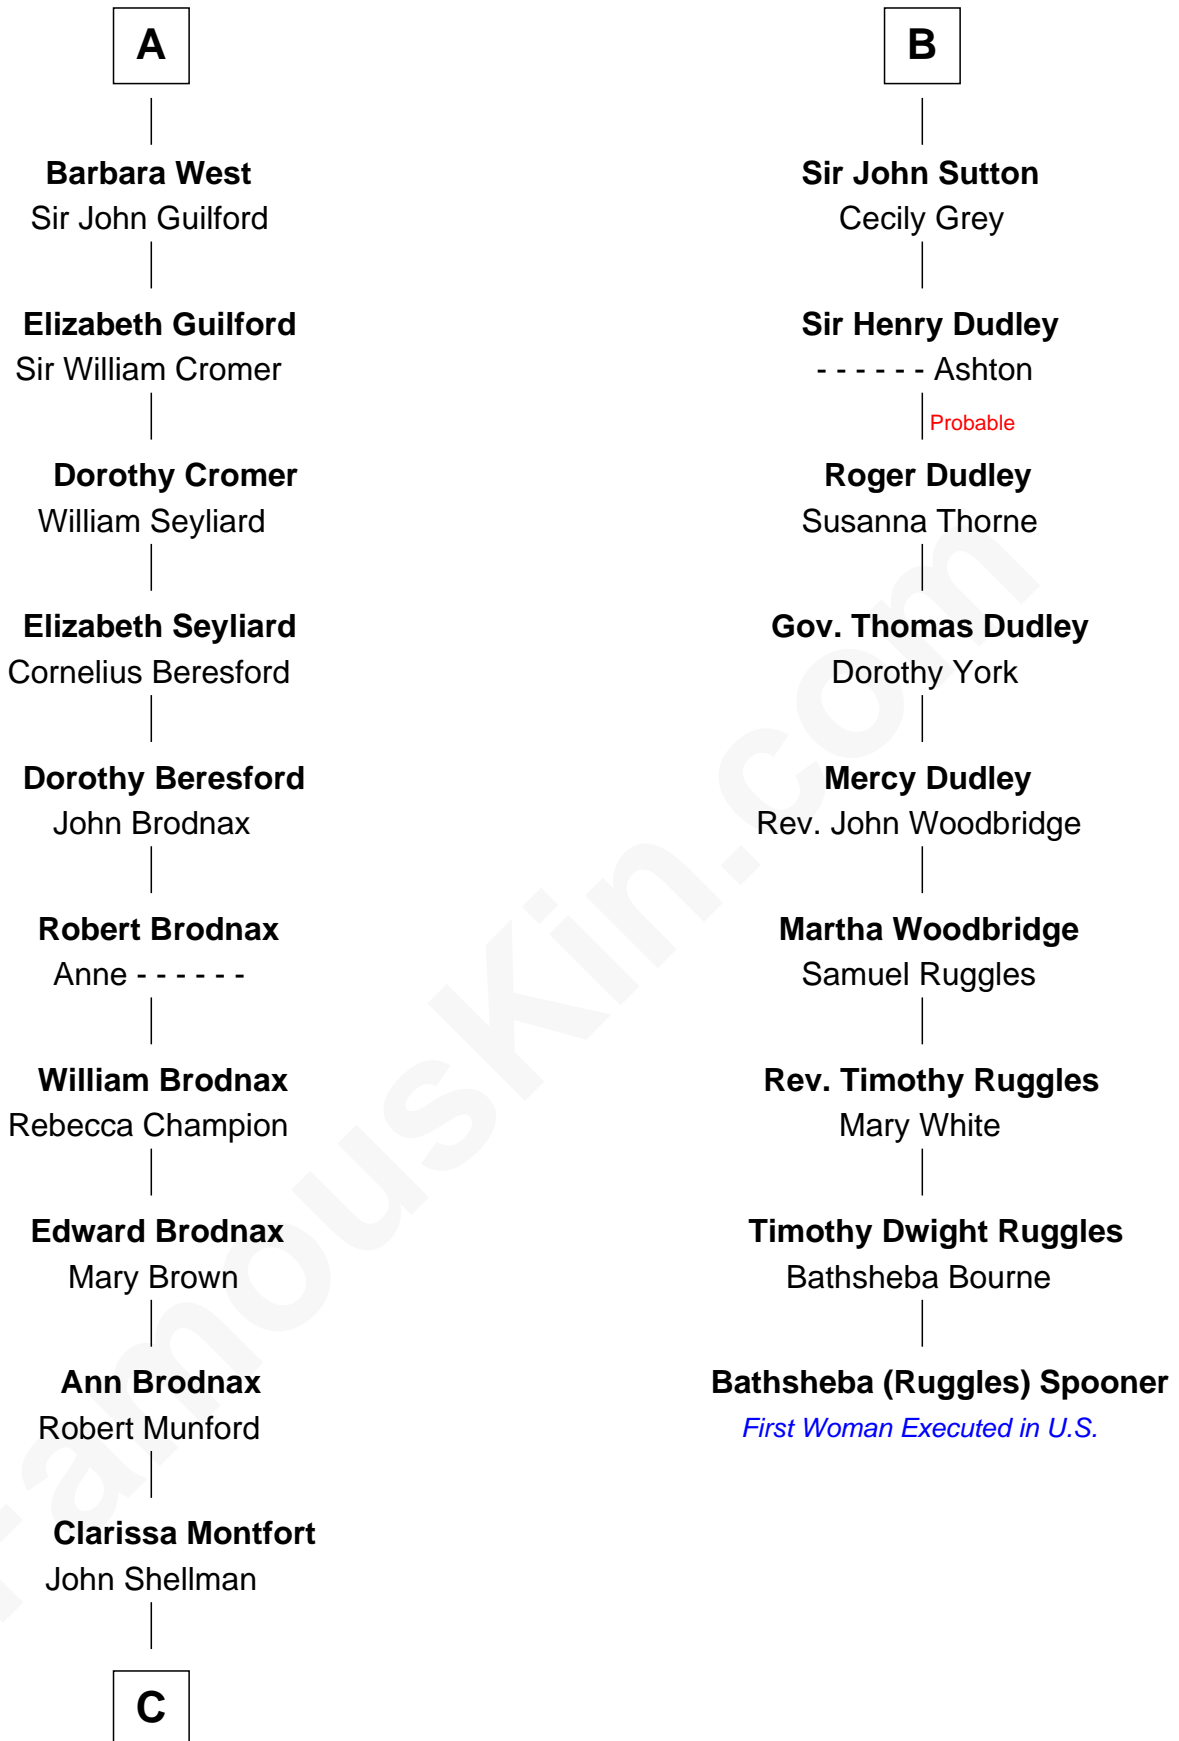

**FamousKin.com**  
**Relationship Chart of**  
**George H. W. Bush**  
*41st U.S. President*

15th cousin 6 times removed of

**Bathsheba (Ruggles) Spooner**

*First woman executed for murder in U.S. by non-British government*

**Joan de la Warre**

Sir Thomas West

**Sir Reynold West**

Margaret Thorley

**Sir Richard West**

Katherine Hungerford

**Sir Thomas West**

Eleanor Copley

**A**

**Maud de Chaworth**

Henry Plantagenet

**Eleanor Plantagenet**

Richard Fitzalan

**Alice Fitzalan**

Sir Thomas de Holand

**Eleanor Holand**

Edward Cherleton

**Joyce Cherleton**

Sir John Tiptoft

**Joyce Tiptoft**

Sir Edmund Sutton

**Sir Edward Sutton**

Cecily Willoughby

**B**