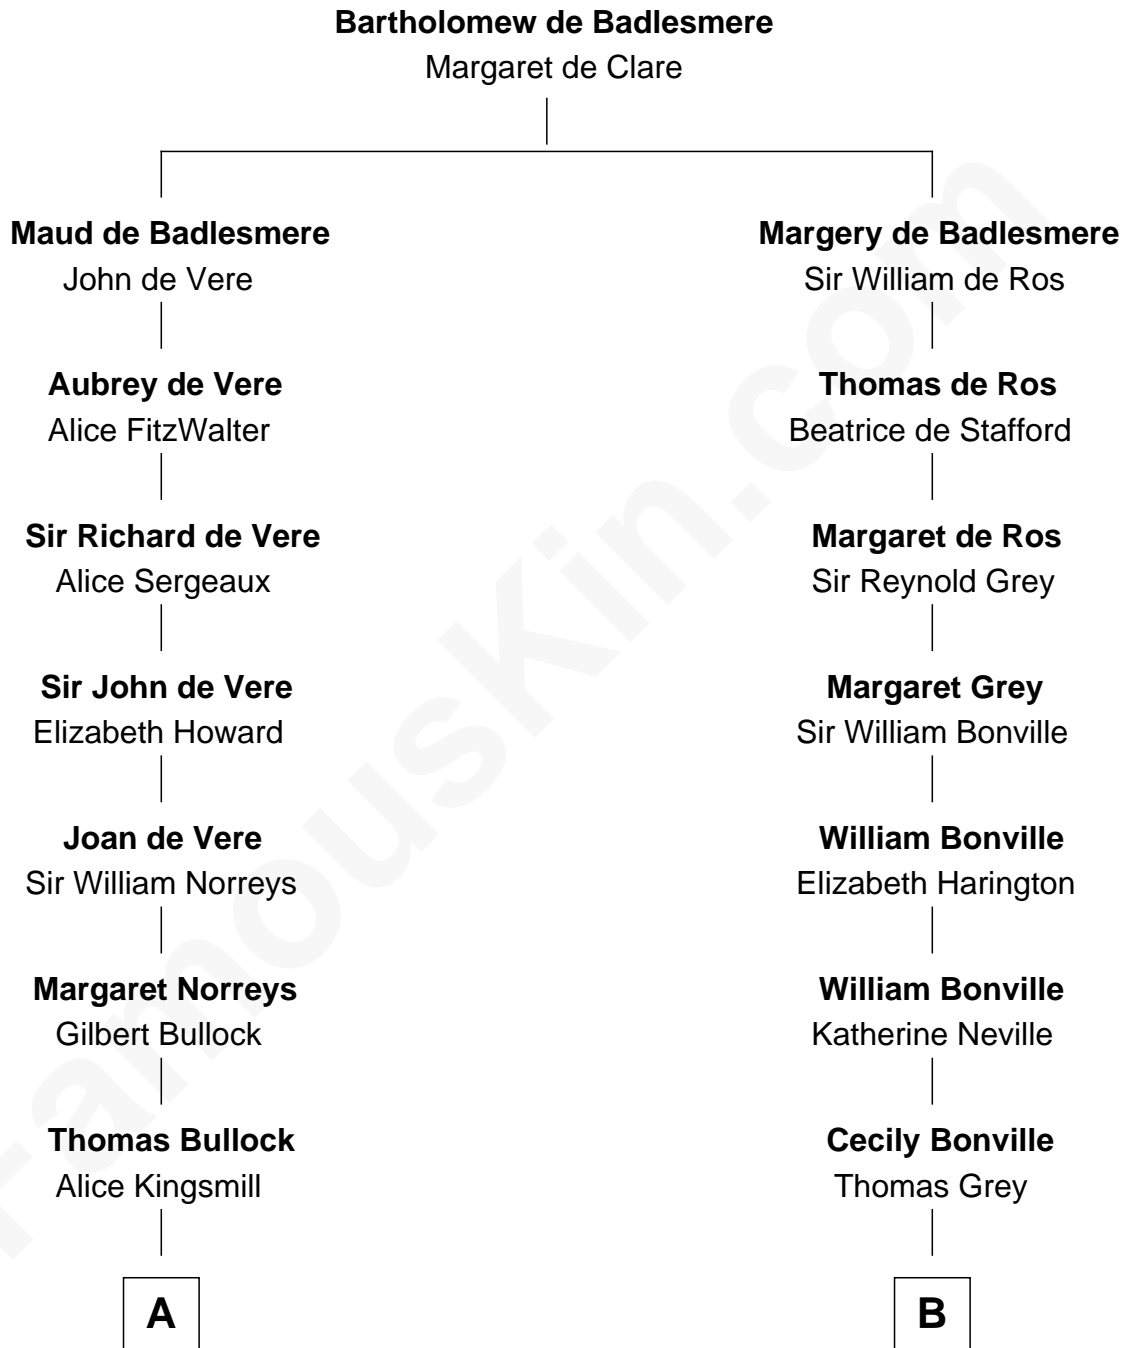

FamousKin.com
Relationship Chart of
George H. W. Bush
41st U.S. President

15th cousin 5 times removed of

Bathsheba (Ruggles) Spooner

First woman executed for murder in U.S. by non-British government

C

—
Harriet Eleanor Fay
Rev. James Smith Bush

—
Samuel Prescott Bush
Flora Sheldon

—
Prescott Sheldon Bush
Dorothy Wear Walker

—
George H. W. Bush
41st U.S. President

FamousKin.com