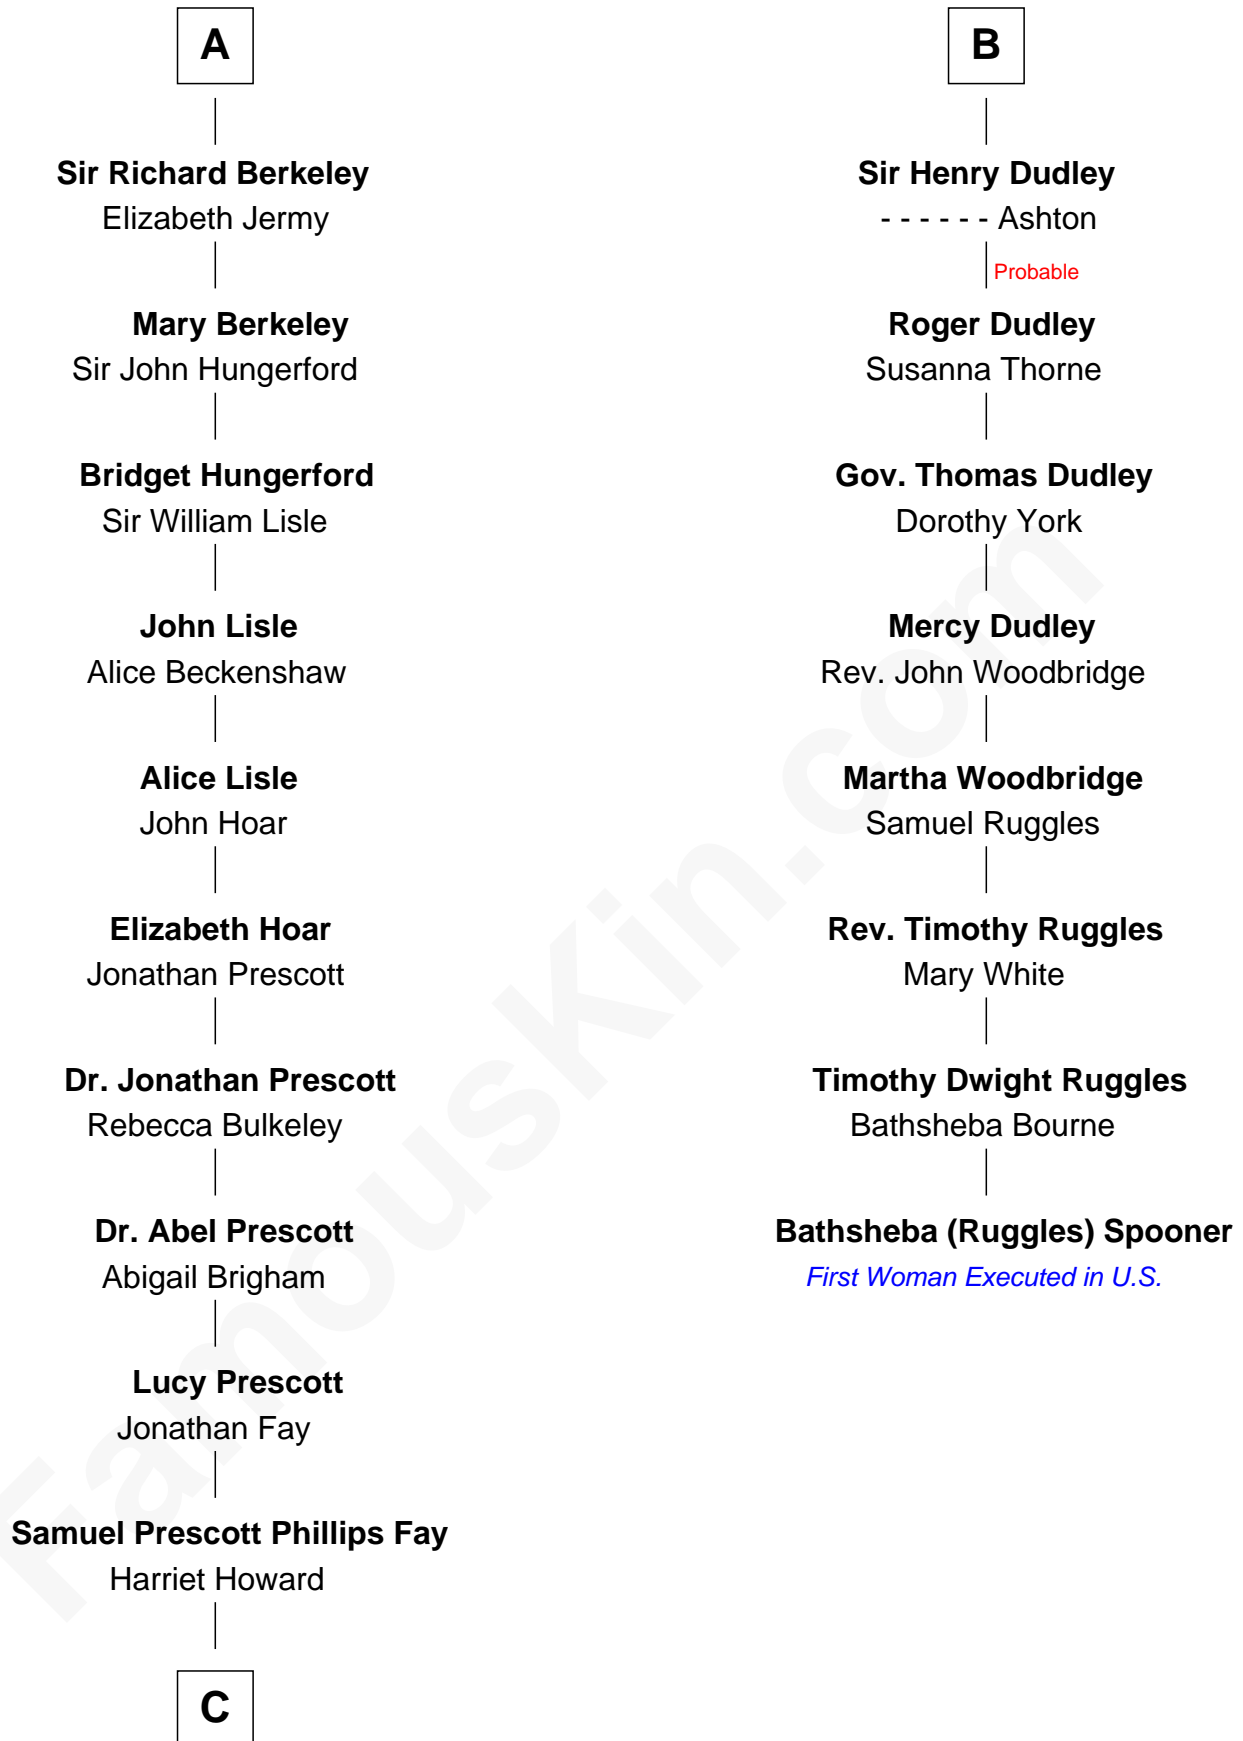

**FamousKin.com**  
**Relationship Chart of**  
**George H. W. Bush**  
*41st U.S. President*

14th cousin 7 times removed of

**Bathsheba (Ruggles) Spooner**

*First woman executed for murder in U.S. by non-British government*

**C**

—  
**Samuel Howard Fay**  
Susan Montfort Shellman

—  
**Harriet Eleanor Fay**  
Rev. James Smith Bush

—  
**Samuel Prescott Bush**  
Flora Sheldon

—  
**Prescott Sheldon Bush**  
Dorothy Wear Walker

—  
**George H. W. Bush**  
*41st U.S. President*

FamousKin.com