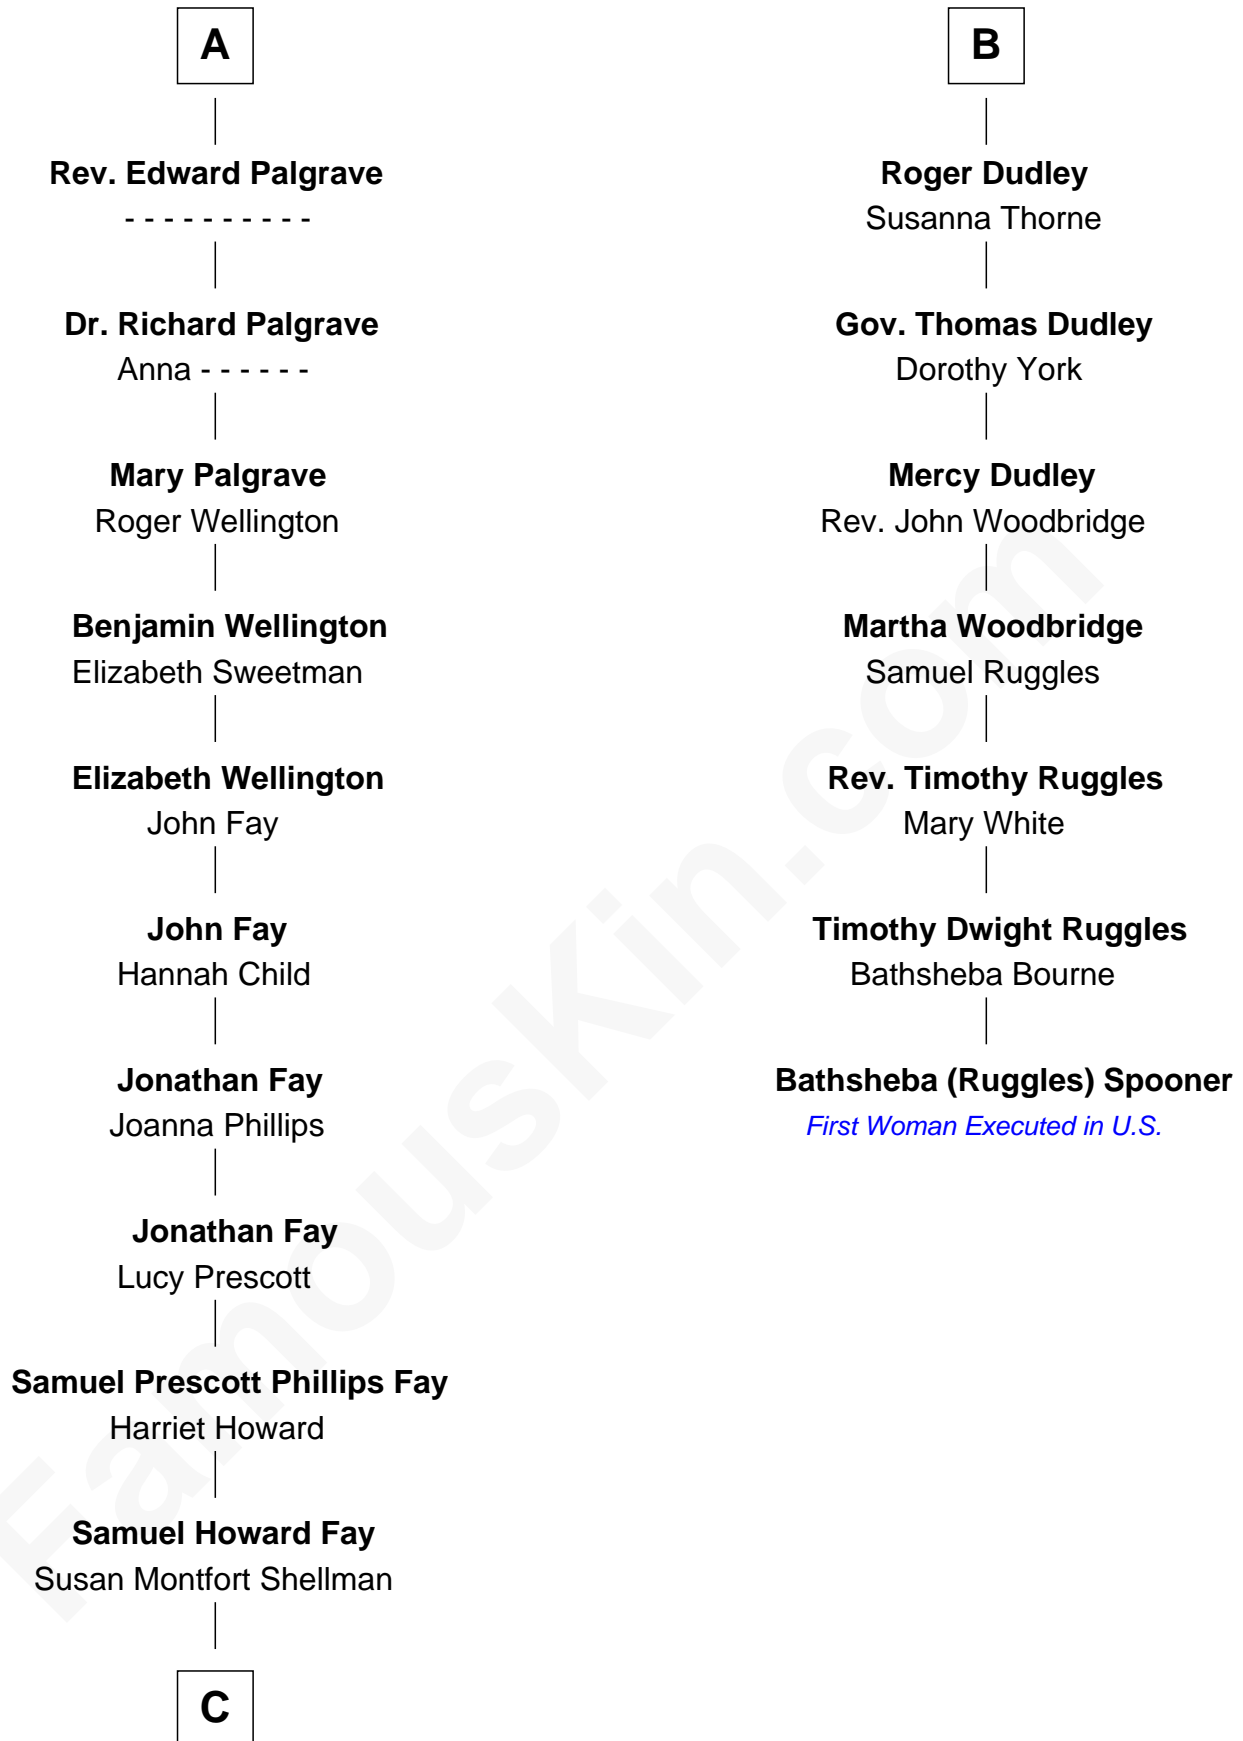

FamousKin.com
Relationship Chart of
George H. W. Bush
41st U.S. President

13th cousin 7 times removed of

Bathsheba (Ruggles) Spooner

First woman executed for murder in U.S. by non-British government

C

—
Harriet Eleanor Fay
Rev. James Smith Bush

—
Samuel Prescott Bush
Flora Sheldon

—
Prescott Sheldon Bush
Dorothy Wear Walker

—
George H. W. Bush
41st U.S. President

FamousKin.com