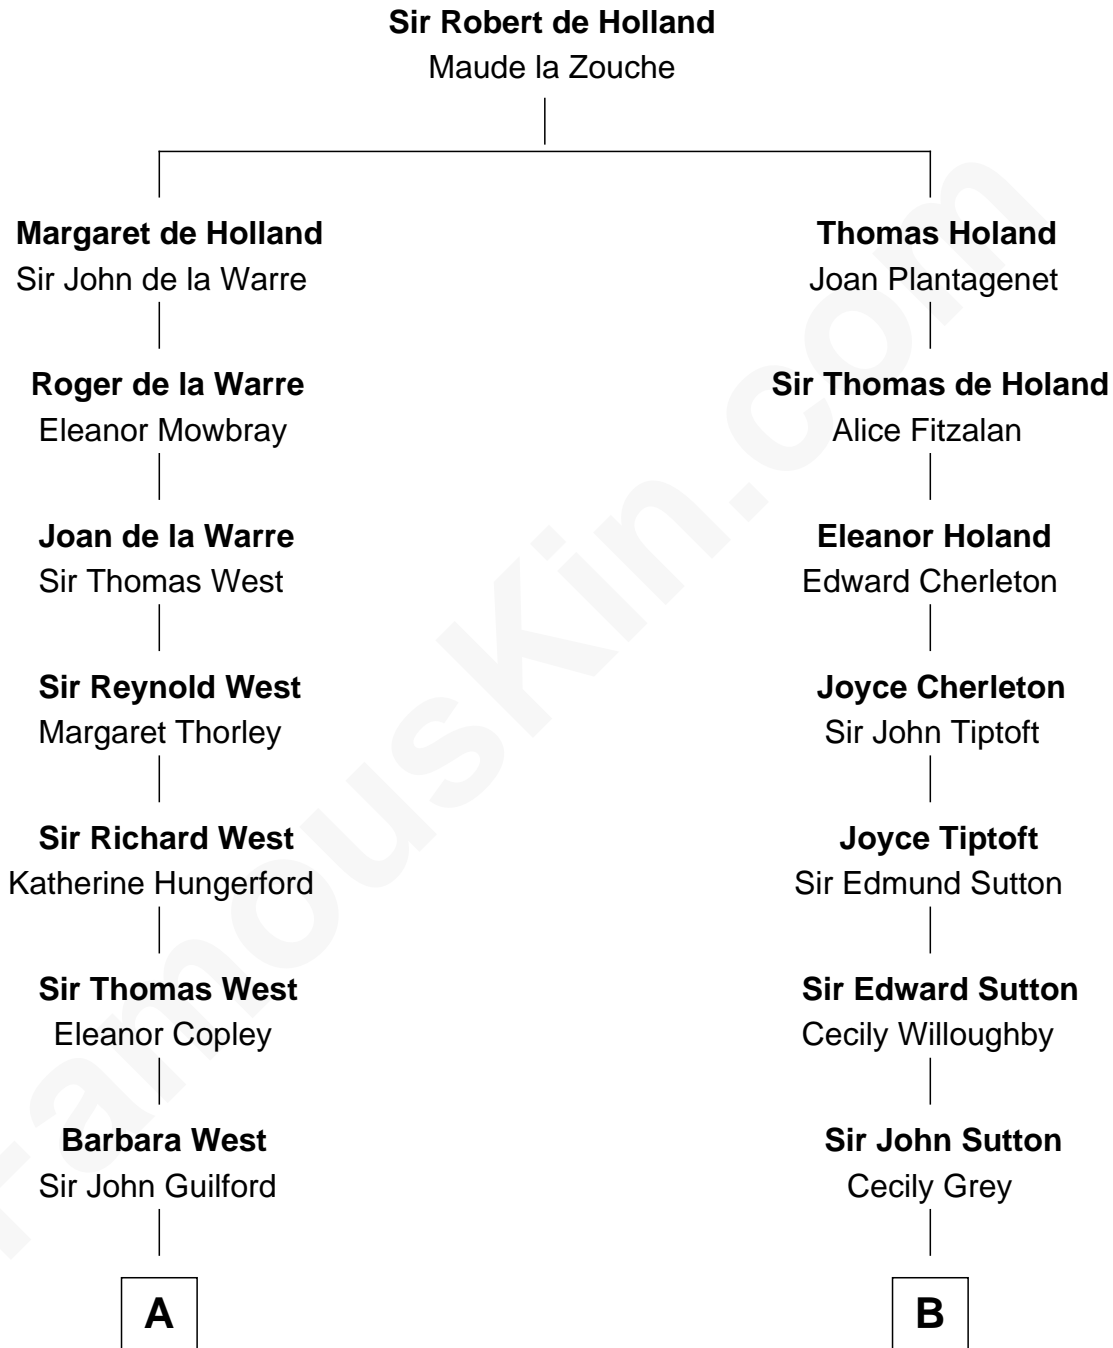

FamousKin.com
Relationship Chart of
George H. W. Bush
41st U.S. President

14th cousin 6 times removed of

Bathsheba (Ruggles) Spooner

First woman executed for murder in U.S. by non-British government

C

—
Harriet Eleanor Fay
Rev. James Smith Bush

—
Samuel Prescott Bush
Flora Sheldon

—
Prescott Sheldon Bush
Dorothy Wear Walker

—
George H. W. Bush
41st U.S. President

FamousKin.com