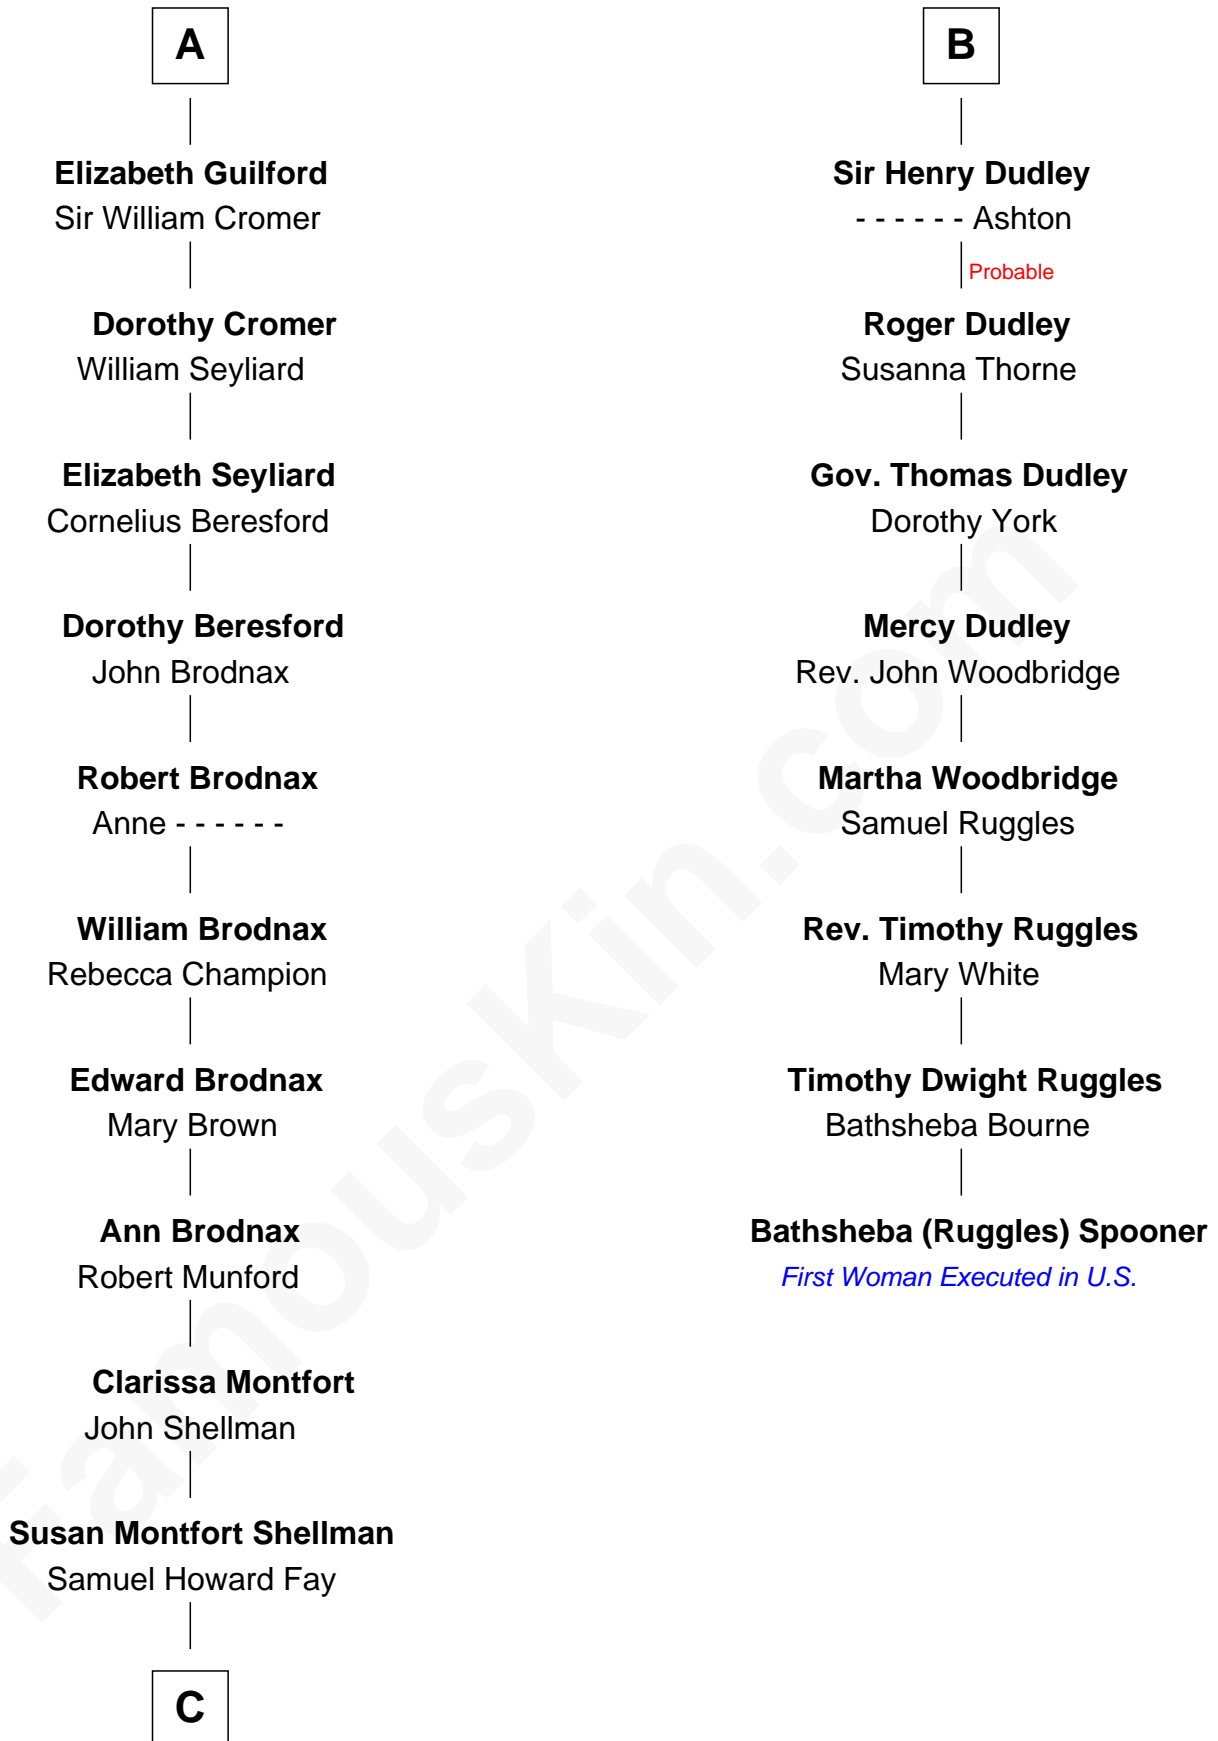

FamousKin.com
Relationship Chart of
George H. W. Bush
41st U.S. President

14th cousin 6 times removed of

Bathsheba (Ruggles) Spooner

First woman executed for murder in U.S. by non-British government

C

—
Harriet Eleanor Fay
Rev. James Smith Bush

—
Samuel Prescott Bush
Flora Sheldon

—
Prescott Sheldon Bush
Dorothy Wear Walker

—
George H. W. Bush
41st U.S. President

FamousKin.com