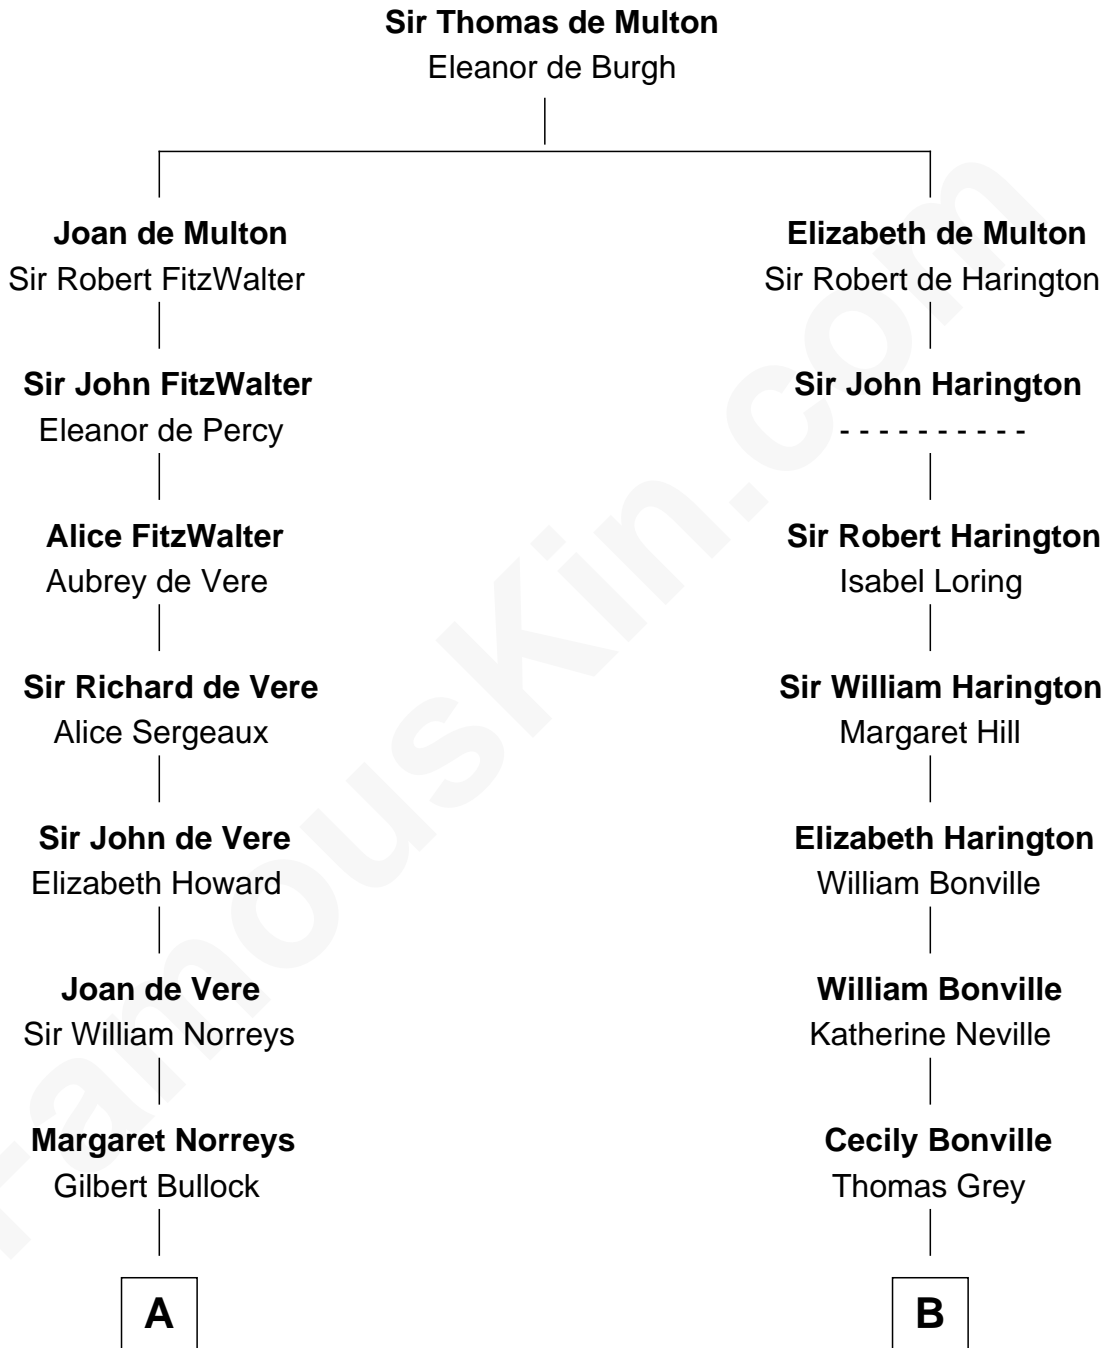

FamousKin.com
Relationship Chart of
George H. W. Bush
41st U.S. President

15th cousin 6 times removed of

Bathsheba (Ruggles) Spooner

First woman executed for murder in U.S. by non-British government

C

—
Samuel Howard Fay
Susan Montfort Shellman

—
Harriet Eleanor Fay
Rev. James Smith Bush

—
Samuel Prescott Bush
Flora Sheldon

—
Prescott Sheldon Bush
Dorothy Wear Walker

—
George H. W. Bush
41st U.S. President

FamousKin.com