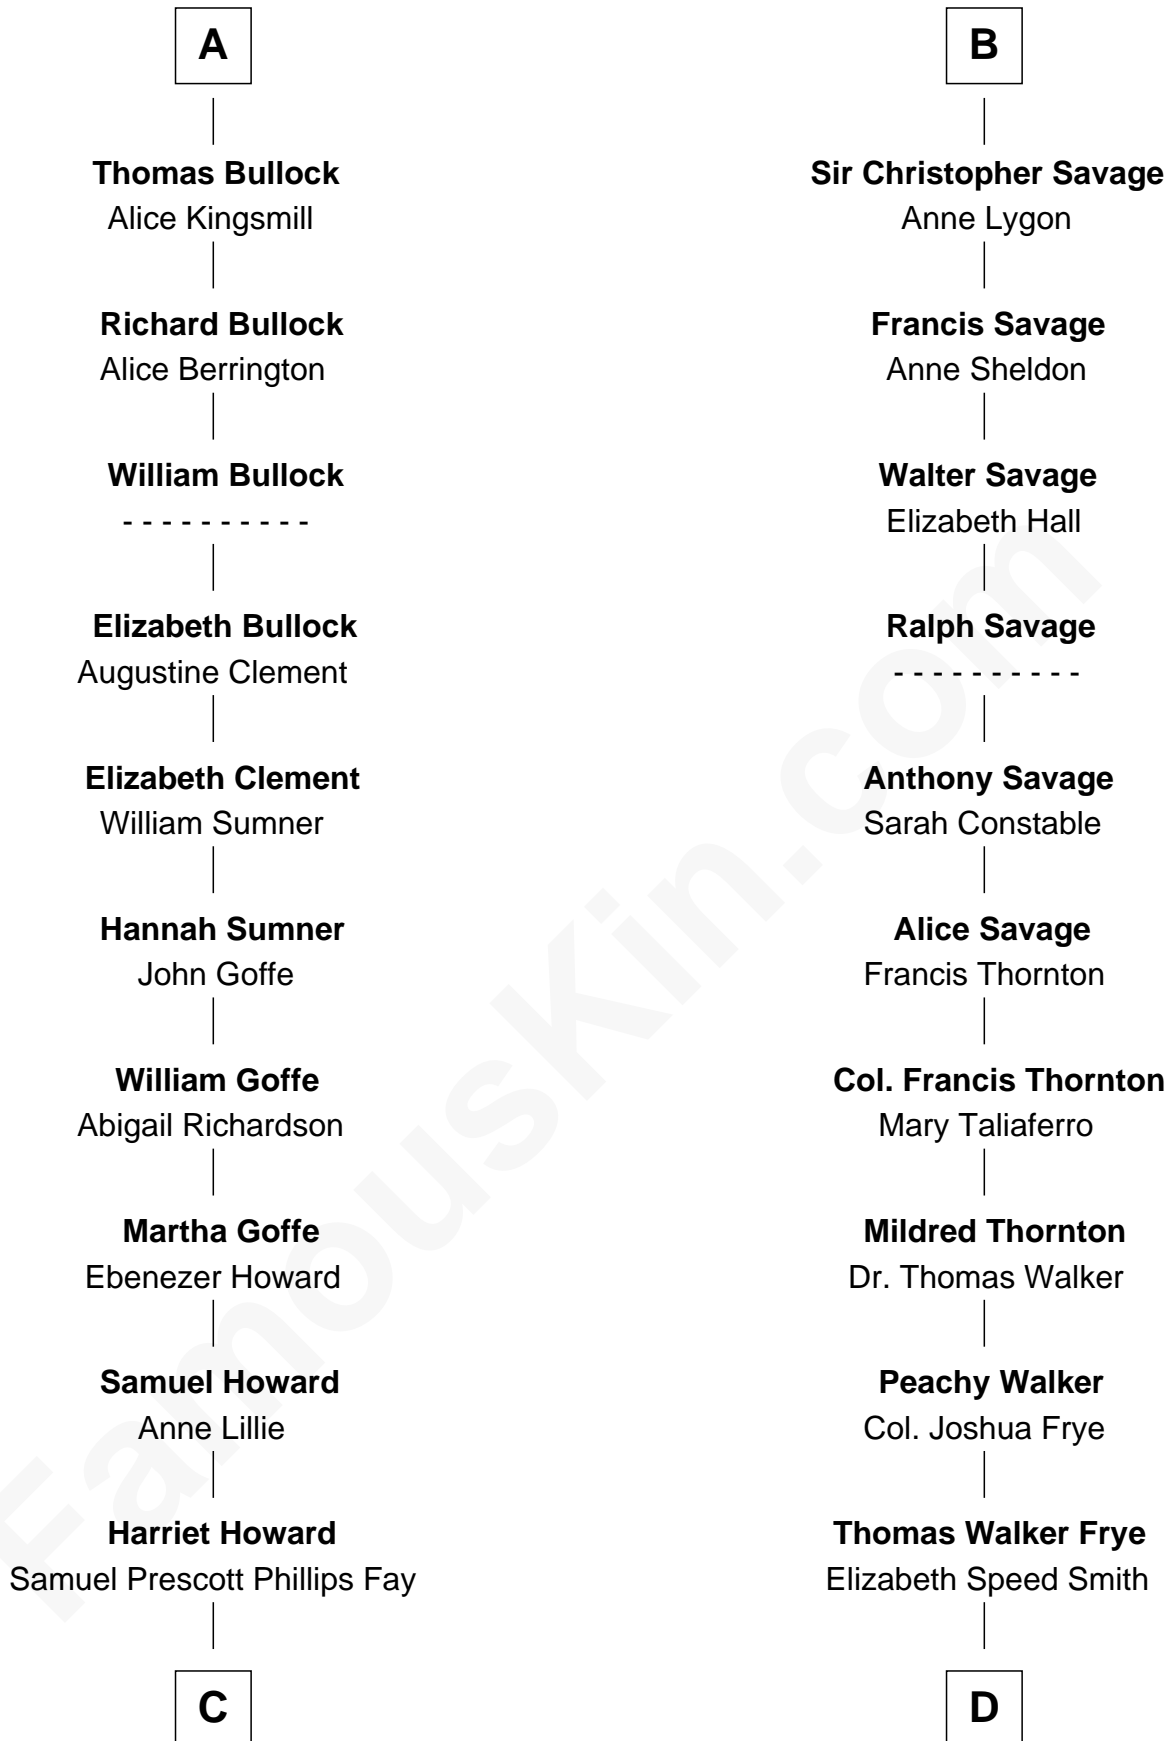

FamousKin.com Relationship Chart of

George H. W. Bush

41st U.S. President

20th cousin 1 time removed of

Adlai Stevenson II

31st Governor of Illinois

Gunselm de Badlesmere

Bartholomew de Badlesmere

Elizabeth Howard

Joan de Vere

Sir William Norreys

Margaret Norreys

Gilbert Bullock

A

Bartholomew de Badlesmere

Margaret de Clare

Elizabeth de Badlesmere

Sir William de Bohun

Elizabeth de Bohun

Sir Richard Fitzalan

Elizabeth Fitzalan

Sir Robert Goushill

Joan Goushill

Sir Thomas Stanley

Katherine Stanley

Sir John Savage

Sir Christopher Savage

Anne Stanley

B

C

Samuel Howard Fay
Susan Montfort Shellman

Harriet Eleanor Fay
Rev. James Smith Bush