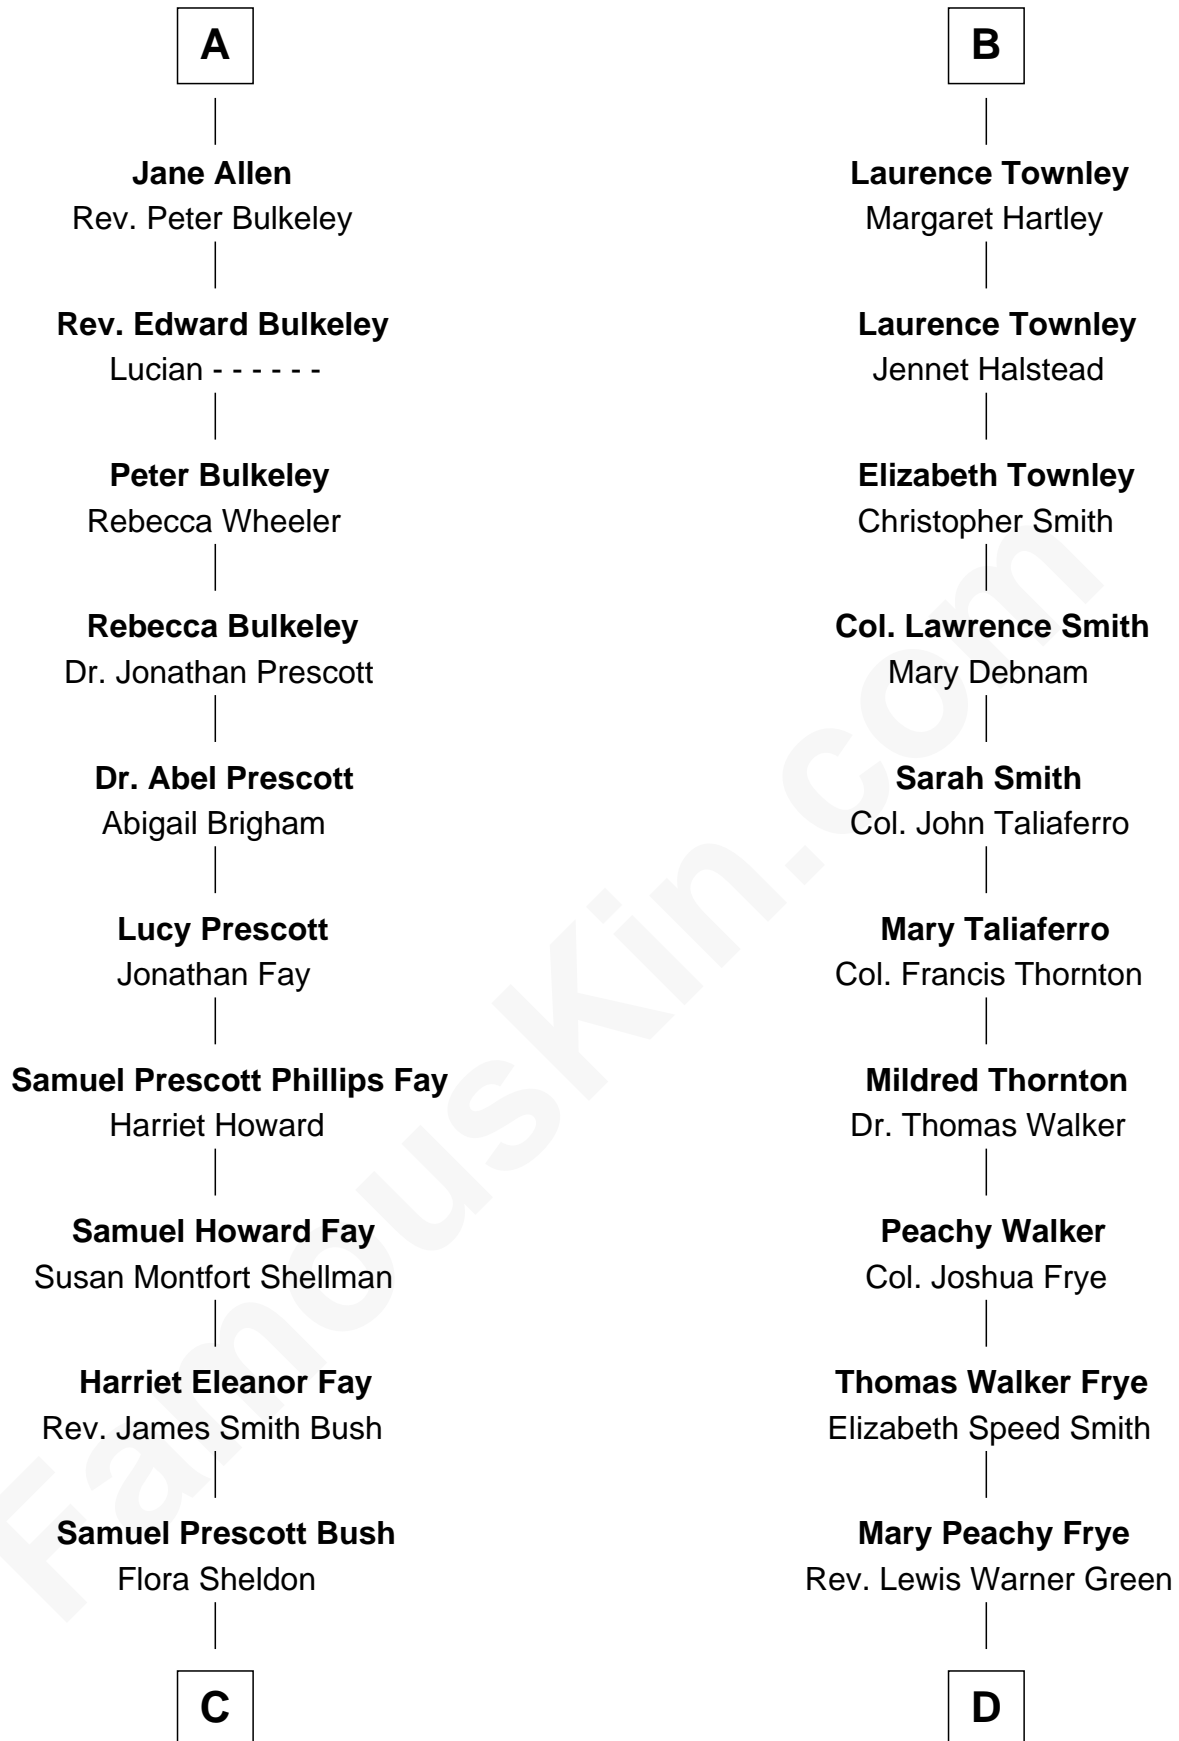

FamousKin.com
Relationship Chart of
George H. W. Bush
41st U.S. President

18th cousin 1 time removed of
Adlai Stevenson II
31st Governor of Illinois

C

Prescott Sheldon Bush

Dorothy Wear Walker

George H. W. Bush

41st U.S. President

D

Letitia Green

Adlai Ewing Stevenson

Lewis Green Stevenson

Helen Louise Davis

Adlai Stevenson II

31st Governor of Illinois