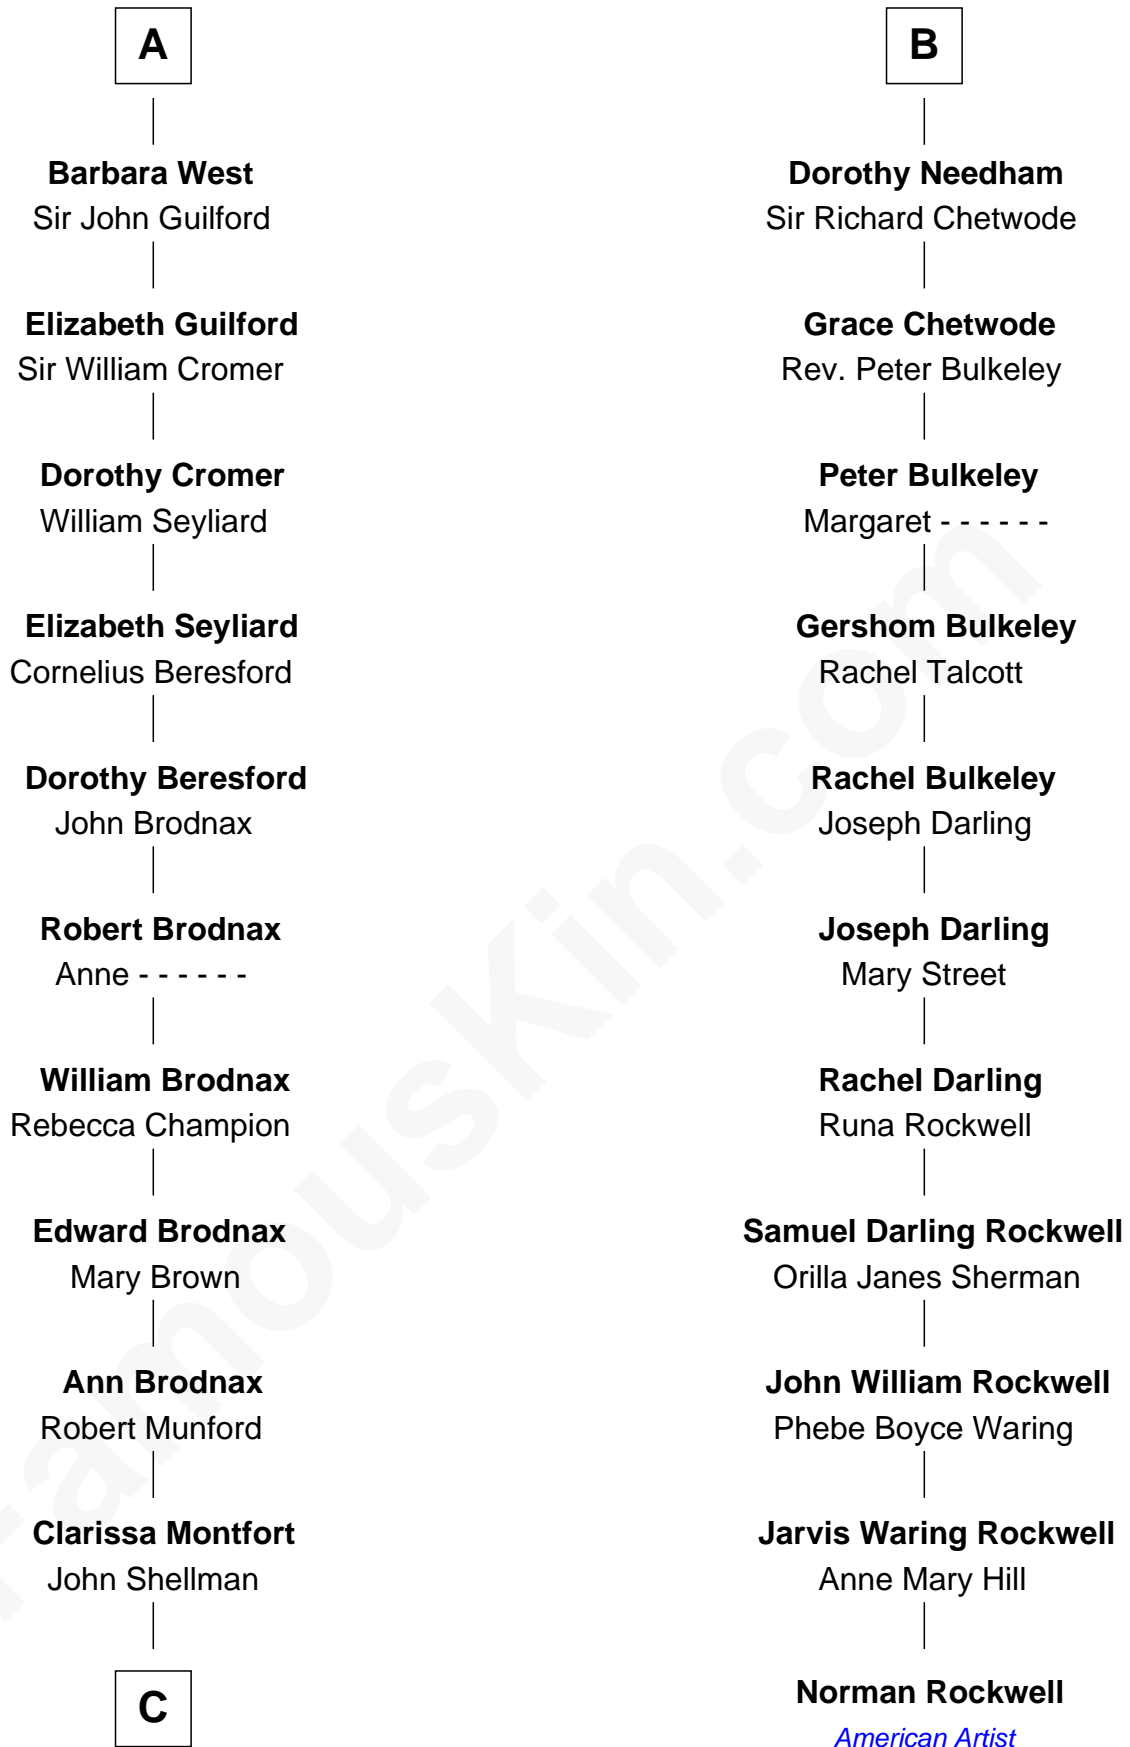

FamousKin.com
Relationship Chart of
George H. W. Bush
41st U.S. President

17th cousin 4 times removed of
Norman Rockwell
American Artist

Sir Thomas de Beauchamp
 Katherine de Mortimer

C

—
Susan Montfort Shellman

Samuel Howard Fay

—
Harriet Eleanor Fay

Rev. James Smith Bush

—
Samuel Prescott Bush

Flora Sheldon

—
Prescott Sheldon Bush

Dorothy Wear Walker

—
George H. W. Bush

41st U.S. President

FamousKin.com