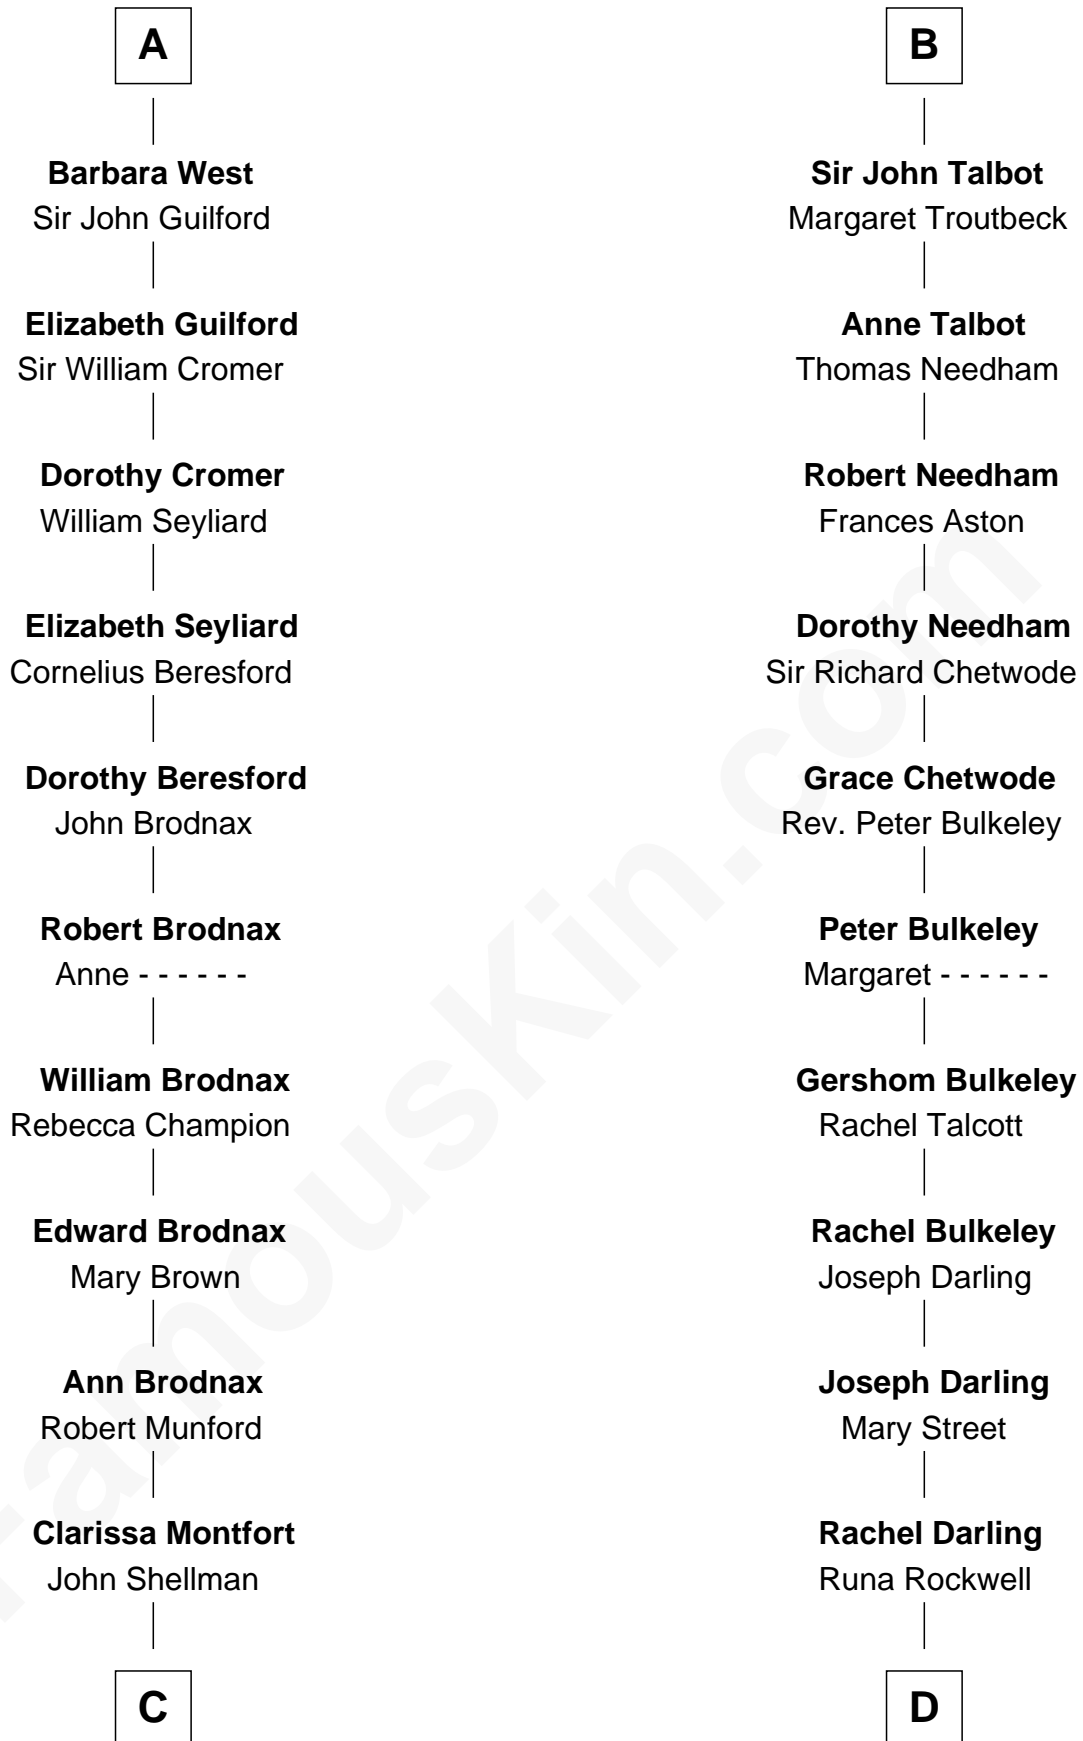

FamousKin.com
Relationship Chart of
George H. W. Bush
41st U.S. President

20th cousin 1 time removed of
Norman Rockwell
American Artist

Edmund Plantagenet
 Blanche of Artois

C

Susan Montfort Shellman

Samuel Howard Fay

Harriet Eleanor Fay

Rev. James Smith Bush

Samuel Prescott Bush

Flora Sheldon

Prescott Sheldon Bush

Dorothy Wear Walker

George H. W. Bush

41st U.S. President