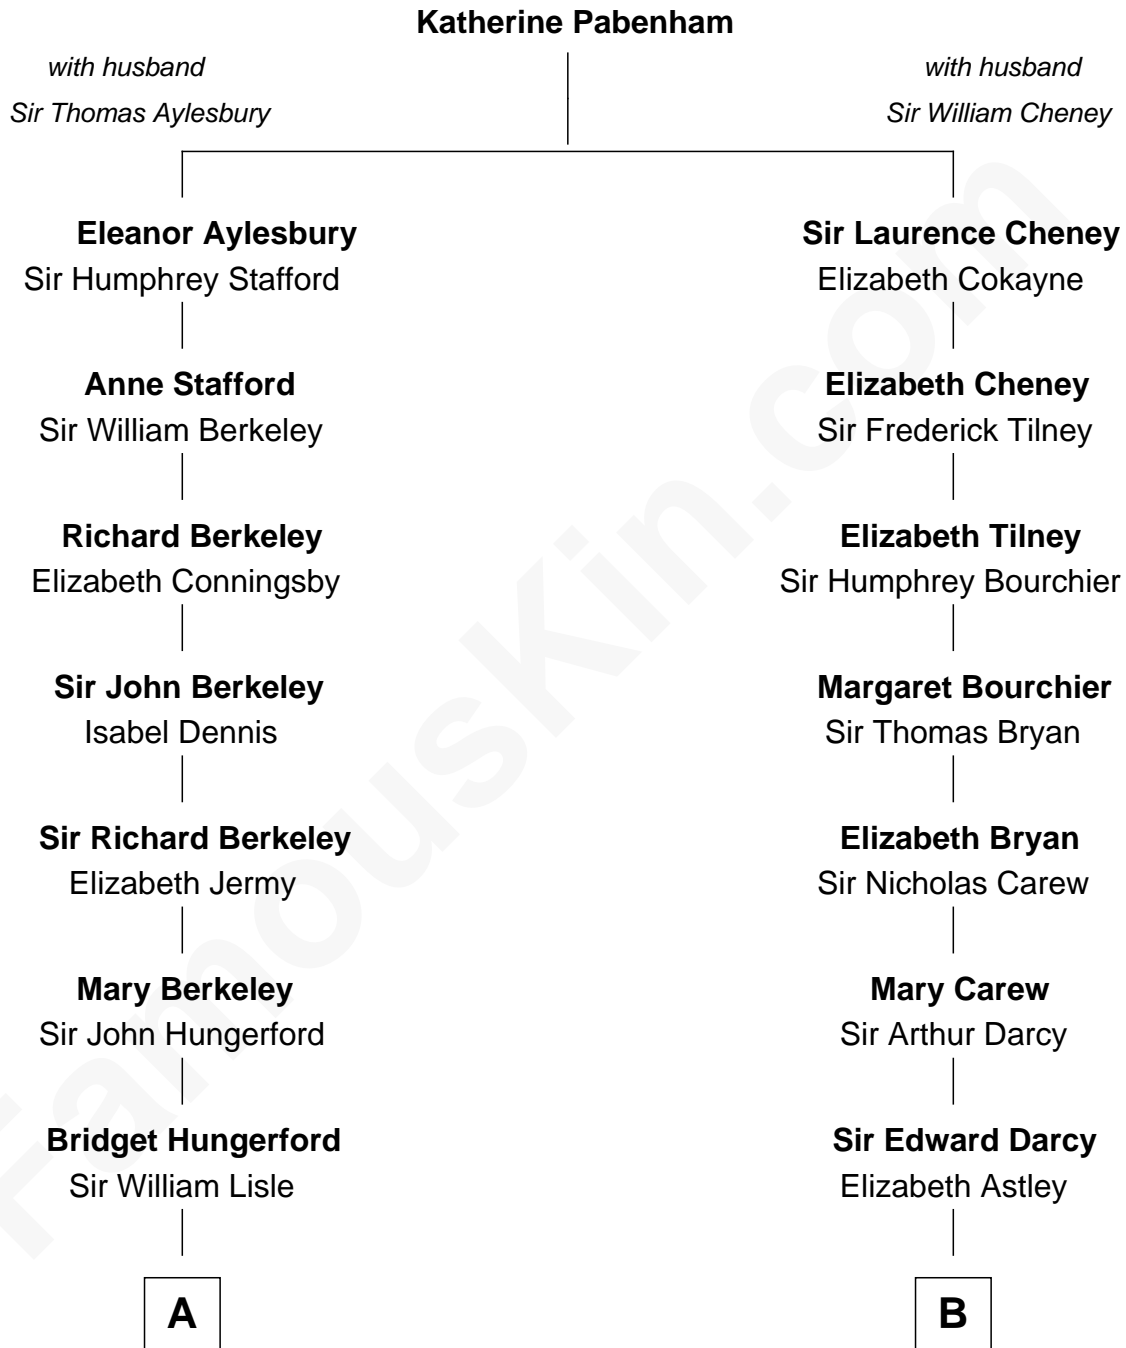

FamousKin.com
Relationship Chart of
George H. W. Bush
41st U.S. President

17th cousin 1 time removed of
Norman Rockwell
American Artist

C

Prescott Sheldon Bush

Dorothy Wear Walker

George H. W. Bush

41st U.S. President

FamousKin.com