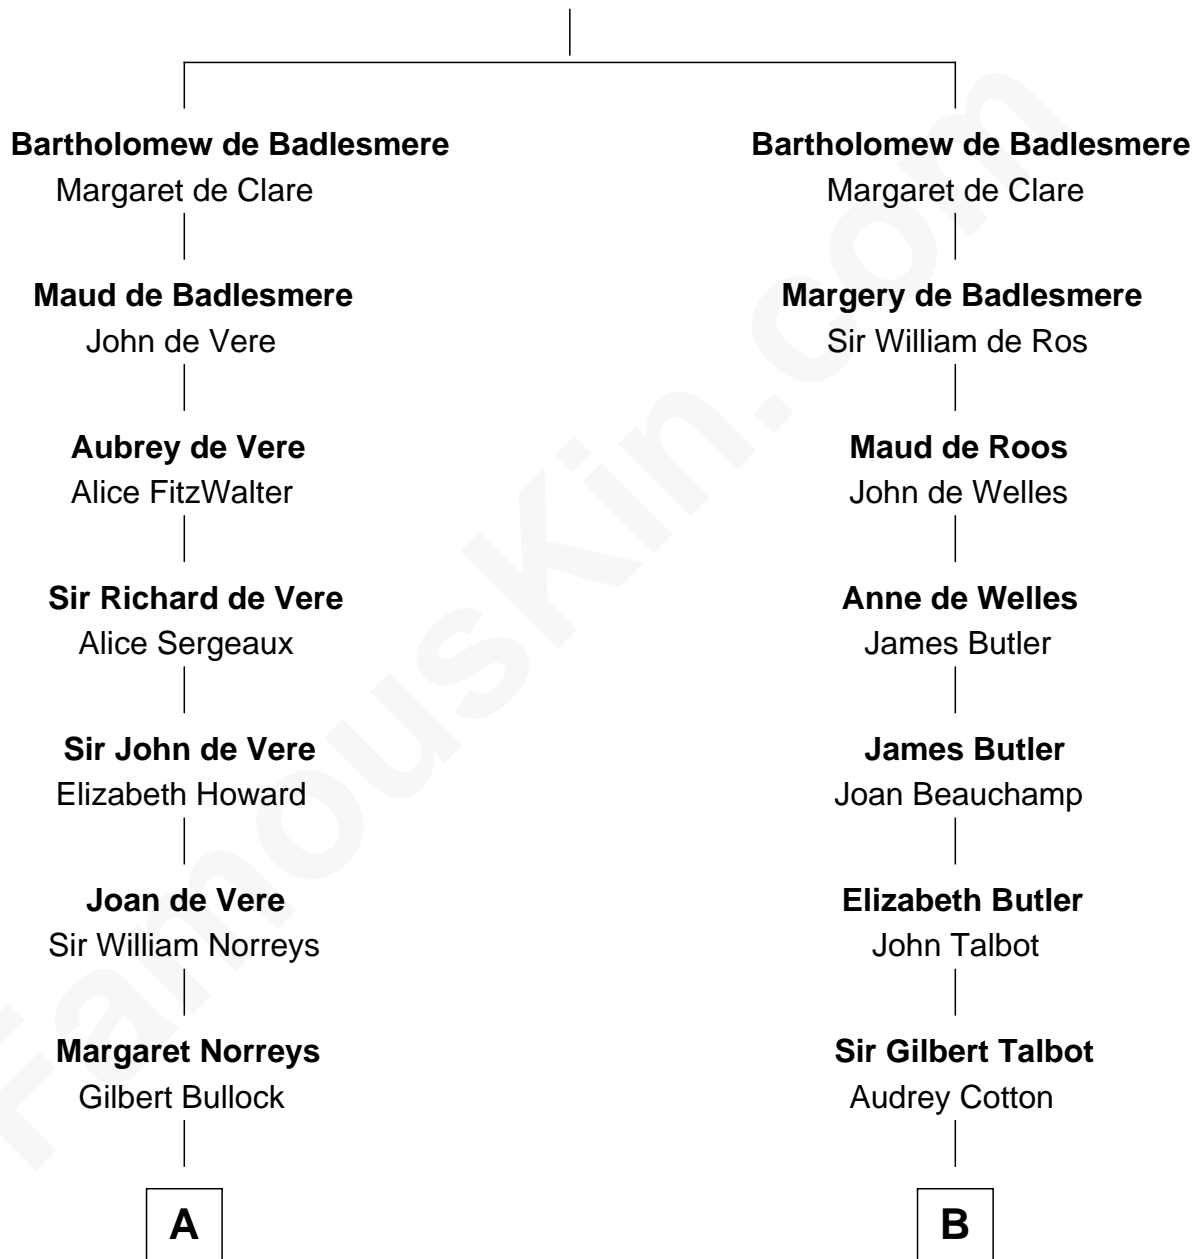

# FamousKin.com Relationship Chart of

**George H. W. Bush**

*41st U.S. President*

20th cousin 1 time removed of

**Norman Rockwell**

*American Artist*

**Gunselm de Badlesmere**

**C**

**Samuel Howard Fay**  
Susan Montfort Shellman

**Harriet Eleanor Fay**  
Rev. James Smith Bush

**Samuel Prescott Bush**  
Flora Sheldon

**Prescott Sheldon Bush**  
Dorothy Wear Walker

**George H. W. Bush**  
*41st U.S. President*

**D**

**Samuel Darling Rockwell**  
Orilla Janes Sherman

**John William Rockwell**  
Phebe Boyce Waring

**Jarvis Waring Rockwell**  
Anne Mary Hill

**Norman Rockwell**  
*American Artist*

FamousKin.com