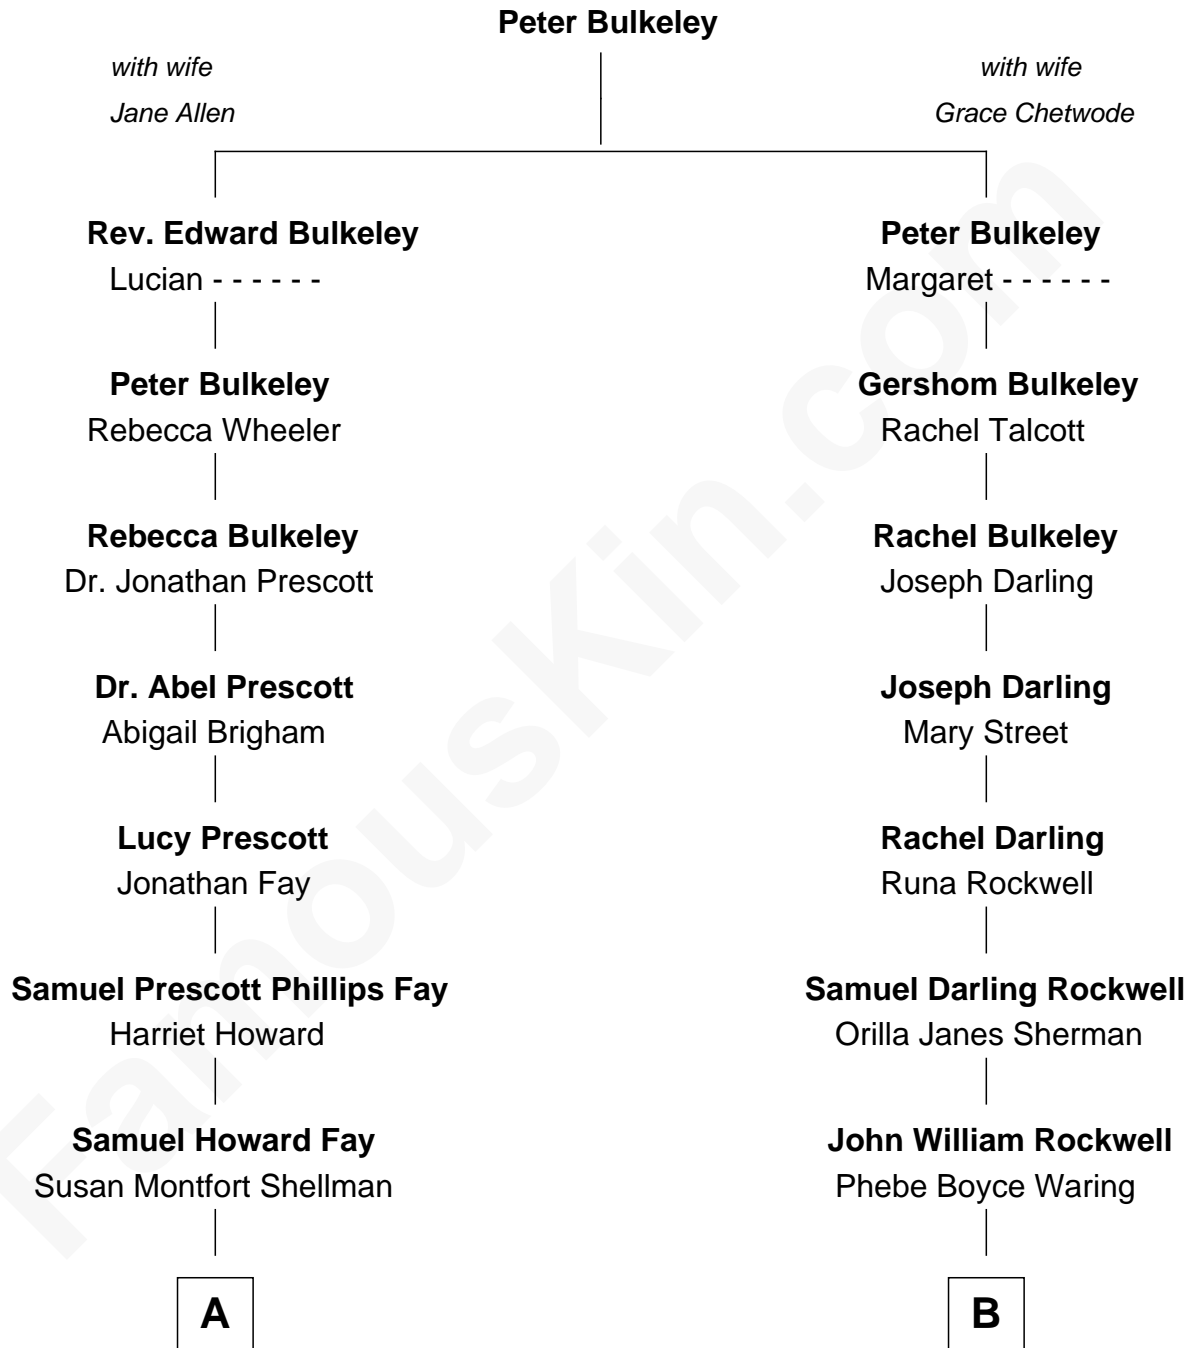

FamousKin.com
Relationship Chart of
George H. W. Bush
41st U.S. President

8th cousin 2 times removed of
Norman Rockwell
American Artist

A

Harriet Eleanor Fay
Rev. James Smith Bush

Samuel Prescott Bush
Flora Sheldon

Prescott Sheldon Bush
Dorothy Wear Walker

George H. W. Bush
41st U.S. President

B

Jarvis Waring Rockwell
Anne Mary Hill

Norman Rockwell
American Artist

FamousKin.com