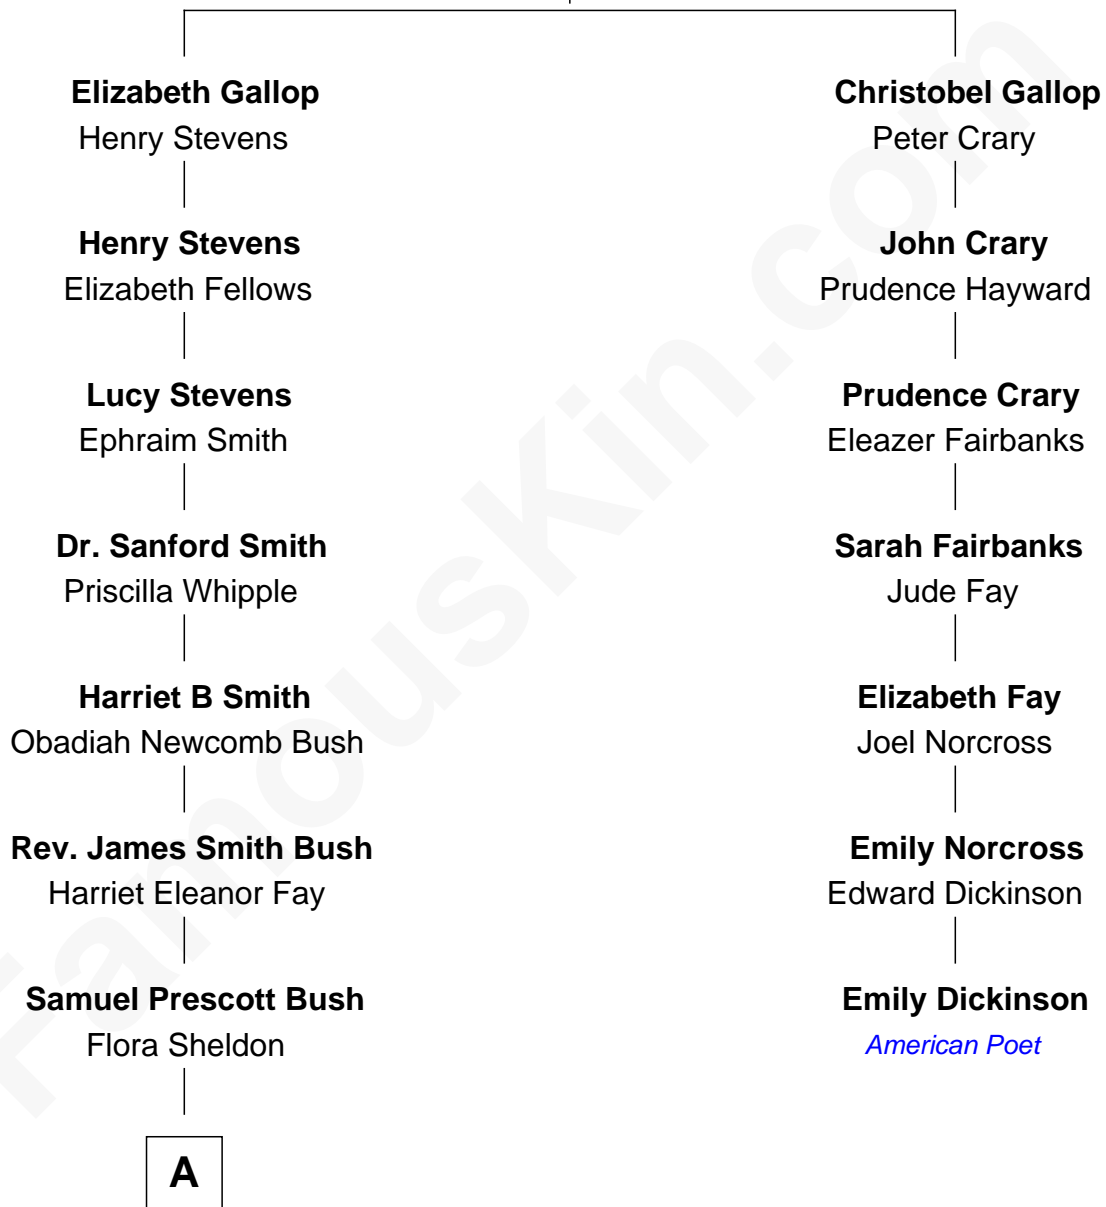

# FamousKin.com Relationship Chart of

**George H. W. Bush**

*41st U.S. President*

6th cousin 2 times removed of

**Emily Dickinson**

*American Poet*

**John Gallop**

Hannah Lake

**A**

—  
**Prescott Sheldon Bush**

Dorothy Wear Walker

—  
**George H. W. Bush**

*41st U.S. President*

FamousKin.com