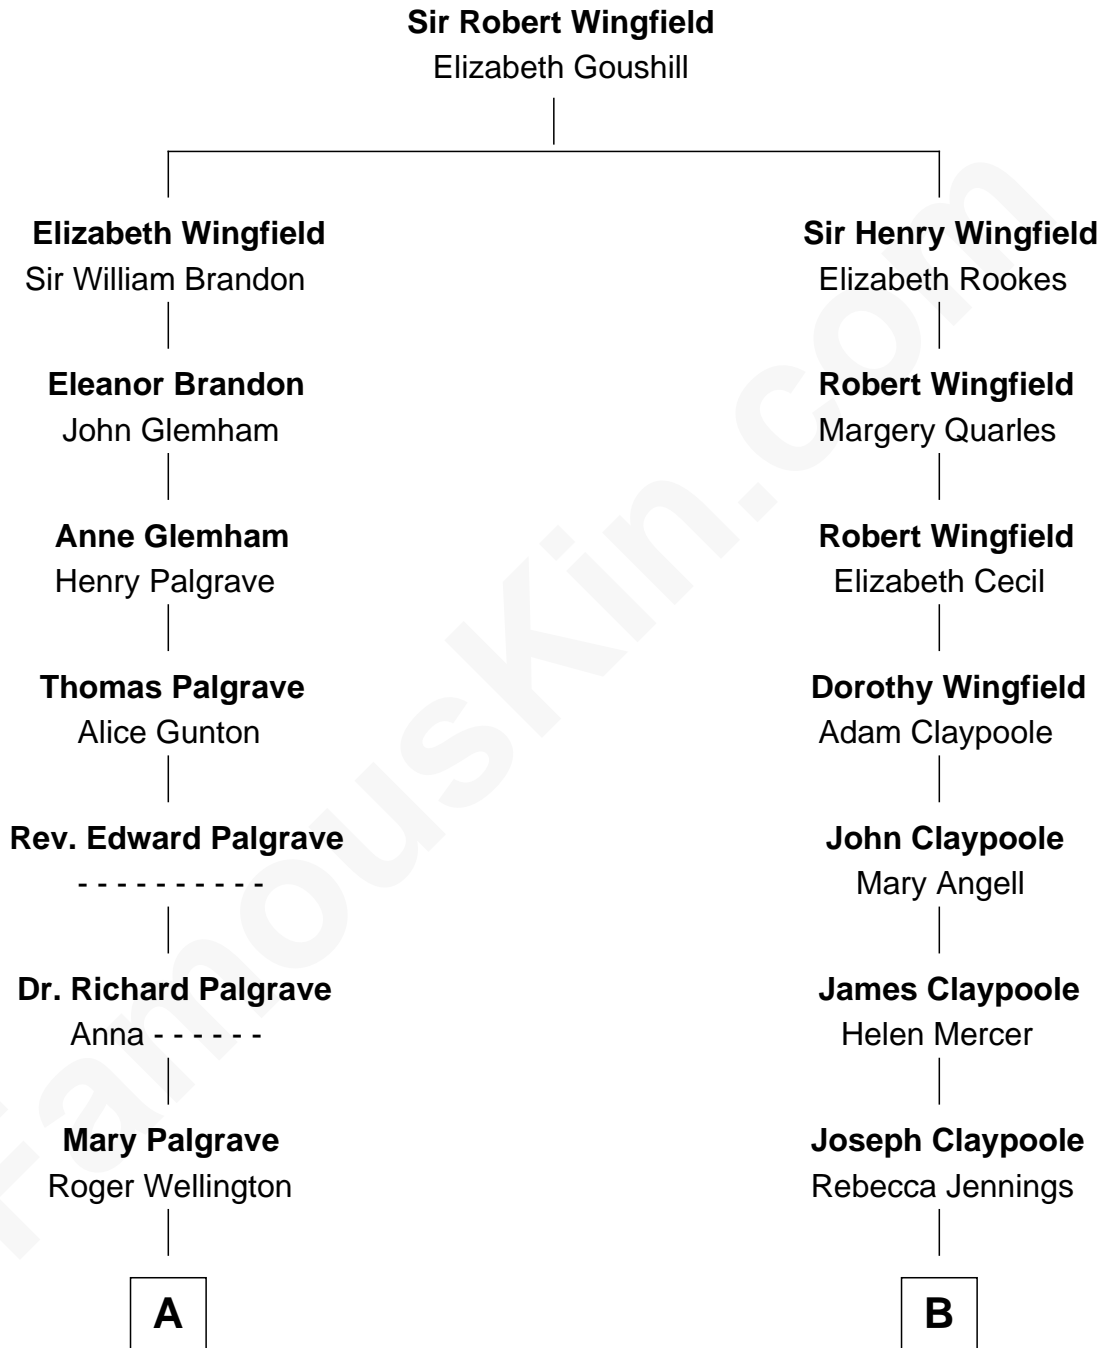

FamousKin.com
Relationship Chart of
George H. W. Bush
41st U.S. President

15th cousin 2 times removed of
Valerie Bertinelli
Television Actress

Valerie Bertinelli photo by [Mark Coggins](#) (CC BY 2.0)